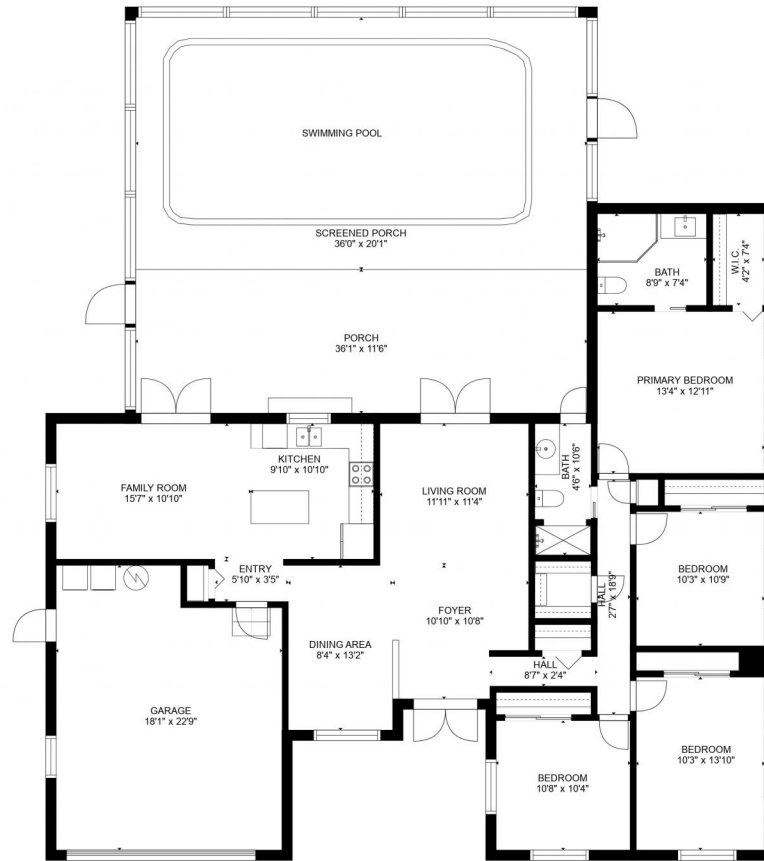

 Single Family

 2109 SQFT

 4 Beds

 2 Baths

Christopher Hall
954-707-1307
christopherhall@keyes.com

GROSS INTERNAL AREA
FLOOR 1: 1567 sq. ft, EXCLUDED AREAS:
GARAGE: 383 sq. ft, PORCH: 1140 sq. ft
TOTAL: 1567 sq. ft
SIZES AND DIMENSIONS ARE APPROXIMATE, ACTUAL MAY VARY.

Disclaimer: Sizes and Dimensions are Approximate, Actual May Vary.

Christopher Hall
954-707-1307
christopherhall@keyes.com