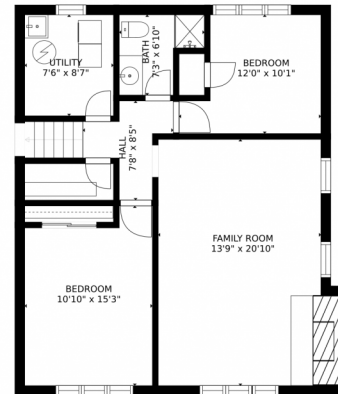

7005 Roaring Fork Trail, Boulder, CO 80301 – Lower Level

Estimated areas

GLA FLOOR 1: 0 sq. ft, excluded 1338 sq. ft
GLA FLOOR 2: 1979 sq. ft, excluded 1688 sq. ft
Total GLA 1979 sq. ft, total scanned area 5005 sq. ft

Disclaimer: Sizes and Dimensions are Approximate, Actual May Vary.

Colleen Vandendriessche
303-877-7440
colleen@relopros.com