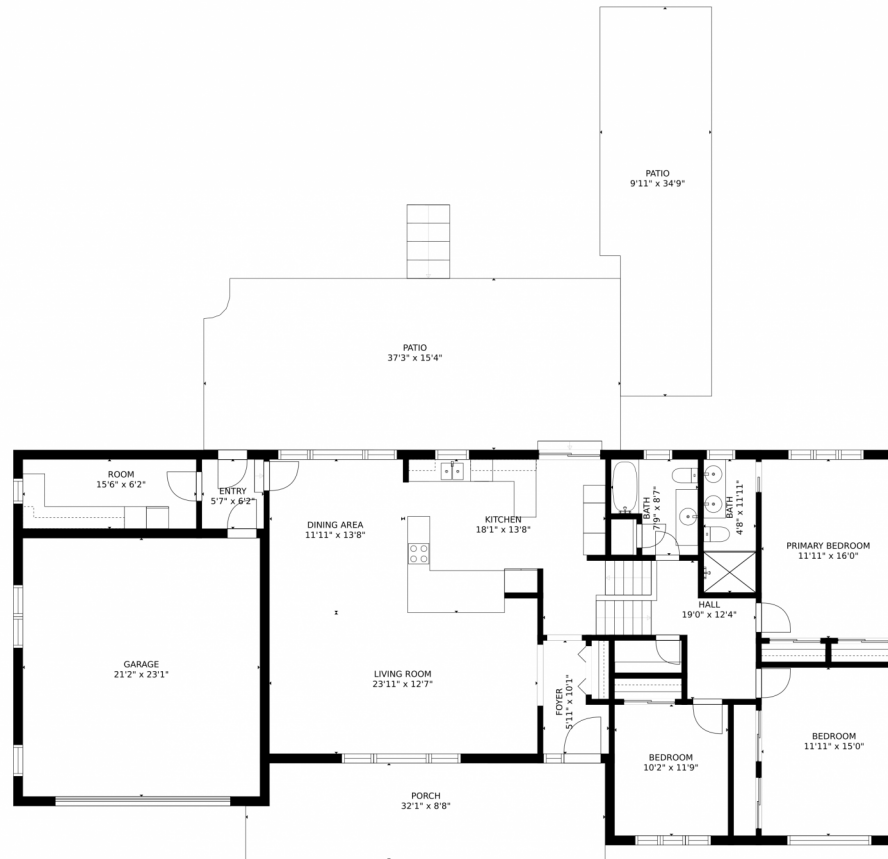

7005 Roaring Fork Trail, Boulder, CO 80301 – Main Level

Estimated areas

GLA FLOOR 1: 0 sq. ft, excluded 1338 sq. ft
GLA FLOOR 2: 1979 sq. ft, excluded 1688 sq. ft
Total GLA 1979 sq. ft, total scanned area 5005 sq. ft

Disclaimer: Sizes and Dimensions are Approximate, Actual May Vary.

Colleen Vandendriessche
303-877-7440
colleen@relopros.com