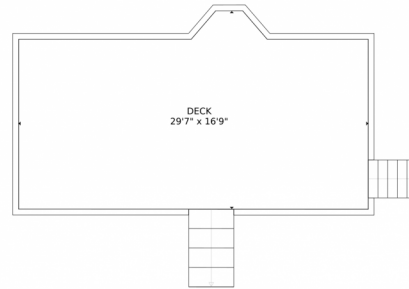

7005 Roaring Fork Trail, Boulder, CO 80301 – Lower Level

Estimated areas

GLA FLOOR 1: 0 sq. ft, excluded 1338 sq. ft
GLA FLOOR 2: 1979 sq. ft, excluded 1688 sq. ft
Total GLA 1979 sq. ft, total scanned area 5005 sq. ft

Disclaimer: Sizes and Dimensions are Approximate, Actual May Vary.

Colleen Vandendriessche
303-877-7440
colleen@relopros.com