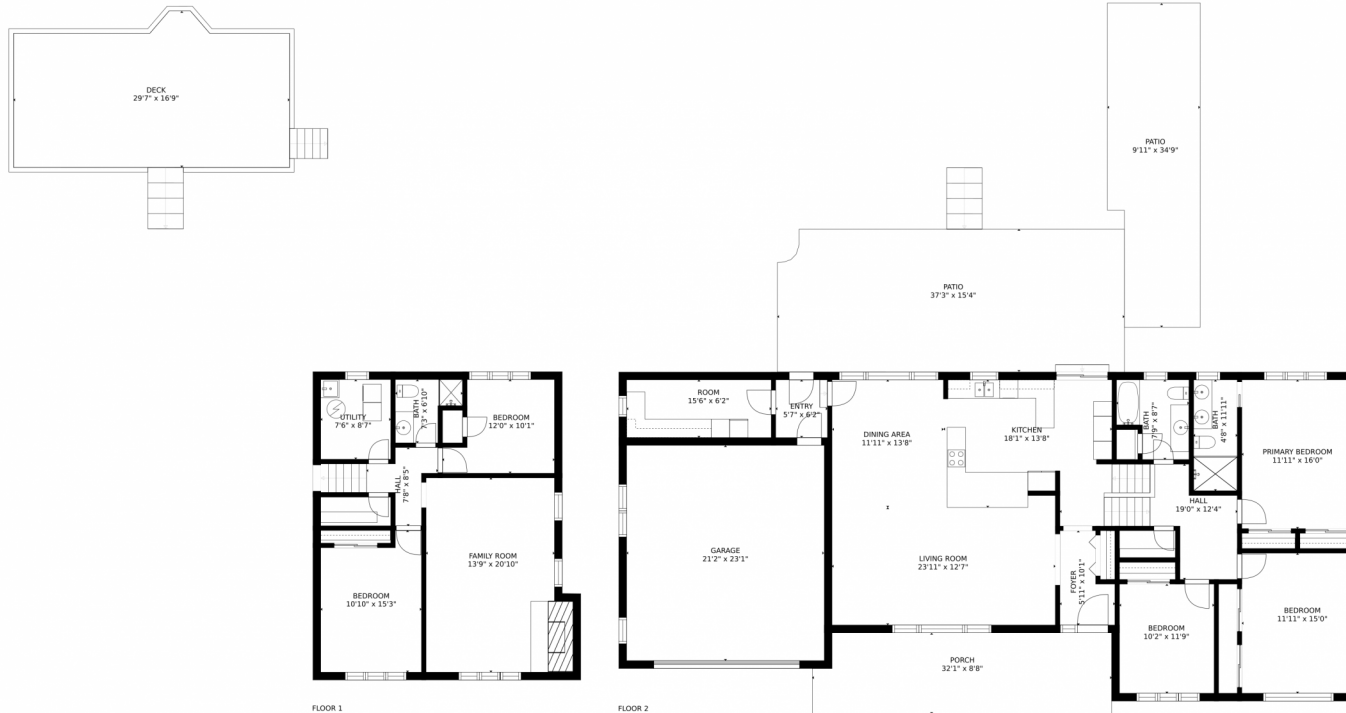

7005 Roaring Fork Trail, Boulder, CO 80301 – All Levels

Estimated areas

GLA FLOOR 1: 0 sq. ft, excluded 1338 sq. ft
GLA FLOOR 2: 1979 sq. ft, excluded 1688 sq. ft
Total GLA 1979 sq. ft, total scanned area 5005 sq. ft

Disclaimer: Sizes and Dimensions are Approximate, Actual May Vary.

Colleen Vandendriessche
303-877-7440
colleen@relopros.com