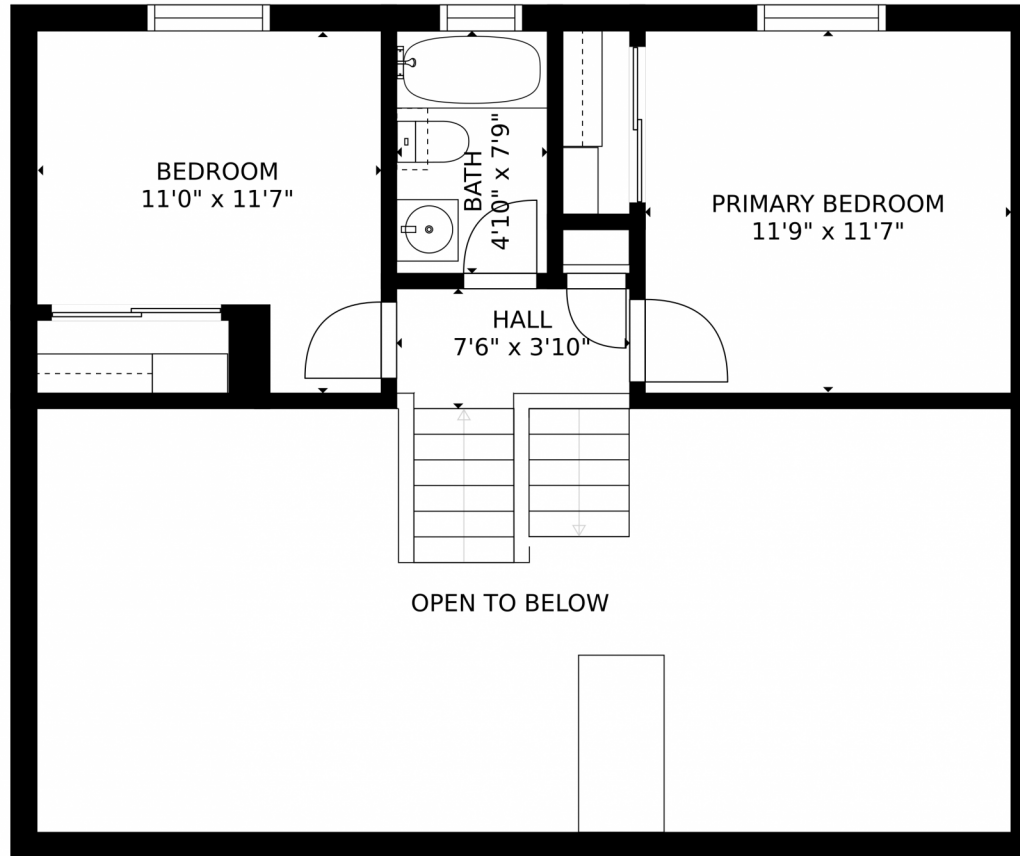

Scan code  
for more  
property  
details

235 Redwood Circle, Broomfield, CO 80020 – Upper Level

Estimated areas  
GLA FLOOR 1: 892 sq. ft, excluded 955 sq. ft  
GLA FLOOR 2: 458 sq. ft, excluded 439 sq. ft  
Total GLA 1350 sq. ft, total scanned area 2744 sq. ft  
SIZES AND DIMENSIONS ARE APPROXIMATE, ACTUAL MAY VARY.

### Estimated areas

GLA FLOOR 1: 892 sq. ft, excluded 955 sq. ft.  
GLA FLOOR 2: 458 sq. ft, excluded 439 sq. ft.  
Total GLA 1350 sq. ft, total scanned area 2744 sq. ft

SIZES AND DIMENSIONS ARE APPROXIMATE, ACTUAL MAY VARY.