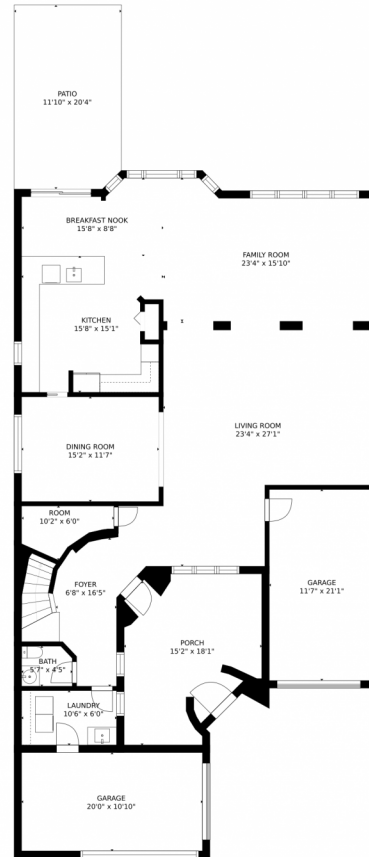

3428 Collonade Drive, Wellington, FL 33449 – 1st Floor

Estimated areas

GLA FLOOR 1: 1875 sq. ft, excluded 1029 sq. ft
GLA FLOOR 2: 1893 sq. ft, excluded 523 sq. ft
Total GLA 3768 sq. ft, total scanned area 5320 sq. ft

Disclaimer: Sizes and Dimensions are Approximate, Actual May Vary.

Mary Ellen Post
561-317-5136
maryellenpost@msn.com