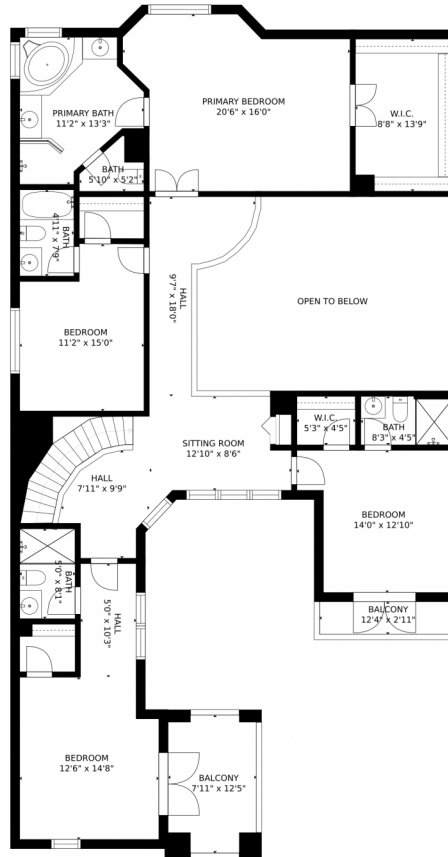

3428 Collonade Drive, Wellington, FL 33449 – 2nd Floor

Estimated areas

Disclaimer: Sizes and Dimensions are Approximate, Actual May Vary.

Mary Ellen Post
561-317-5136
maryellenpost@msn.com