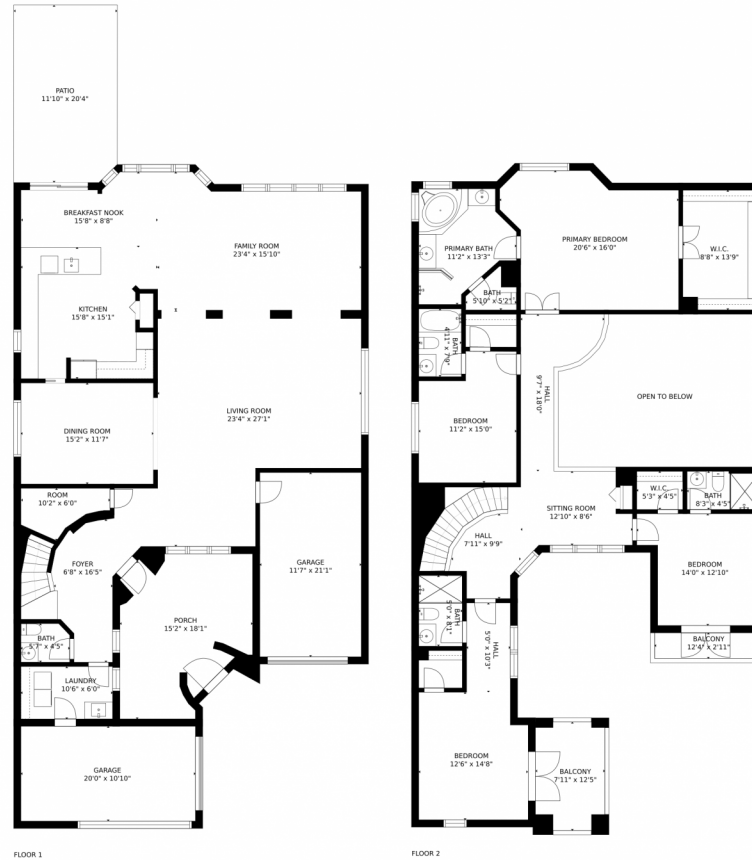

3428 Collonade Drive, Wellington, FL 33449 – All Floors

Estimated areas

GLA FLOOR 1: 1875 sq. ft, excluded 1029 sq. ft
GLA FLOOR 2: 1893 sq. ft, excluded 523 sq. ft
Total GLA 3768 sq. ft, total scanned area 5320 sq. ft

Disclaimer: Sizes and Dimensions are Approximate, Actual May Vary.

Mary Ellen Post
561-317-5136
maryellenpost@msn.com