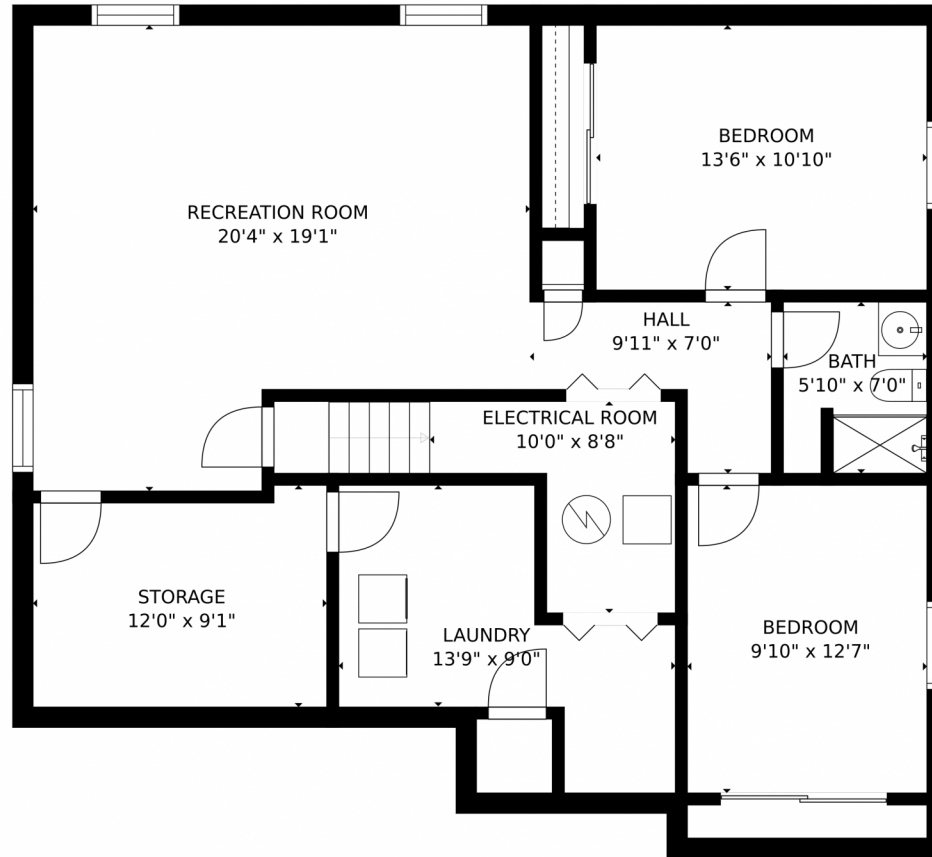

2525 Classic Court, Colorado Springs, CO 80922 – Lower Level

Estimated areas

GLA FLOOR 1: 0 sq. ft, excluded 1218 sq. ft
GLA FLOOR 2: 1275 sq. ft, excluded 512 sq. ft
Total GLA 1275 sq. ft, total scanned area 3005 sq. ft

Disclaimer: Sizes and Dimensions are Approximate, Actual May Vary.

Keitra Martin
720-371-7851
keitra.martin@gmail.com