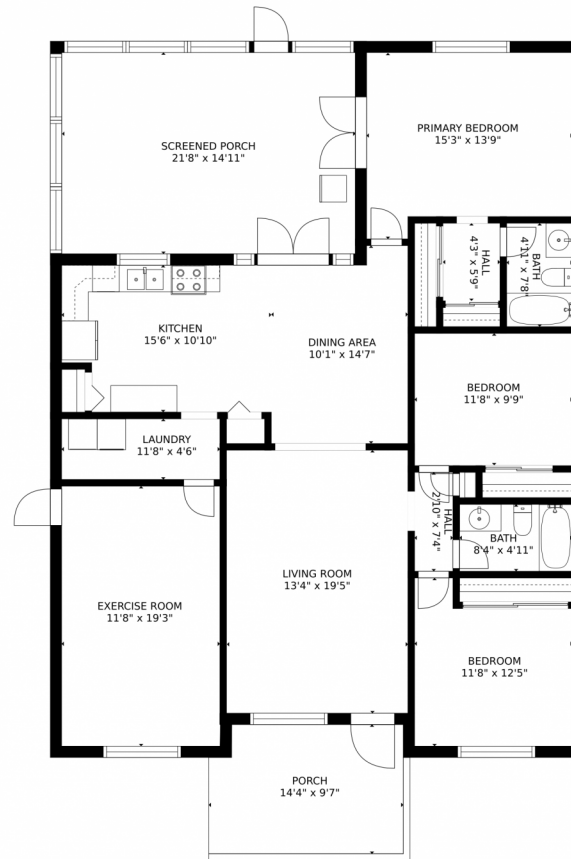

3151 Northwest 68th Street, Fort Lauderdale, FL 33309 – Main Floor

Estimated areas

GLA FLOOR 1: 1680 sq. ft, excluded 477 sq. ft
Total GLA 1680 sq. ft, total scanned area 2157 sq. ft

Disclaimer: Sizes and Dimensions are Approximate, Actual May Vary.

Rachael Barach

954-815-1418

rachael@rachaelbarach.com

<https://www.therachaelbarachgroup.com/>

Scan code
for more
property
details