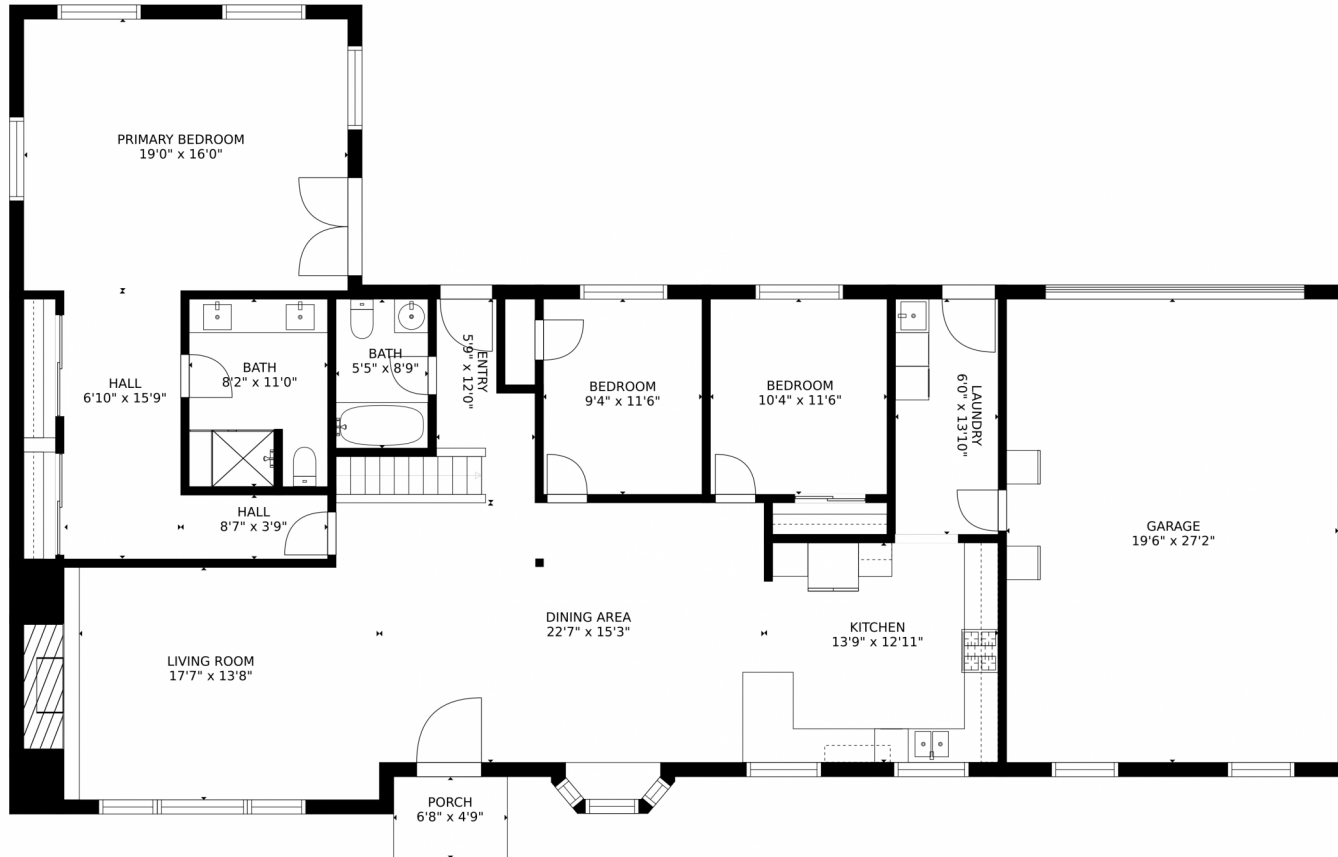

460 Monaco Parkway, Denver, CO 80224 – Main Level

Estimated areas

GLA FLOOR 1: 0 sq. ft, excluded 965 sq. ft
GLA FLOOR 2: 2093 sq. ft, excluded 618 sq. ft
Total GLA 2093 sq. ft, total scanned area 3676 sq. ft

Disclaimer: Sizes and Dimensions are Approximate, Actual May Vary.

Jody Sheahan
303-229-0577
jodysheahan@comcast.net

Scan code
for more
property
details