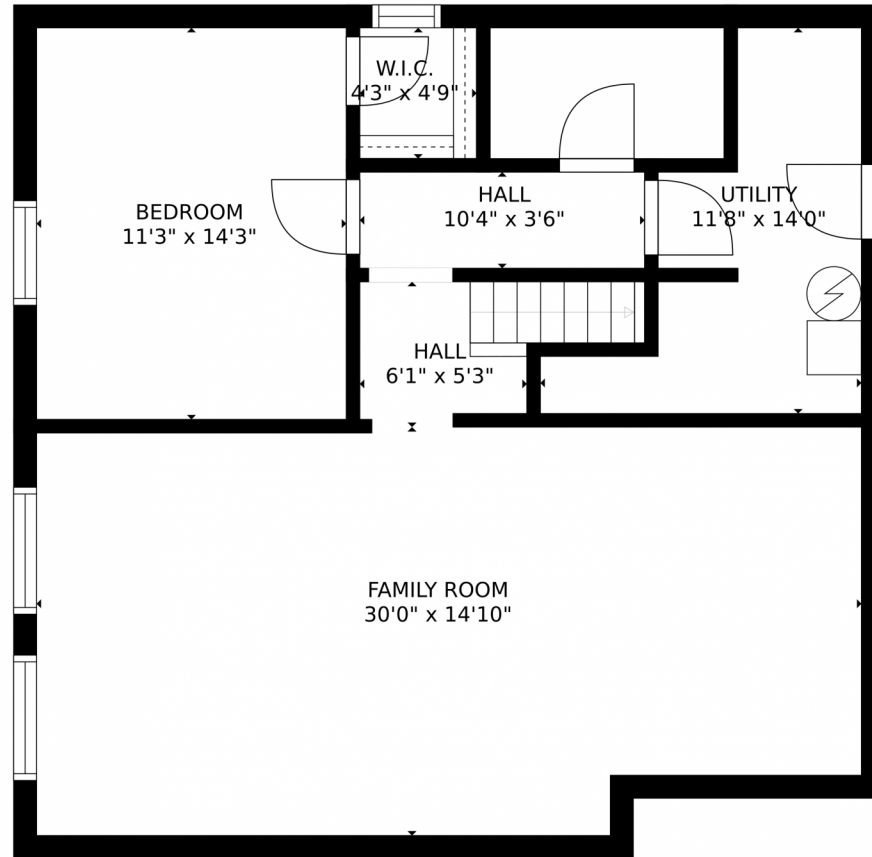

Scan code
 for more
 property
 details

460 Monaco Parkway, Denver, CO 80224 – Main Level

Estimated areas

GLA FLOOR 1: 0 sq. ft, excluded 965 sq. ft
GLA FLOOR 2: 2093 sq. ft, excluded 618 sq. ft
Total GLA 2093 sq. ft, total scanned area 3676 sq. ft

SIZES AND DIMENSIONS ARE APPROXIMATE, ACTUAL MAY VARY.

Disclaimer: Sizes and Dimensions are Approximate, Actual May Vary.

Jody Sheahan
303-229-0577
jodysheahan@comcast.net

Scan code
for more
property
details

460 Monaco Parkway, Denver, CO 80224 – Lower Level

Estimated areas
GLA FLOOR 1: 0 sq. ft, excluded 965 sq. ft
GLA FLOOR 2: 2093 sq. ft, excluded 618 sq. ft
Total GLA 2093 sq. ft, total scanned area 3676 sq. ft
SIZES AND DIMENSIONS ARE APPROXIMATE, ACTUAL MAY VARY.

Disclaimer: Sizes and Dimensions are Approximate, Actual May Vary.

Jody Sheahan
303-229-0577
jodysheahan@comcast.net

460 Monaco Parkway, Denver, CO 80224 – All Levels

Estimated areas

GLA FLOOR 1: 0 sq. ft, excluded 965 sq. ft
GLA FLOOR 2: 2093 sq. ft, excluded 618 sq. ft
Total GLA 2093 sq. ft, total scanned area 3676 sq. ft