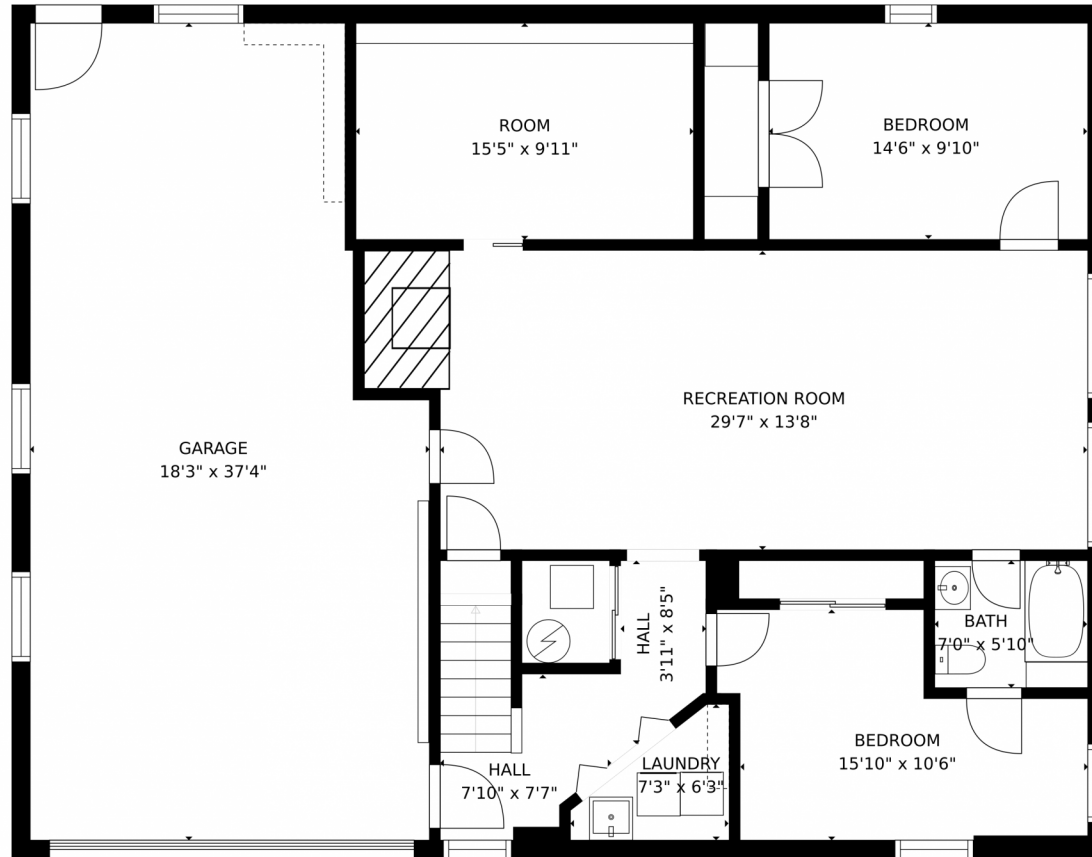

 Single Family  3087 SQFT

Tonie Benetti
303-210-7336
tonie@tbkrealstate.com
<https://www.tbkrealstate.com>

Estimated areas

GLA FLOOR 1: 0 sq. ft, excluded 1949 sq. ft
GLA FLOOR 2: 1793 sq. ft, excluded 637 sq. ft
Total GLA 1793 sq. ft, total scanned area 4379 sq. ft

SIZES AND DIMENSIONS ARE APPROXIMATE, ACTUAL MAY VARY.

Disclaimer: Sizes and Dimensions are Approximate, Actual May Vary.

Tonie Benetti
303-210-7336
tonie@tbkrealstate.com
<https://www.tbkrealstate.com>

Scan code
for more
property
details

620 S Harrison Street, Denver, CO 802093087 – Lower Level

Estimated areas
GLA FLOOR 1: 0 sq. ft, excluded 1949 sq. ft
GLA FLOOR 2: 1793 sq. ft, excluded 637 sq. ft
Total GLA 1793 sq. ft, total scanned area 4379 sq. ft
SIZES AND DIMENSIONS ARE APPROXIMATE, ACTUAL MAY VARY.

Disclaimer: Sizes and Dimensions are Approximate, Actual May Vary.

Tonie Benetti
303-210-7336
tonie@tbkrealstate.com
<https://www.tbkrealstate.com>

Scan code for more property details

Estimated areas

GLA FLOOR 1: 0 sq. ft, excluded 1949 sq. ft
GLA FLOOR 2: 1793 sq. ft, excluded 637 sq. ft
Total GLA 1793 sq. ft, total scanned area 4379 sq. ft