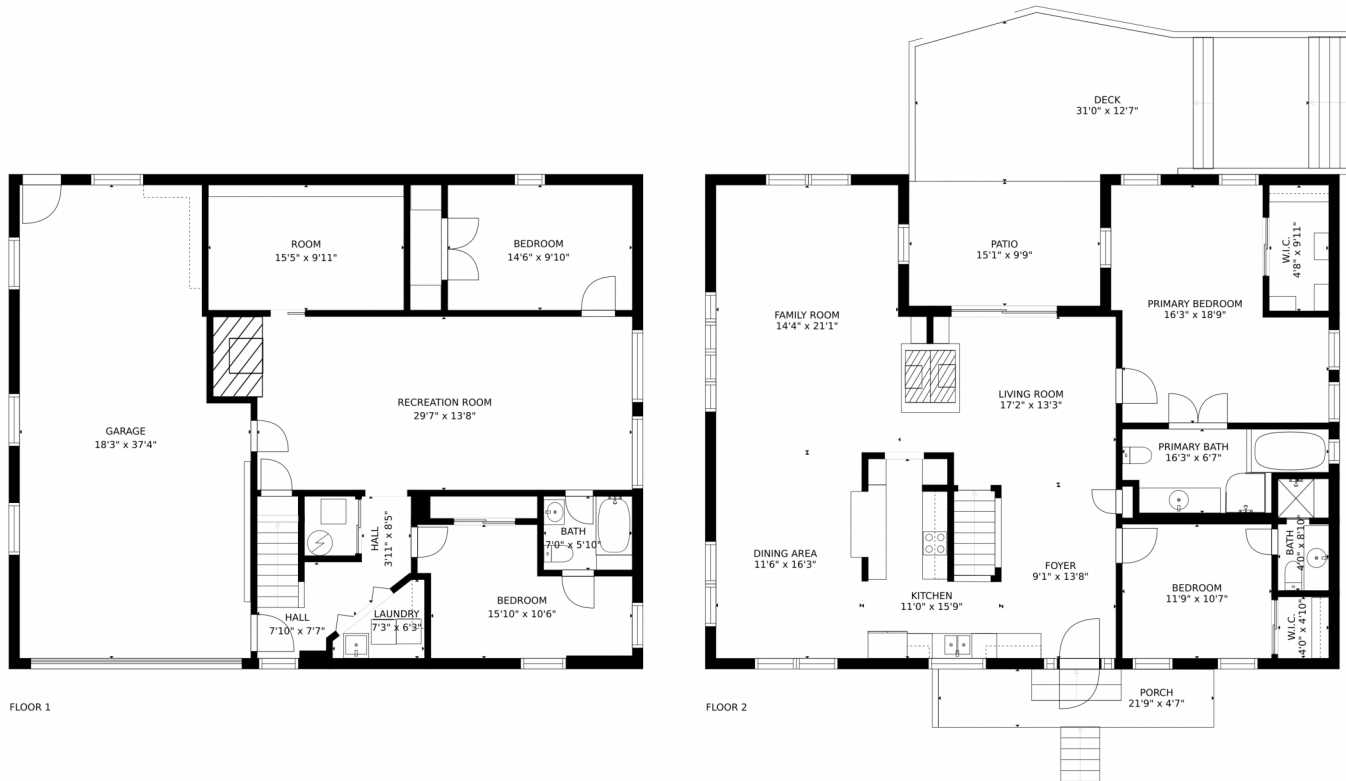

Estimated areas

GLA FLOOR 1: 0 sq. ft, excluded 1949 sq. ft
GLA FLOOR 2: 1793 sq. ft, excluded 637 sq. ft
Total GLA 1793 sq. ft, total scanned area 4379 sq. ft

Disclaimer: Sizes and Dimensions are Approximate, Actual May Vary.

Tonie Benetti
303-210-7336
tonie@tbkrealstate.com
<https://www.tbkrealstate.com>

Scan code
for more
property
details