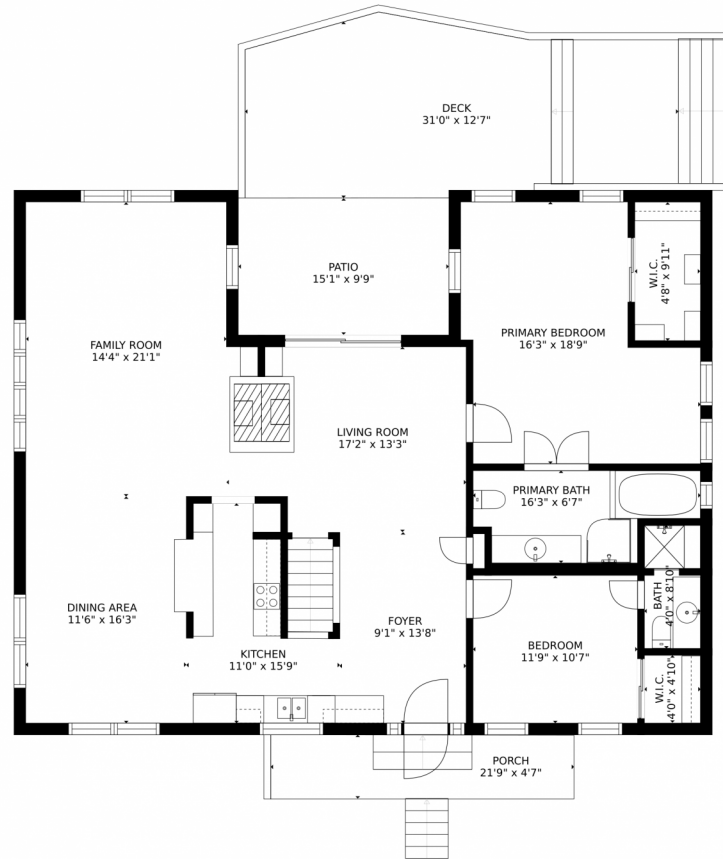

Estimated areas

GLA FLOOR 1: 0 sq. ft, excluded 1949 sq. ft
GLA FLOOR 2: 1793 sq. ft, excluded 637 sq. ft
Total GLA 1793 sq. ft, total scanned area 4379 sq. ft

Disclaimer: Sizes and Dimensions are Approximate, Actual May Vary.

Tonie Benetti
303-210-7336
tonie@tbkrealstate.com
<https://www.tbkrealstate.com>

Scan code
for more
property
details