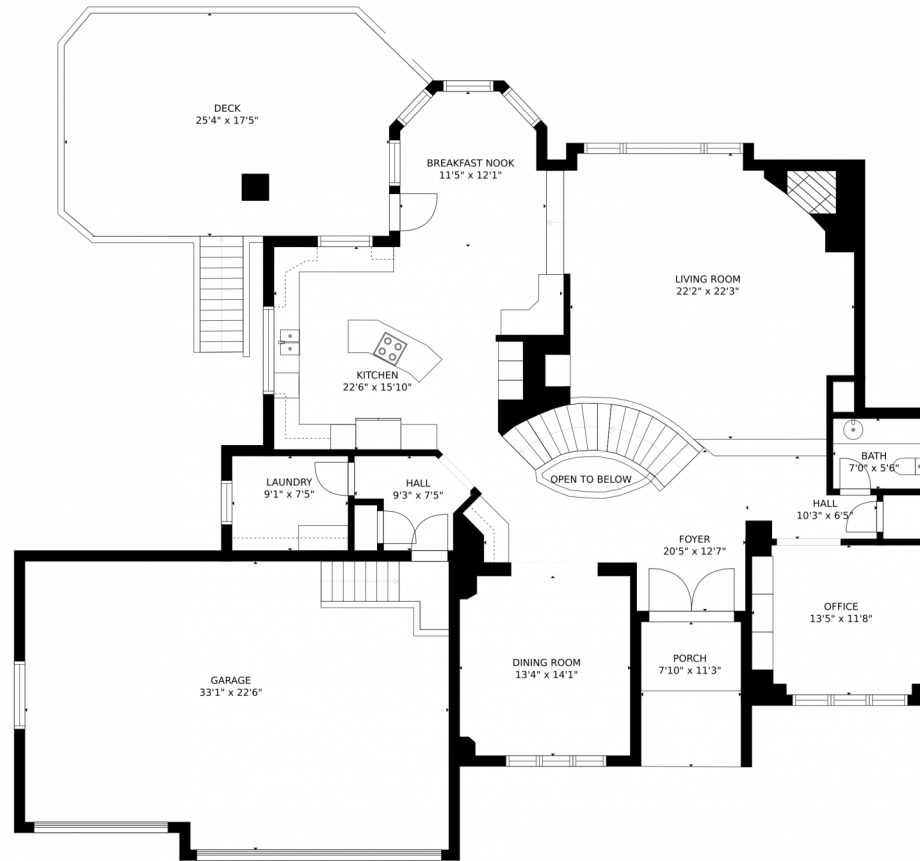

10068 Raleigh Street, Westminster, CO 80031 — Main Level

Estimated areas

Disclaimer: Sizes and Dimensions are Approximate, Actual May Vary.

John Wann
720-456-0156
johnwann@kw.com