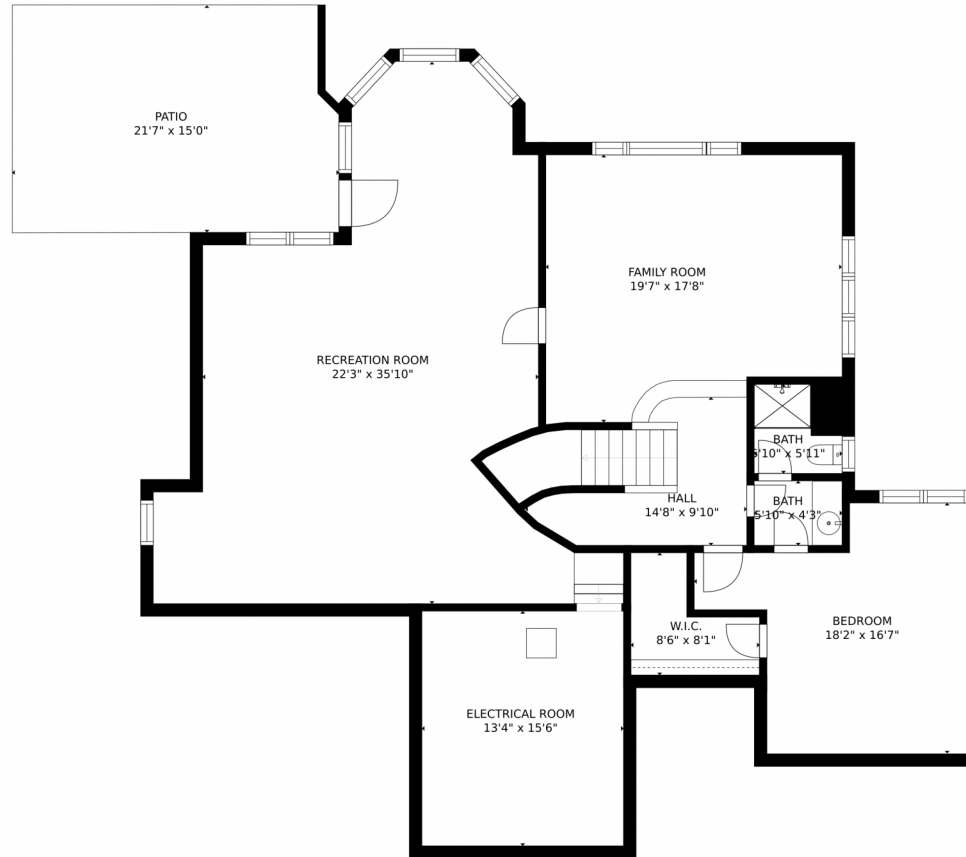

10068 Raleigh Street, Westminster, CO 80031 — Lower Level

Estimated areas

Disclaimer: Sizes and Dimensions are Approximate, Actual May Vary.

John Wann
720-456-0156
johnwann@kw.com