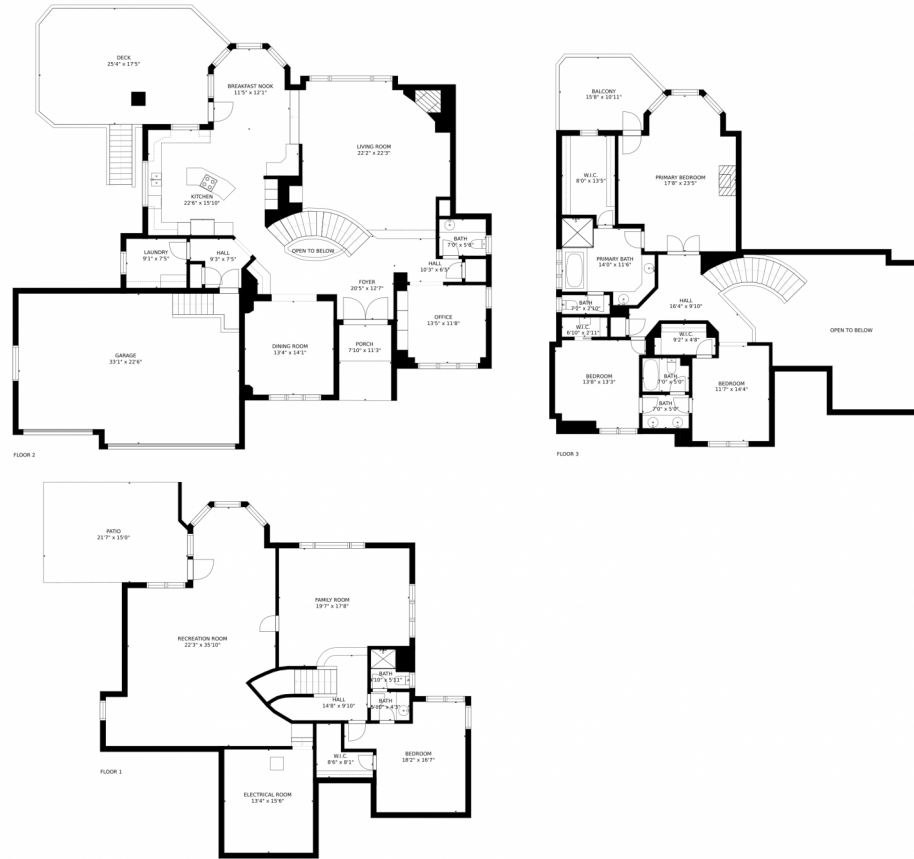

10068 Raleigh Street, Westminster, CO 80031 – All Levels

Estimated areas

Disclaimer: Sizes and Dimensions are Approximate, Actual May Vary.

John Wann
720-456-0156
johnwann@kw.com

Scan code
for more
property
details