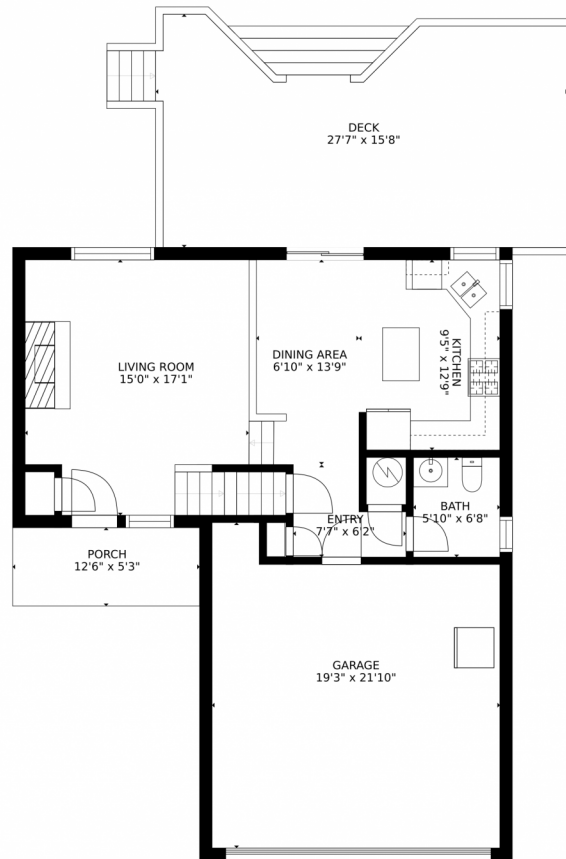

12374 Ivy Place, Brighton, CO 80602 – 1st Floor

Estimated areas

Disclaimer: Sizes and Dimensions are Approximate, Actual May Vary.

Lauren Weiss
720-485-1500
lauren@laurenweiss.com
<https://www.laurenweiss.com>

Scan code
for more
property
details