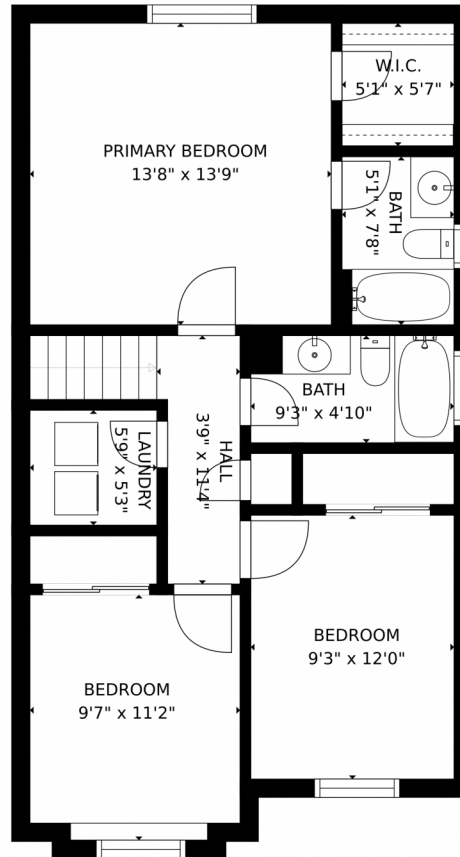

Estimated areas

Disclaimer: Sizes and Dimensions are Approximate, Actual May Vary.

Lauren Weiss
720-485-1500
lauren@laurenweiss.com
<https://www.laurenweiss.com>

Scan code
for more
property
details