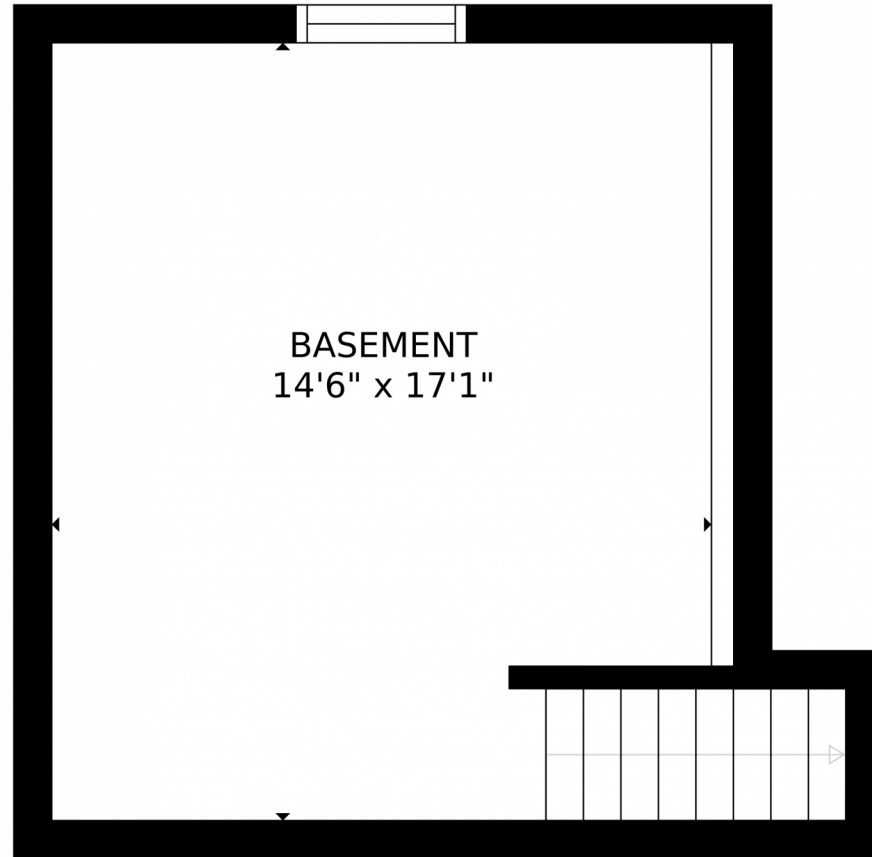

Estimated areas

Disclaimer: Sizes and Dimensions are Approximate, Actual May Vary.

Lauren Weiss
720-485-1500
lauren@laurenweiss.com
<https://www.laurenweiss.com>