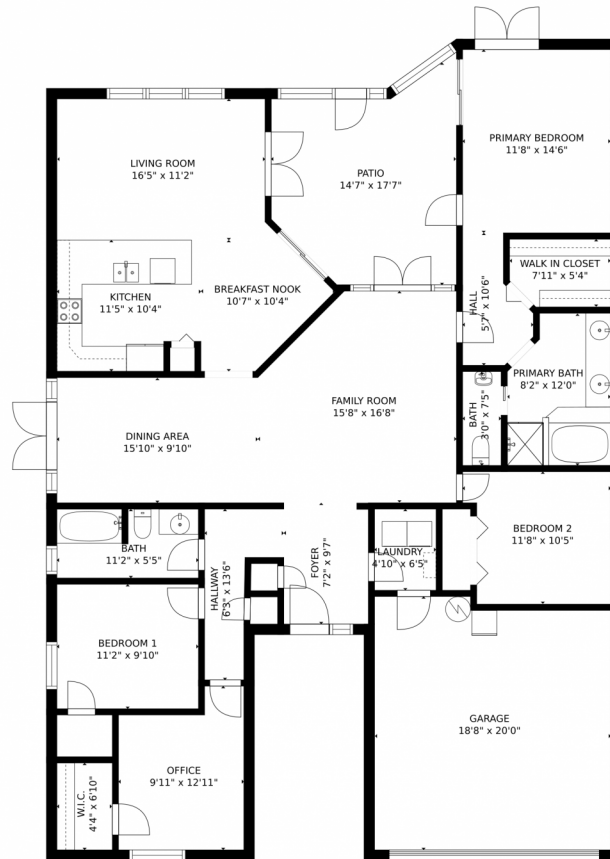

11785 Kimmie Drive, Cooper City, FL 33026 – All Levels

Estimated areas
GLA FLOOR 1: 2044 sq. ft, excluded 620 sq. ft
Total GLA 2044 sq. ft, total scanned area 2664 sq. ft

Disclaimer: Sizes and Dimensions are Approximate, Actual May Vary.

Crystal Beatty
954-465-8384
crystalsellssouthflorida@gmail.com
<https://www.therachaelbarachgroup.com/>

Scan code for more property details