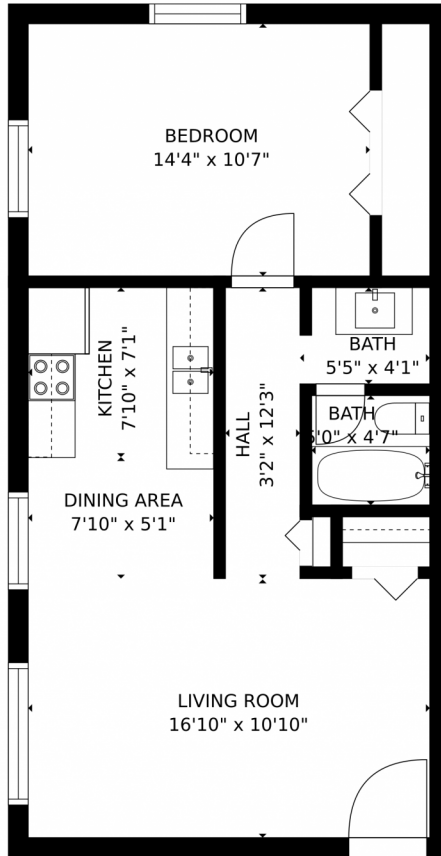

 Single Family  500 SQFT

Taylor Haas
303-665-7368
taylorh@coloradorpm.com
<https://www.coloradorpm.com/available-rental-properties-denver>

10444 E 14th Ave #104, Aurora, CO 80010 – Floor Plan

Estimated areas
GLA FLOOR 1: 665 sq. ft, excluded 0 sq. ft
Total GLA 665 sq. ft, total scanned area 665 sq. ft
SIZES AND DIMENSIONS ARE APPROXIMATE, ACTUAL MAY VARY.