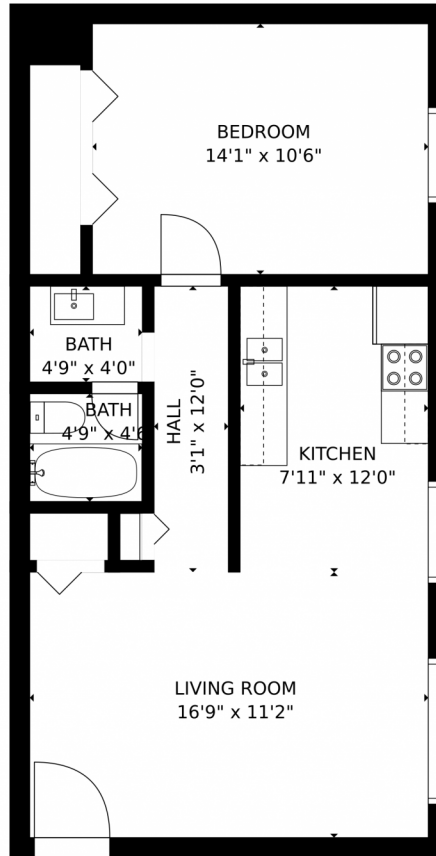

# 10444 E 14th Ave #203, Aurora, CO 80010 – Floor Plan

Estimated areas  
GLA FLOOR 1: 658 sq. ft, excluded 0 sq. ft  
Total GLA 658 sq. ft, total scanned area 658 sq. ft  
SIZES AND DIMENSIONS ARE APPROXIMATE, ACTUAL MAY VARY.