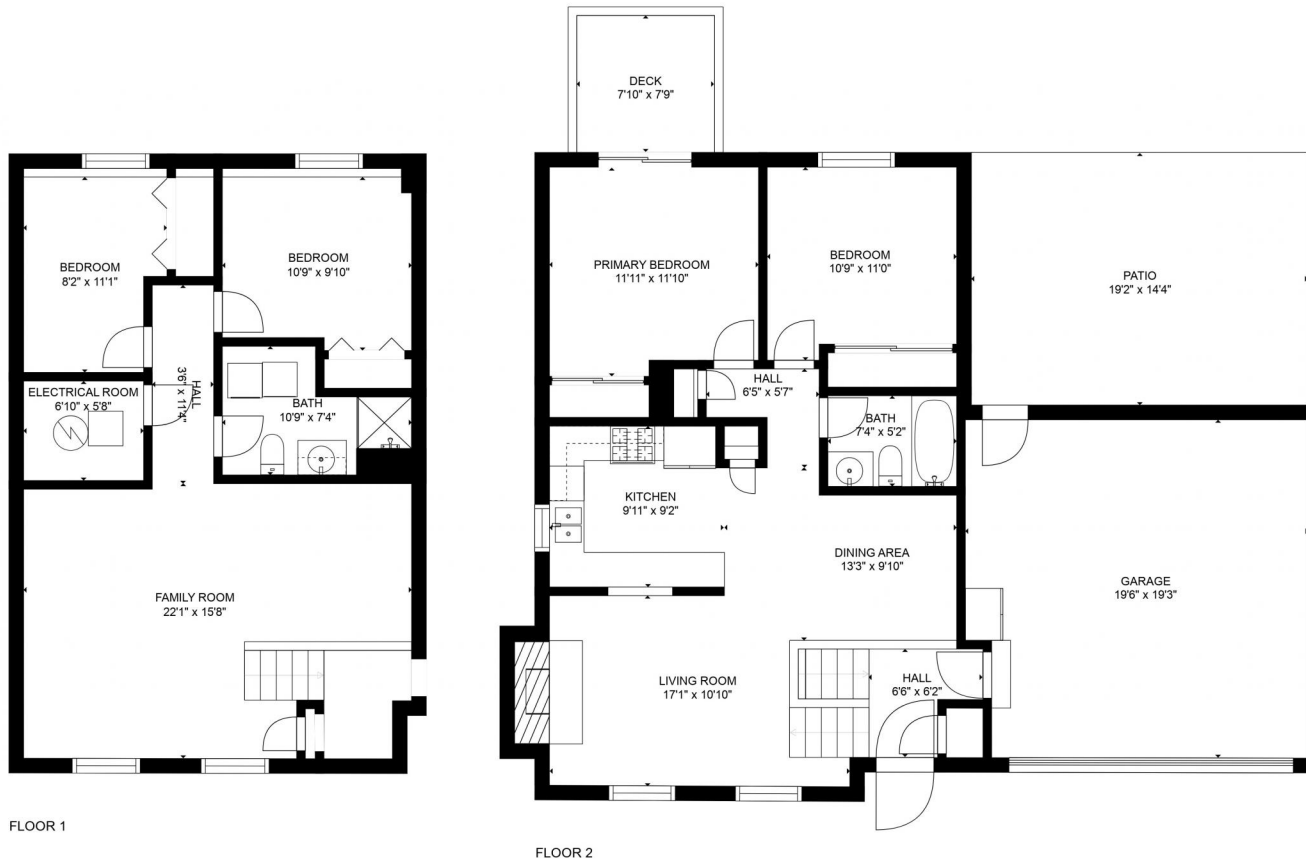

 Single Family

 1718 SQFT

 4 Beds

 2 Baths

Taylor Haas
303-665-7368
taylorh@coloradorpm.com
<https://www.coloradorpm.com/available-rental-properties-denver>

1782 S Genoa Way, Aurora, CO 80017 – Main Floor

GROSS INTERNAL AREA
FLOOR 1: 737 sq. ft, FLOOR 2: 826 sq. ft
EXCLUDED AREAS: , GARAGE: 365 sq. ft
DECK: 61 sq. ft, PATIO: 275 sq. ft
TOTAL: 1563 sq. ft
SIZES AND DIMENSIONS ARE APPROXIMATE, ACTUAL MAY VARY.

1782 S Genoa Way, Aurora, CO 80017 – Bottom Floor

GROSS INTERNAL AREA
FLOOR 1: 737 sq. ft, FLOOR 2: 826 sq. ft
EXCLUDED AREAS: , GARAGE: 365 sq. ft
DECK: 61 sq. ft, PATIO: 275 sq. ft
TOTAL: 1563 sq. ft
SIZES AND DIMENSIONS ARE APPROXIMATE, ACTUAL MAY VARY.

1782 S Genoa Way, Aurora, CO 80017 – All

GROSS INTERNAL AREA
FLOOR 1: 737 sq. ft, FLOOR 2: 826 sq. ft
EXCLUDED AREAS: , GARAGE: 365 sq. ft
DECK: 61 sq. ft, PATIO: 275 sq. ft
TOTAL: 1563 sq. ft
SIZES AND DIMENSIONS ARE APPROXIMATE, ACTUAL MAY VARY.