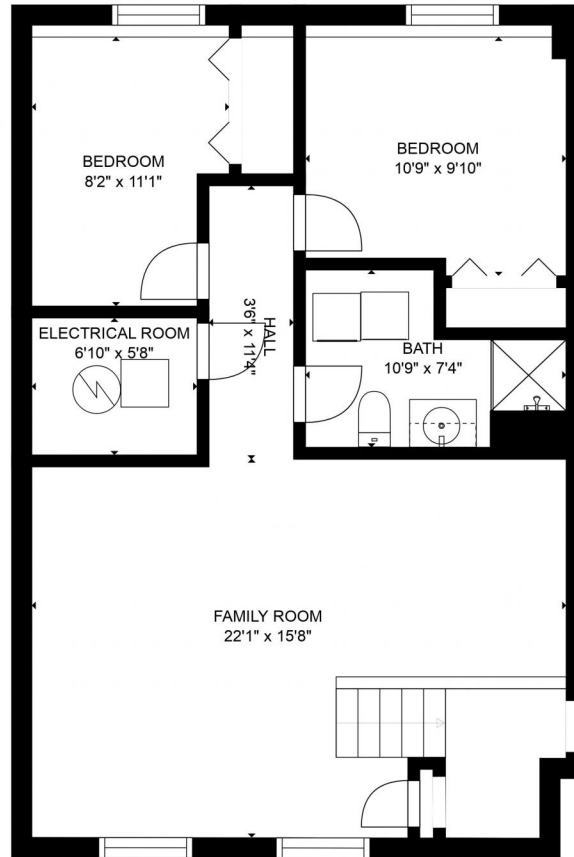

 Single Family

 1718 SQFT

 4 Beds

 2 Baths

Taylor Haas
303-665-7368
taylorh@coloradorpm.com
<https://www.coloradorpm.com/available-rental-properties-denver>

1782 S Genoa Way, Aurora, CO 80017 – Main Floor

GROSS INTERNAL AREA
FLOOR 1: 737 sq. ft, FLOOR 2: 826 sq. ft
EXCLUDED AREAS: , GARAGE: 365 sq. ft
DECK: 61 sq. ft, PATIO: 275 sq. ft
TOTAL: 1563 sq. ft
SIZES AND DIMENSIONS ARE APPROXIMATE, ACTUAL MAY VARY.

1782 S Genoa Way, Aurora, CO 80017 – Bottom Floor

GROSS INTERNAL AREA
FLOOR 1: 737 sq. ft, FLOOR 2: 826 sq. ft
EXCLUDED AREAS: , GARAGE: 365 sq. ft
DECK: 61 sq. ft, PATIO: 275 sq. ft
TOTAL: 1563 sq. ft
SIZES AND DIMENSIONS ARE APPROXIMATE, ACTUAL MAY VARY.

1782 S Genoa Way, Aurora, CO 80017 – All

GROSS INTERNAL AREA
FLOOR 1: 737 sq. ft, FLOOR 2: 826 sq. ft
EXCLUDED AREAS: , GARAGE: 365 sq. ft
DECK: 61 sq. ft, PATIO: 275 sq. ft
TOTAL: 1563 sq. ft
SIZES AND DIMENSIONS ARE APPROXIMATE, ACTUAL MAY VARY.