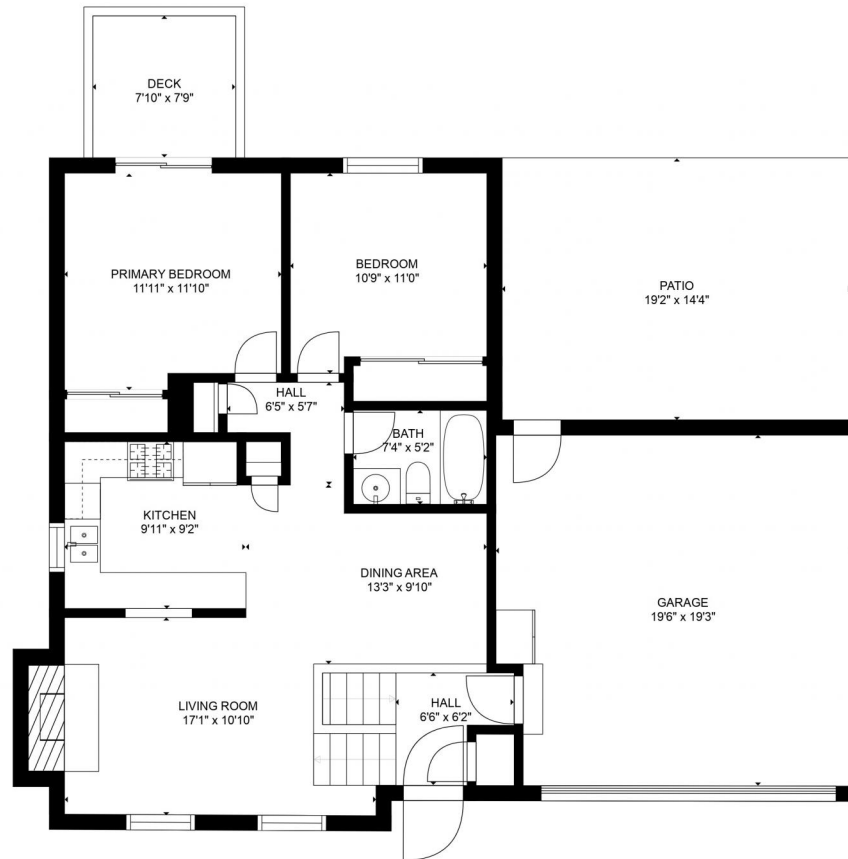

 Single Family

 1718 SQFT

 4 Beds

 2 Baths

Taylor Haas
303-665-7368
taylorh@coloradorpm.com
<https://www.coloradorpm.com/available-rental-properties-denver>

1782 S Genoa Way, Aurora, CO 80017 – Main Floor

GROSS INTERNAL AREA
FLOOR 1: 737 sq. ft, FLOOR 2: 826 sq. ft
EXCLUDED AREAS: , GARAGE: 365 sq. ft
DECK: 61 sq. ft, PATIO: 275 sq. ft
TOTAL: 1563 sq. ft
SIZES AND DIMENSIONS ARE APPROXIMATE, ACTUAL MAY VARY.

1782 S Genoa Way, Aurora, CO 80017 – Bottom Floor

GROSS INTERNAL AREA
FLOOR 1: 737 sq. ft, FLOOR 2: 826 sq. ft
EXCLUDED AREAS: , GARAGE: 365 sq. ft
DECK: 61 sq. ft, PATIO: 275 sq. ft
TOTAL: 1563 sq. ft
SIZES AND DIMENSIONS ARE APPROXIMATE, ACTUAL MAY VARY.

1782 S Genoa Way, Aurora, CO 80017 – All

GROSS INTERNAL AREA
FLOOR 1: 737 sq. ft, FLOOR 2: 826 sq. ft
EXCLUDED AREAS: , GARAGE: 365 sq. ft
DECK: 61 sq. ft, PATIO: 275 sq. ft
TOTAL: 1563 sq. ft
SIZES AND DIMENSIONS ARE APPROXIMATE, ACTUAL MAY VARY.