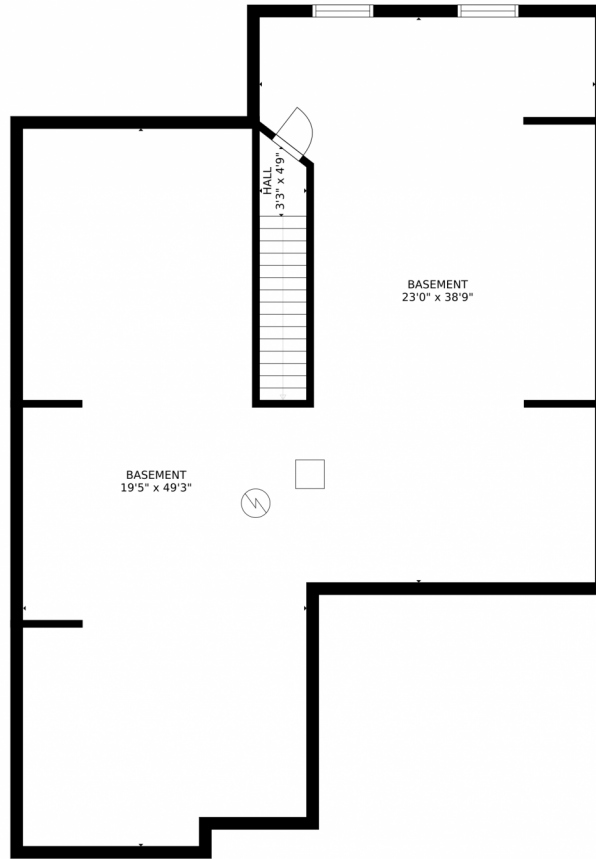

Estimated areas

GLA FLOOR 1: 0 sq. ft, excluded 1900 sq. ft
GLA FLOOR 2: 1900 sq. ft, excluded 758 sq. ft
Total GLA 1900 sq. ft, total scanned area 4558 sq. ft

Disclaimer: Sizes and Dimensions are Approximate, Actual May Vary.

Taylor Haas

303-665-7368

taylorh@coloradorpm.com

<https://www.coloradorpm.com/available-rental-properties-denver>

Scan code
for more
property
details