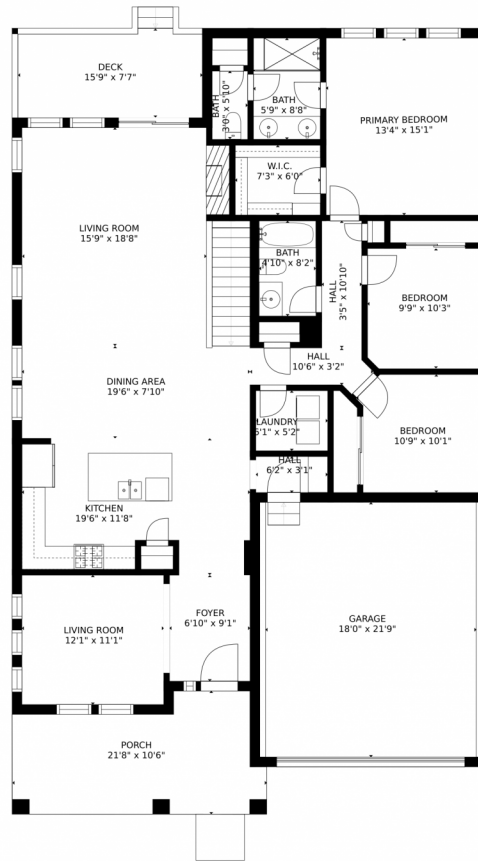

676 Netta Dr, Broomfield, CO 80023 – Main Floor

Estimated areas

GLA FLOOR 1: 0 sq. ft, excluded 1900 sq. ft
GLA FLOOR 2: 1900 sq. ft, excluded 758 sq. ft
Total GLA 1900 sq. ft, total scanned area 4558 sq. ft

Disclaimer: Sizes and Dimensions are Approximate, Actual May Vary.

Taylor Haas

303-665-7368

taylorh@coloradorpm.com

<https://www.coloradorpm.com/available-rental-properties-denver>

Scan code
for more
property
details