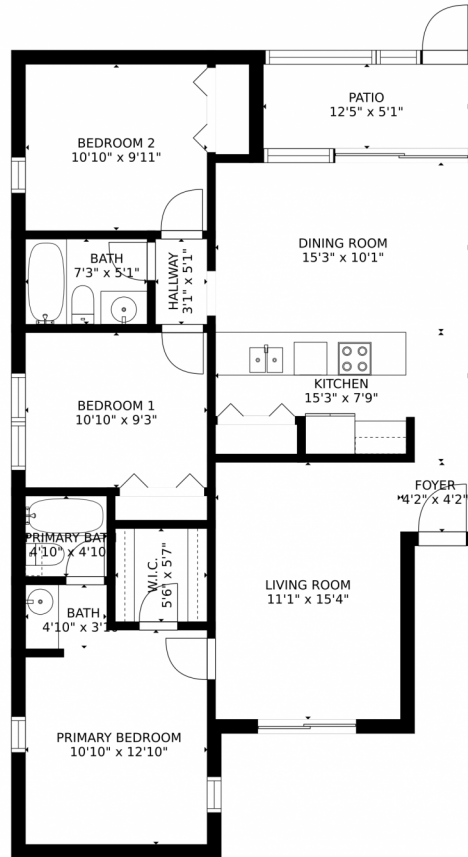

5228 Northeast 6th Avenue, Oakland Park, FL 33334 — Main Floor

Estimated areas

GLA FLOOR 1: 1096 sq. ft, excluded 91 sq. ft
Total GLA 1096 sq. ft, total scanned area 1187 sq. ft

Disclaimer: Sizes and Dimensions are Approximate, Actual May Vary.

Rachael Barach

954-815-1418

rachael@rachaelbarach.com

<https://www.therachaelbarachgroup.com/>

Scan code
for more
property
details