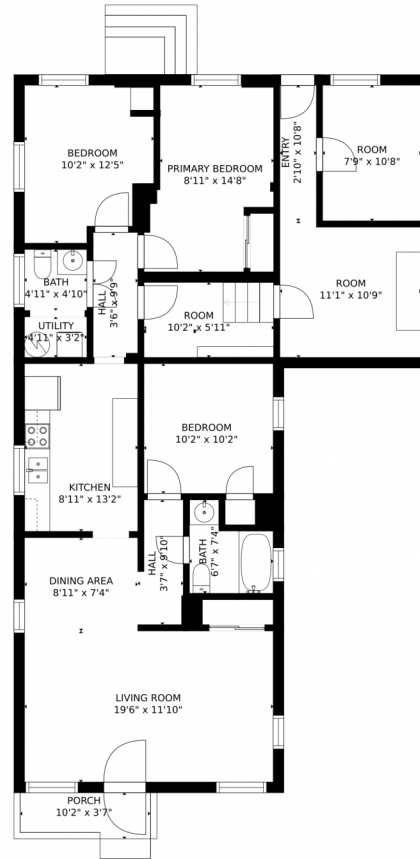

Single Family

1120 SQFT

Roxane Webster
303-759-8522
roxane@myhometeamdenver.com

Scan code
for more
property
details

5297 Stuart Street, Denver, CO 80212 – Main Level

GROSS INTERNAL AREA
FLOOR 1: 1317 sq. ft. EXCLUDED AREAS:
PORCH: 40 sq. ft
TOTAL: 1317 sq. ft
SIZES AND DIMENSIONS ARE APPROXIMATE, ACTUAL MAY VARY.

Disclaimer: Sizes and Dimensions are Approximate, Actual May Vary.

Roxane Webster
303-759-8522
roxane@myhometeamdenver.com