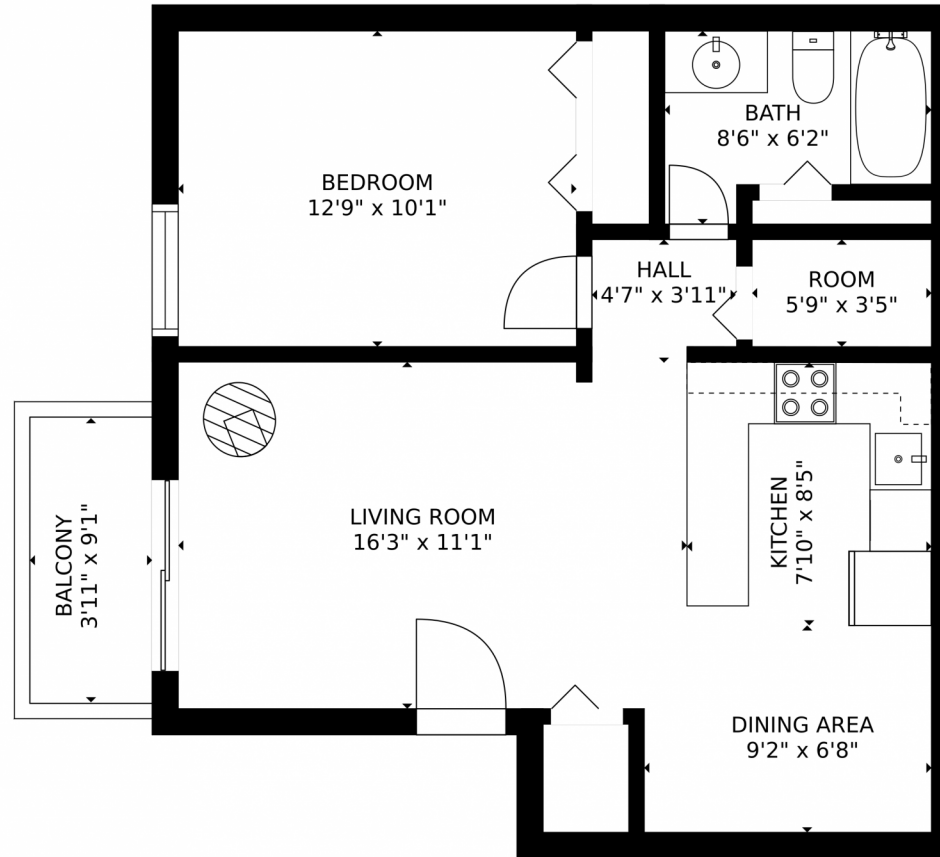

5995 West Hampden Ave - #A24, Denver, CO 80227 – Main

Estimated areas
GLA FLOOR 1: 658 sq. ft, excluded 36 sq. ft
Total GLA 658 sq. ft, total scanned area 694 sq. ft

Disclaimer: Sizes and Dimensions are Approximate, Actual May Vary.

Taylor Haas
303-665-7368
taylorh@coloradorpm.com
<https://www.coloradorpm.com/available-rental-properties-denver>

Scan code
for more
property
details