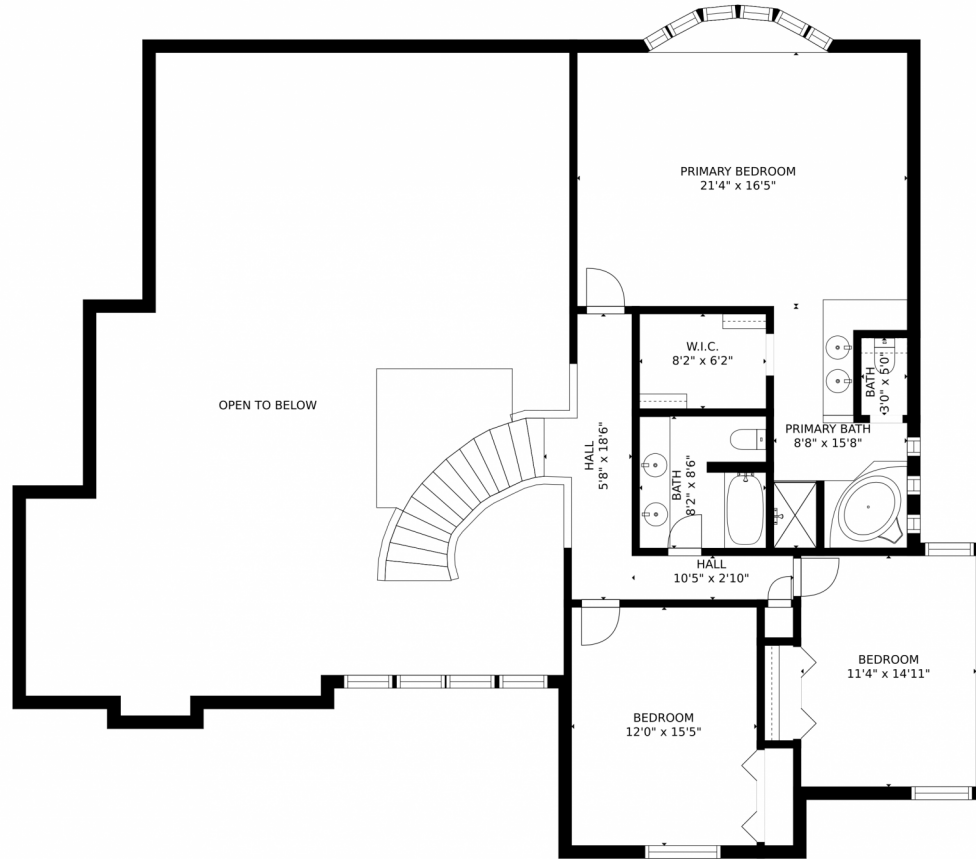

15284 W Bayaud Court, Golden, CO 80401 – 2nd Level

Estimated areas

Disclaimer: Sizes and Dimensions are Approximate, Actual May Vary.

Julie Leins

720-474-0928

julieleins@kw.com

<https://coloradohomesdreamteam.com>

Scan code
for more
property
details