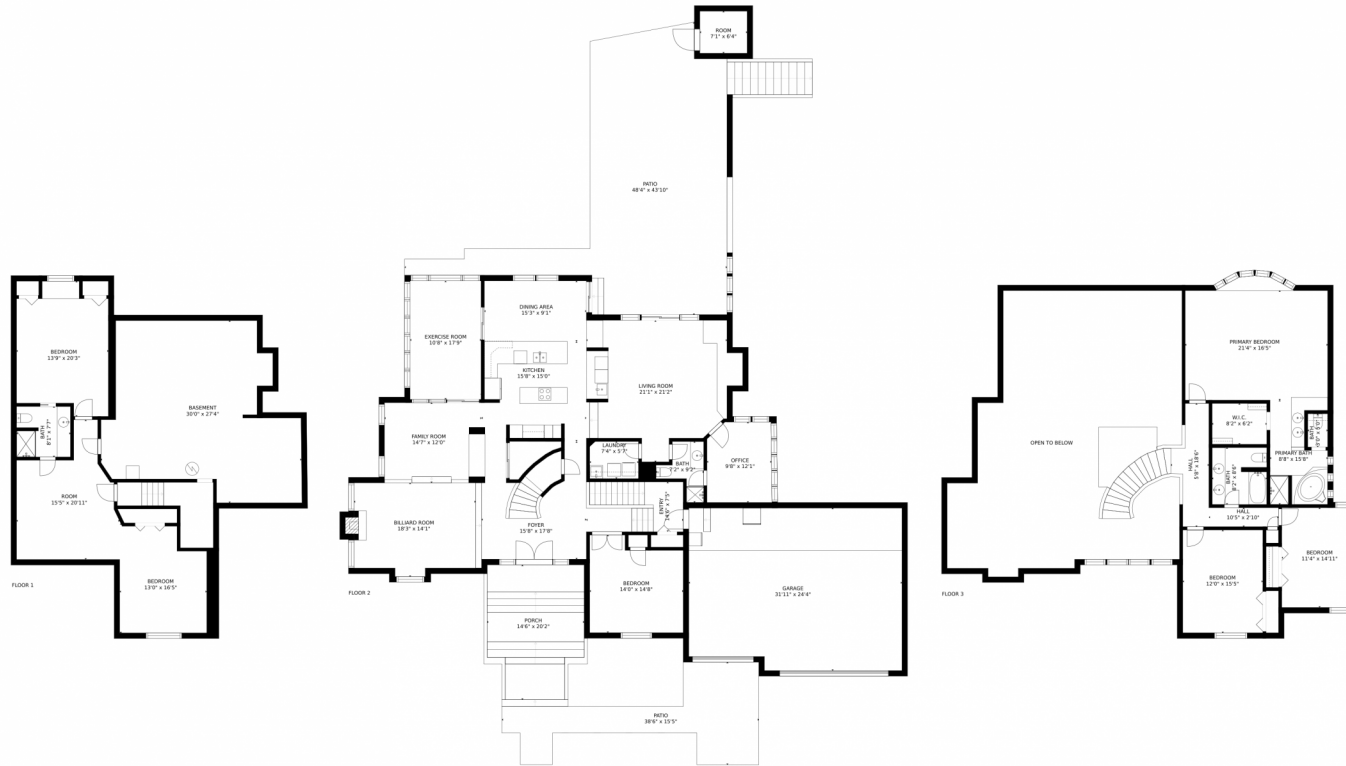

15284 W Bayaud Court, Golden, CO 80401 – All Levels

Estimated areas

Disclaimer: Sizes and Dimensions are Approximate, Actual May Vary.

Julie Leins

720-474-0928

julieleins@kw.com

<https://coloradohomesdreamteam.com>

Scan code
for more
property
details