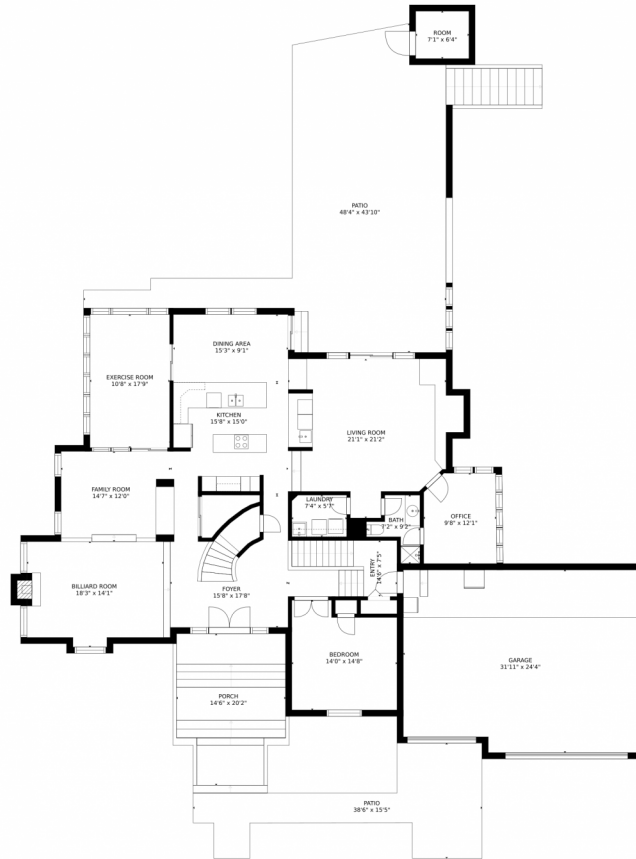

Estimated areas

Disclaimer: Sizes and Dimensions are Approximate, Actual May Vary.

Julie Leins
720-474-0928
julieleins@kw.com
<https://coloradohomesdreamteam.com>