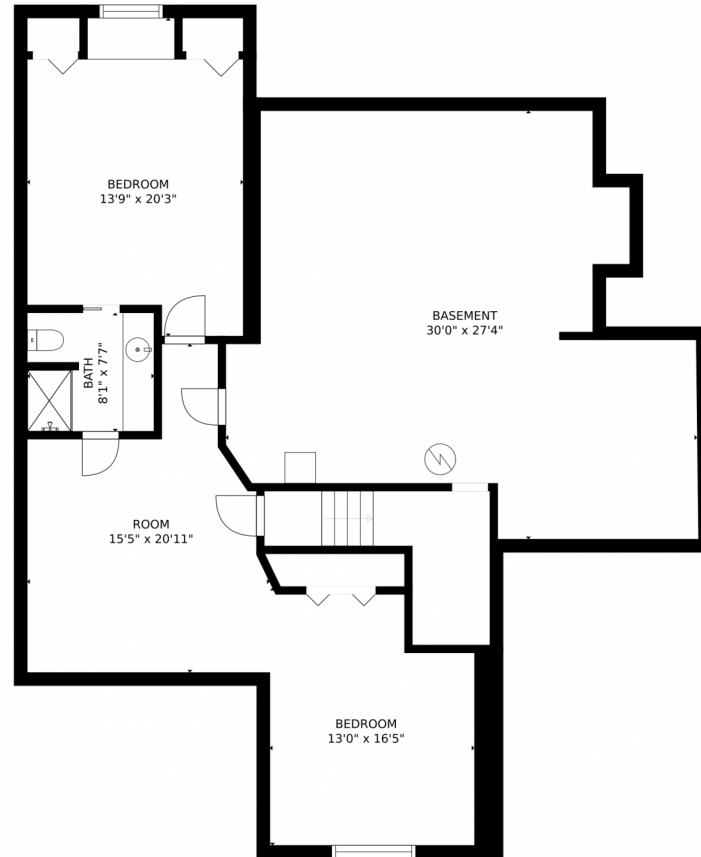

15284 W Bayaud Court, Golden, CO 80401 – Lower Level

Estimated areas

Disclaimer: Sizes and Dimensions are Approximate, Actual May Vary.

Julie Leins

720-474-0928

julieleins@kw.com

<https://coloradohomesdreamteam.com>

Scan code
for more
property
details