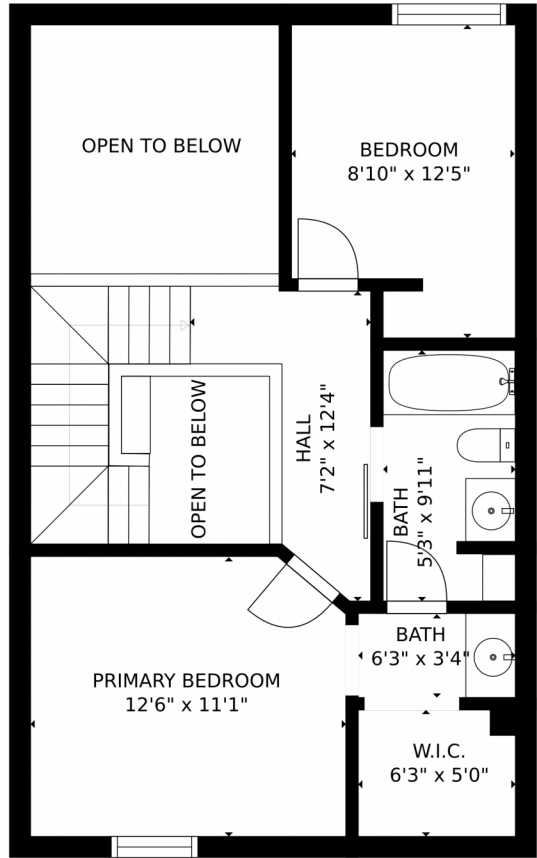

5063 South Elkhart Way, Aurora, CO 80015 – Second Floor

Estimated areas

GLA FLOOR 1: 695 sq. ft, excluded 379 sq. ft
GLA FLOOR 2: 563 sq. ft, excluded 147 sq. ft
Total GLA 1258 sq. ft, total scanned area 1784 sq. ft

Disclaimer: Sizes and Dimensions are Approximate, Actual May Vary.

Jody Sheahan
303-229-0577
jodysheahan@comcast.net