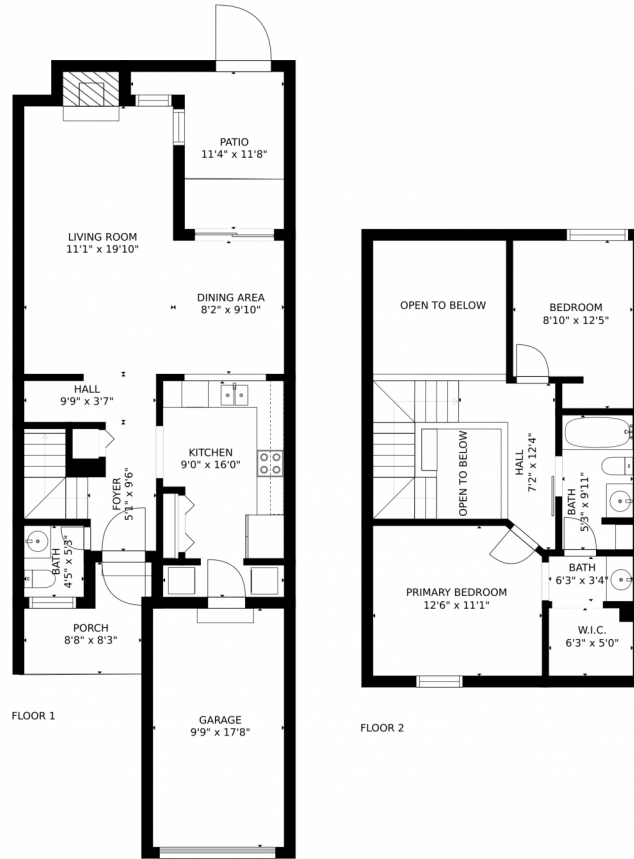

5063 South Elkhart Way, Aurora, CO 80015 — All

Estimated areas

GLA FLOOR 1: 695 sq. ft, excluded 379 sq. ft
GLA FLOOR 2: 563 sq. ft, excluded 147 sq. ft
Total GLA 1258 sq. ft, total scanned area 1784 sq. ft

Disclaimer: Sizes and Dimensions are Approximate, Actual May Vary.

Jody Sheahan
303-229-0577
jodysheahan@comcast.net