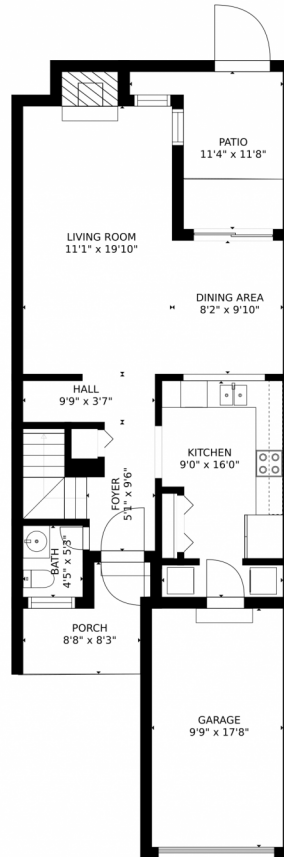

5063 South Elkhart Way
Aurora, CO 80015
COMMUNITY: Woodgate

 Townhouse

 1125 SQFT

 2 Beds

 2 Baths

Jody Sheahan
303-229-0577
jodysheahan@comcast.net

Estimated areas
GLA FLOOR 1: 695 sq. ft, excluded 379 sq. ft
GLA FLOOR 2: 563 sq. ft, excluded 147 sq. ft
Total GLA 1258 sq. ft, total scanned area 1784 sq. ft
SIZES AND DIMENSIONS ARE APPROXIMATE, ACTUAL MAY VARY.

Disclaimer: Sizes and Dimensions are Approximate, Actual May Vary.

Jody Sheahan
303-229-0577
jodysheahan@comcast.net

5063 South Elkhart Way, Aurora, CO 80015 – Second Floor

Estimated areas

GLA FLOOR 1: 695 sq. ft, excluded 379 sq. ft
GLA FLOOR 2: 563 sq. ft, excluded 147 sq. ft
Total GLA 1258 sq. ft, total scanned area 1784 sq. ft

Estimated areas

GLA FLOOR 1: 695 sq. ft, excluded 379 sq. ft
GLA FLOOR 2: 563 sq. ft, excluded 147 sq. ft
Total GLA 1258 sq. ft, total scanned area 1784 sq. ft

SIZES AND DIMENSIONS ARE APPROXIMATE, ACTUAL MAY VARY.