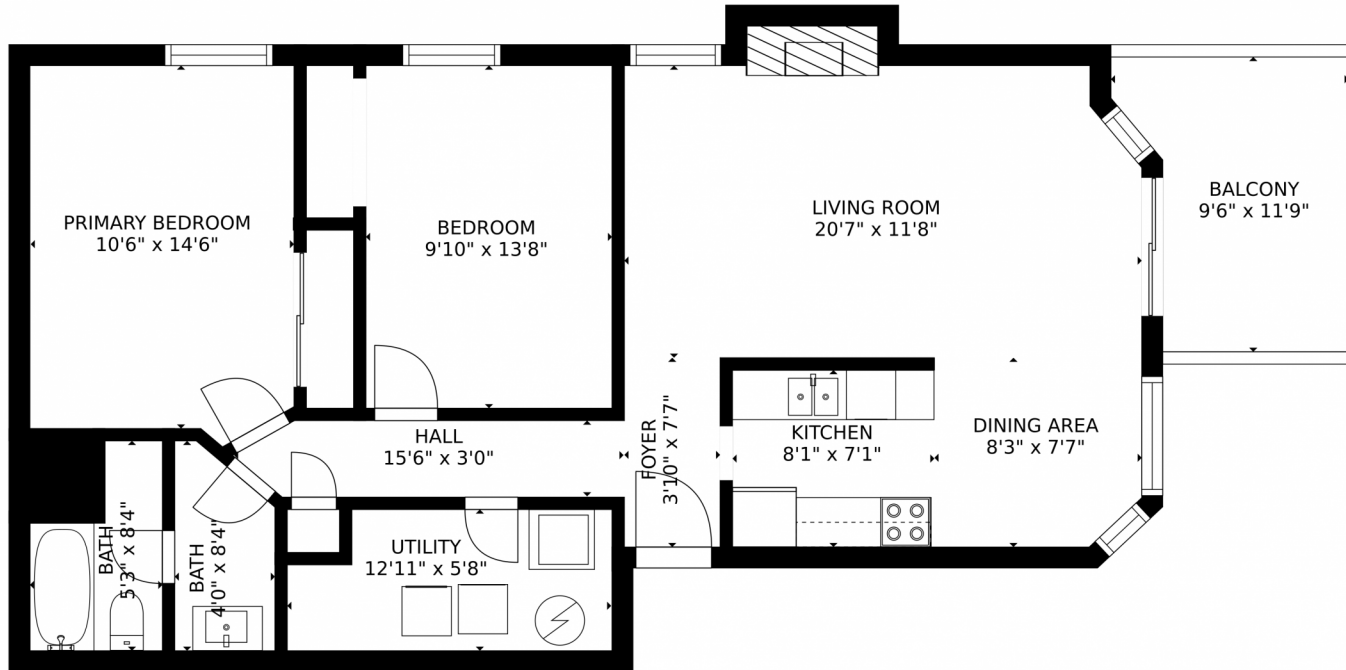

 Single Family

 1008 SQFT

 2 Beds

 1 Baths

**Taylor Haas**  
303-665-7368  
taylorh@coloradorpm.com  
<https://www.coloradorpm.com/available-rental-properties-denver>

GROSS INTERNAL AREA  
FLOOR 1: 947 sq. ft. EXCLUDED AREAS:  
BALCONY: 93 sq. ft.  
TOTAL: 947 sq. ft.  
SIZES AND DIMENSIONS ARE APPROXIMATE, ACTUAL MAY VARY.