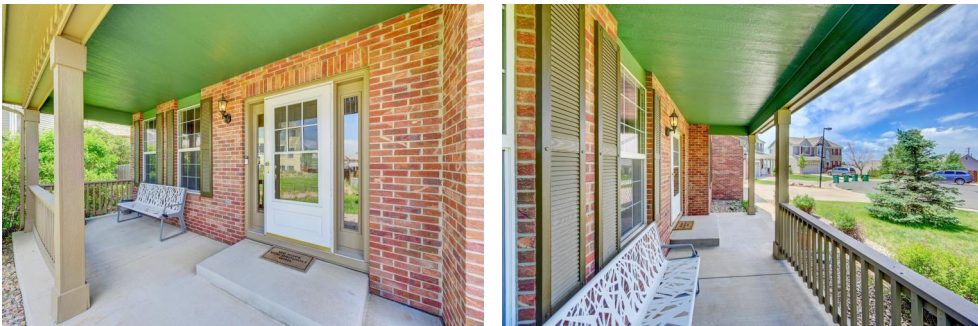

4888 S Killarney Court
 Aurora, CO 80015
 COMMUNITY: Willow Trace

MLS # 2040166
 PRICE \$689,990

Single Family

3735 SQFT

4 Beds

3/1 Baths

3 Car

0.22 Acre