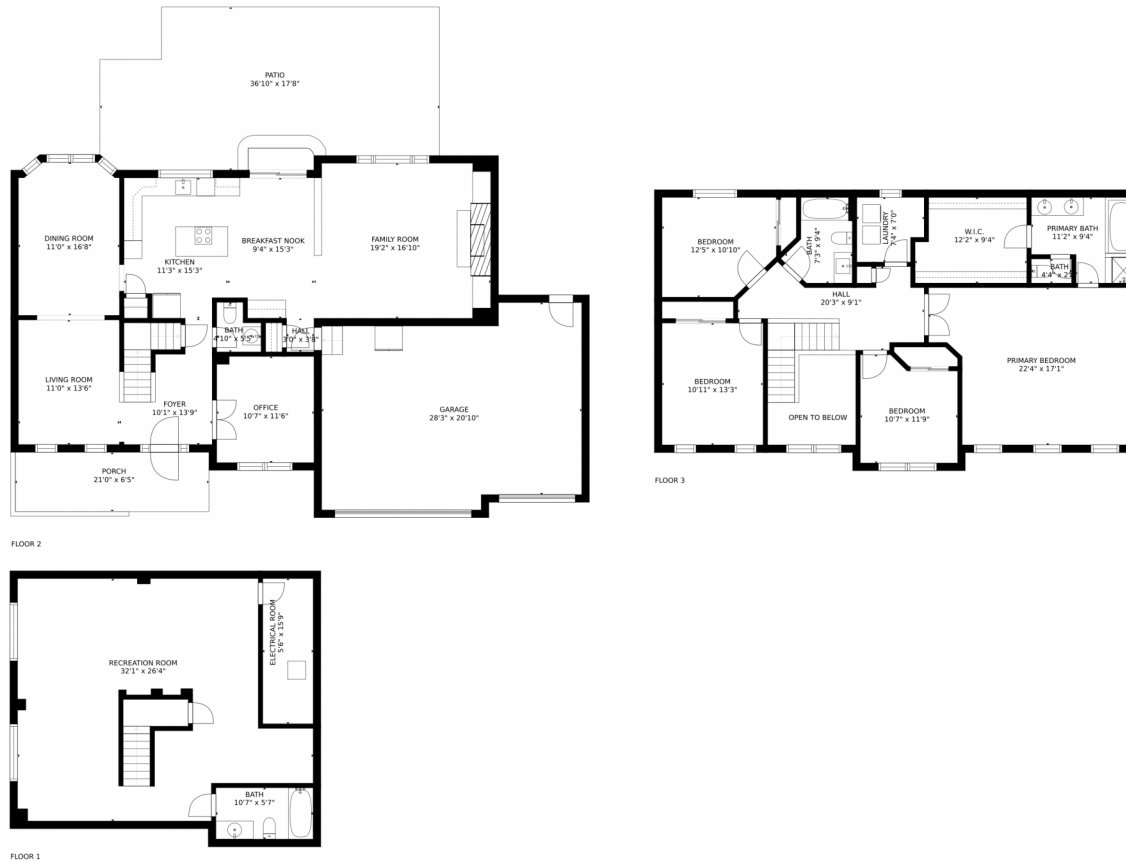

Shawn Engel
 303-308-8000
 shawnengel@earthlink.net
 http://www.corealestateonline.com

Scan code
 for more
 property
 details

4888 S Killarney Court, Aurora, CO 80015 – Main Level

GROSS INTERNAL AREA
FLOOR 1: 866 sq. ft., FLOOR 2: 1286 sq. ft.
FLOOR 3: 1324 sq. ft., EXCLUDED AREAS:
GARAGE: 569 sq. ft., PATIO: 592 sq. ft.
PORCH: 136 sq. ft.
TOTAL: 3477 sq. ft.
SIZES AND DIMENSIONS ARE APPROXIMATE, ACTUAL MAY VARY.

GROSS INTERNAL AREA
FLOOR 1: 866 sq. ft, FLOOR 2: 1286 sq. ft
FLOOR 3: 1324 sq. ft, EXCLUDED AREAS:
GARAGE: 569 sq. ft, PATIO: 592 sq. ft
PORCH: 136 sq. ft
TOTAL: 3477 sq. ft
SIZES AND DIMENSIONS ARE APPROXIMATE, ACTUAL MAY VARY.

Disclaimer: Sizes and Dimensions are Approximate, Actual May Vary.

Shawn Engel
303-308-8000
shawnengel@earthlink.net
<http://www.corealestateonline.com>

Scan code
for more
property
details

4888 S Killarney Court, Aurora, CO 80015 – All Levels

GROSS INTERNAL AREA
 FLOOR 1: 866 sq. ft., FLOOR 2: 1286 sq. ft.
 FLOOR 3: 1324 sq. ft., EXCLUDED AREAS:
 GARAGE: 569 sq. ft., PATIO: 592 sq. ft.
 PORCH: 136 sq. ft.
 TOTAL: 3477 sq. ft.
 SIZES AND DIMENSIONS ARE APPROXIMATE, ACTUAL MAY VARY.