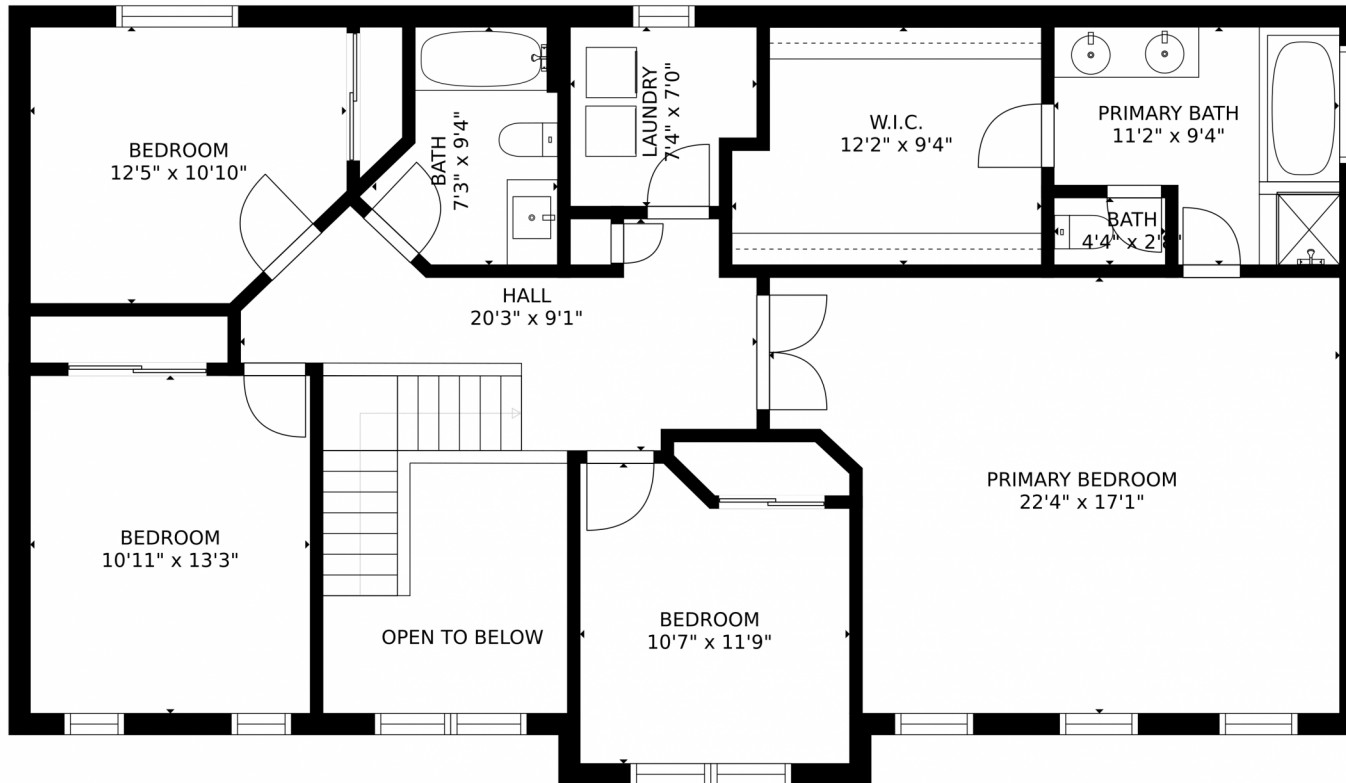

4888 S Killarney Court
 Aurora, CO 80015
 COMMUNITY: Willow Trace

MLS # 2040166
 PRICE \$689,990

Single Family

3735 SQFT

4 Beds

3/1 Baths

3 Car

0.22 Acre

Shawn Engel
 303-308-8000
 shawnengel@earthlink.net
 http://www.corealestateonline.com

Scan code
 for more
 property
 details

4888 S Killarney Court, Aurora, CO 80015 – Main Level

GROSS INTERNAL AREA
FLOOR 1: 866 sq. ft., FLOOR 2: 1286 sq. ft.
FLOOR 3: 1324 sq. ft., EXCLUDED AREAS:
GARAGE: 569 sq. ft., PATIO: 592 sq. ft.
PORCH: 136 sq. ft.
TOTAL: 3477 sq. ft.
SIZES AND DIMENSIONS ARE APPROXIMATE, ACTUAL MAY VARY.

GROSS INTERNAL AREA
FLOOR 1: 866 sq. ft., FLOOR 2: 1286 sq. ft.
FLOOR 3: 1324 sq. ft., EXCLUDED AREAS:
GARAGE: 569 sq. ft., PATIO: 592 sq. ft.
PORCH: 136 sq. ft.
TOTAL: 3477 sq. ft.
SIZES AND DIMENSIONS ARE APPROXIMATE, ACTUAL MAY VARY.

GROSS INTERNAL AREA
FLOOR 1: 866 sq. ft, FLOOR 2: 1286 sq. ft
FLOOR 3: 1324 sq. ft, EXCLUDED AREAS:
GARAGE: 569 sq. ft, PATIO: 592 sq. ft
PORCH: 136 sq. ft
TOTAL: 3477 sq. ft
SIZES AND DIMENSIONS ARE APPROXIMATE, ACTUAL MAY VARY.