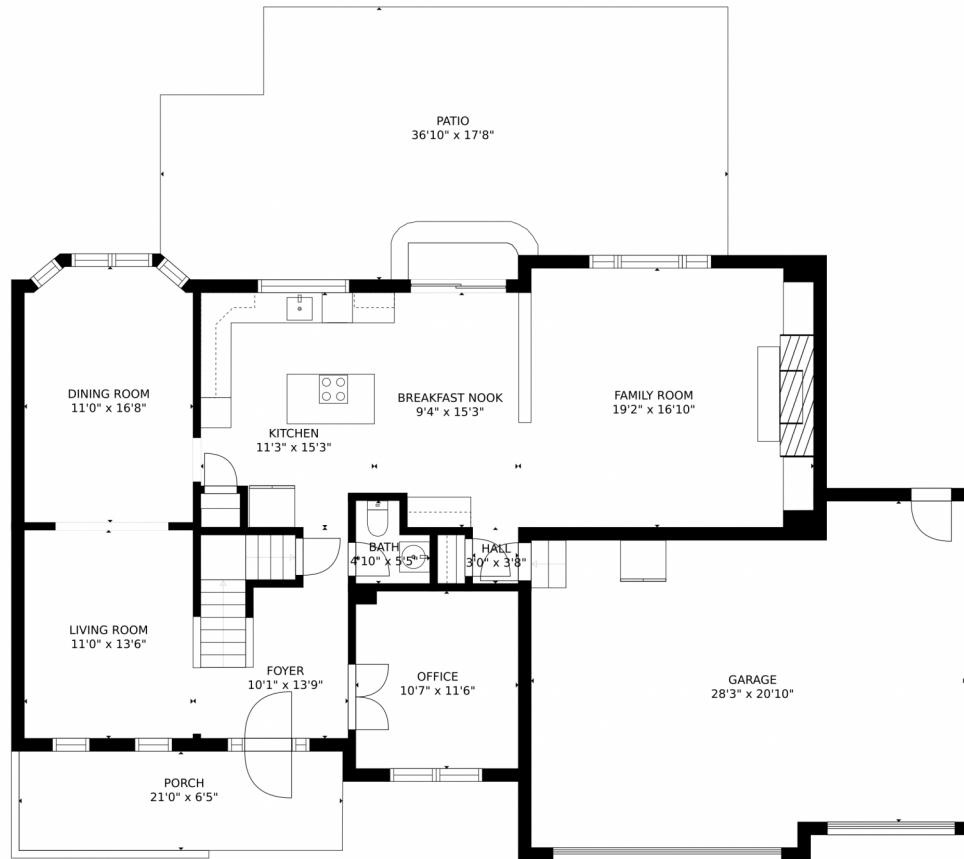

4888 S Killarney Court
 Aurora, CO 80015
 COMMUNITY: Willow Trace

MLS # 2040166
 PRICE \$689,990

Single Family

3735 SQFT

4 Beds

3/1 Baths

3 Car

0.22 Acre

Shawn Engel
 303-308-8000
 shawnengel@earthlink.net
 http://www.corealestateonline.com

Scan code
 for more
 property
 details

4888 S Killarney Court, Aurora, CO 80015 – Main Level

GROSS INTERNAL AREA
FLOOR 1: 866 sq. ft., FLOOR 2: 1286 sq. ft.
FLOOR 3: 1324 sq. ft., EXCLUDED AREAS:
GARAGE: 569 sq. ft., PATIO: 592 sq. ft.
PORCH: 136 sq. ft.
TOTAL: 3477 sq. ft.
SIZES AND DIMENSIONS ARE APPROXIMATE, ACTUAL MAY VARY.

GROSS INTERNAL AREA
FLOOR 1: 866 sq. ft., FLOOR 2: 1286 sq. ft.
FLOOR 3: 1324 sq. ft., EXCLUDED AREAS:
GARAGE: 569 sq. ft., PATIO: 592 sq. ft.
PORCH: 136 sq. ft.
TOTAL: 3477 sq. ft.
SIZES AND DIMENSIONS ARE APPROXIMATE, ACTUAL MAY VARY.

GROSS INTERNAL AREA
FLOOR 1: 866 sq. ft, FLOOR 2: 1286 sq. ft
FLOOR 3: 1324 sq. ft, EXCLUDED AREAS:
GARAGE: 569 sq. ft, PATIO: 592 sq. ft
PORCH: 136 sq. ft
TOTAL: 3477 sq. ft
SIZES AND DIMENSIONS ARE APPROXIMATE, ACTUAL MAY VARY.