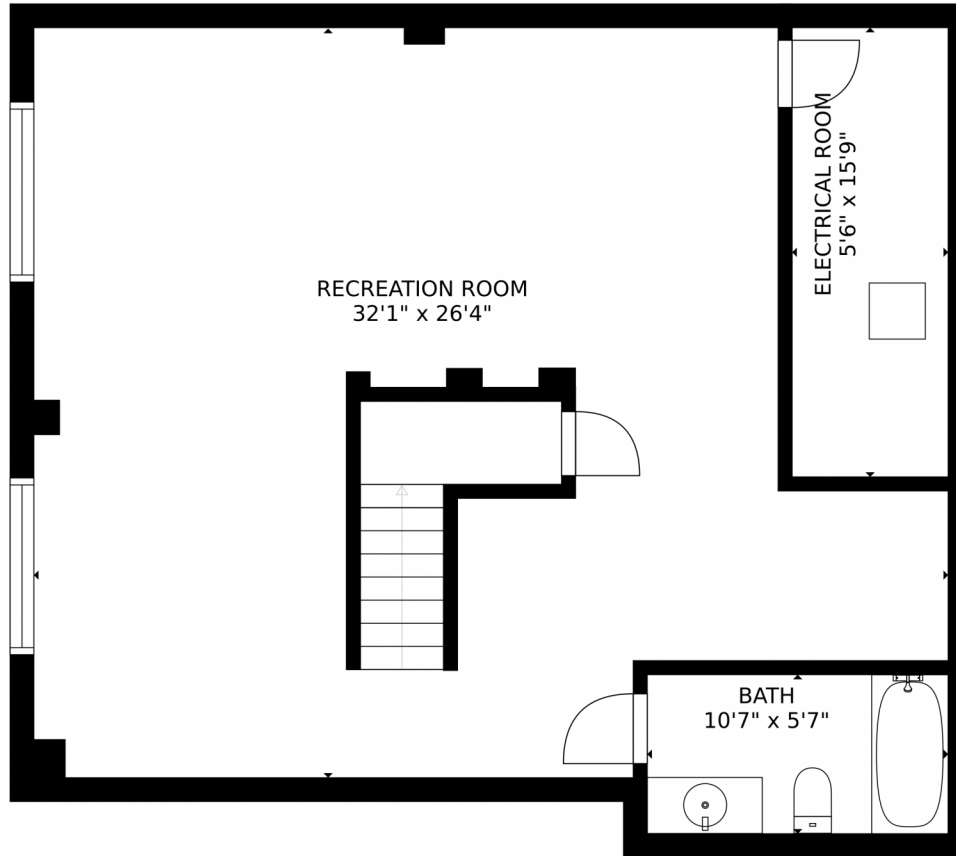

Shawn Engel
 303-308-8000
 shawnengel@earthlink.net
 http://www.corealestateonline.com

Scan code
 for more
 property
 details

4888 S Killarney Court, Aurora, CO 80015 – Main Level

GROSS INTERNAL AREA
FLOOR 1: 866 sq. ft., FLOOR 2: 1286 sq. ft.
FLOOR 3: 1324 sq. ft., EXCLUDED AREAS:
GARAGE: 569 sq. ft., PATIO: 592 sq. ft.
PORCH: 136 sq. ft.
TOTAL: 3477 sq. ft.
SIZES AND DIMENSIONS ARE APPROXIMATE, ACTUAL MAY VARY.

GROSS INTERNAL AREA
FLOOR 1: 866 sq. ft., FLOOR 2: 1286 sq. ft.
FLOOR 3: 1324 sq. ft., EXCLUDED AREAS:
GARAGE: 569 sq. ft., PATIO: 592 sq. ft.
PORCH: 136 sq. ft.
TOTAL: 3477 sq. ft.
SIZES AND DIMENSIONS ARE APPROXIMATE, ACTUAL MAY VARY.

Disclaimer: Sizes and Dimensions are Approximate, Actual May Vary.

Shawn Engel
303-308-8000
shawnengel@earthlink.net
<http://www.corealestateonline.com>

Scan code
for more
property
details

4888 S Killarney Court, Aurora, CO 80015 – Lower Level

GROSS INTERNAL AREA
FLOOR 1: 866 sq. ft, FLOOR 2: 1286 sq. ft
FLOOR 3: 1324 sq. ft, EXCLUDED AREAS:
GARAGE: 569 sq. ft, PATIO: 592 sq. ft
PORCH: 136 sq. ft
TOTAL: 3477 sq. ft
SIZES AND DIMENSIONS ARE APPROXIMATE, ACTUAL MAY VARY.