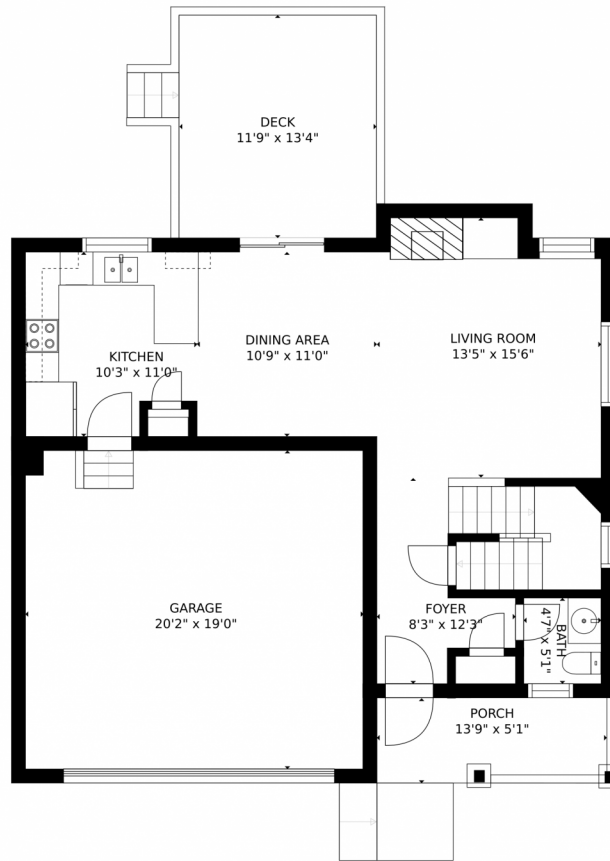

 Single Family  1537 SQFT

Taylor Haas
303-665-7368
taylorh@coloradorpm.com
<https://www.coloradorpm.com/available-rental-properties-denver>

14357 Woodrock Path, Colorado Springs, CO 80921 – Main Level

GROSS INTERNAL AREA
FLOOR 1: 502 sq. ft. FLOOR 2: 591 sq. ft
FLOOR 3: 963 sq. ft. EXCLUDED AREAS:
GARAGE: 382 sq. ft., DECK: 157 sq. ft
PORCH: 72 sq. ft
TOTAL: 2055 sq. ft
SIZES AND DIMENSIONS ARE APPROXIMATE, ACTUAL MAY VARY.

14357 Woodrock Path, Colorado Springs, CO 80921 – Upper Level

GROSS INTERNAL AREA
FLOOR 1: 502 sq. ft. FLOOR 2: 591 sq. ft.
FLOOR 3: 963 sq. ft. EXCLUDED AREAS:
GARAGE: 382 sq. ft. DECK: 157 sq. ft.
PORCH: 72 sq. ft.
TOTAL: 2055 sq. ft.
SIZES AND DIMENSIONS ARE APPROXIMATE, ACTUAL MAY VARY.

14357 Woodrock Path, Colorado Springs, CO 80921 – Lower Level

GROSS INTERNAL AREA
FLOOR 1: 502 sq. ft., FLOOR 2: 591 sq. ft.
FLOOR 3: 963 sq. ft., EXCLUDED AREAS:
GARAGE: 382 sq. ft., DECK: 157 sq. ft.
PORCH: 72 sq. ft.
TOTAL: 2055 sq. ft.
SIZES AND DIMENSIONS ARE APPROXIMATE, ACTUAL MAY VARY.

GROSS INTERNAL AREA
FLOOR 1: 502 sq. ft, FLOOR 2: 591 sq. ft
FLOOR 3: 963 sq. ft, EXCLUDED AREAS:
GARAGE: 382 sq. ft, DECK: 157 sq. ft
PORCH: 72 sq. ft
TOTAL: 2055 sq. ft
SIZES AND DIMENSIONS ARE APPROXIMATE, ACTUAL MAY VARY.