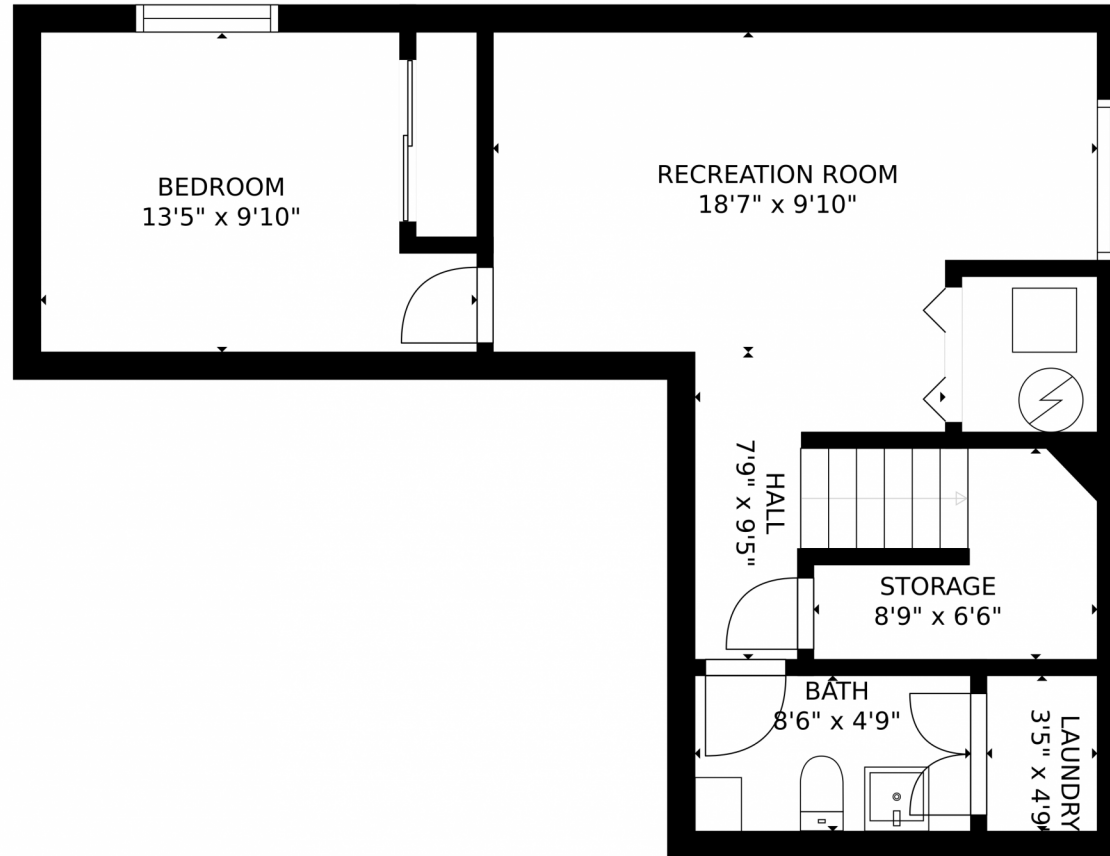

14357 Woodrock Path, Colorado Springs, CO 80921 – Upper Level

GROSS INTERNAL AREA
FLOOR 1: 502 sq. ft. FLOOR 2: 591 sq. ft.
FLOOR 3: 963 sq. ft. EXCLUDED AREAS:
GARAGE: 382 sq. ft. DECK: 157 sq. ft.
PORCH: 72 sq. ft.
TOTAL: 2055 sq. ft.
SIZES AND DIMENSIONS ARE APPROXIMATE, ACTUAL MAY VARY.

14357 Woodrock Path, Colorado Springs, CO 80921 – Lower Level

GROSS INTERNAL AREA
FLOOR 1: 502 sq. ft., FLOOR 2: 591 sq. ft.
FLOOR 3: 963 sq. ft., EXCLUDED AREAS:
GARAGE: 382 sq. ft., DECK: 157 sq. ft.
PORCH: 72 sq. ft.
TOTAL: 2055 sq. ft.
SIZES AND DIMENSIONS ARE APPROXIMATE, ACTUAL MAY VARY.

GROSS INTERNAL AREA
FLOOR 1: 502 sq. ft, FLOOR 2: 591 sq. ft
FLOOR 3: 963 sq. ft, EXCLUDED AREAS:
GARAGE: 382 sq. ft, DECK: 157 sq. ft
PORCH: 72 sq. ft
TOTAL: 2055 sq. ft
SIZES AND DIMENSIONS ARE APPROXIMATE, ACTUAL MAY VARY.