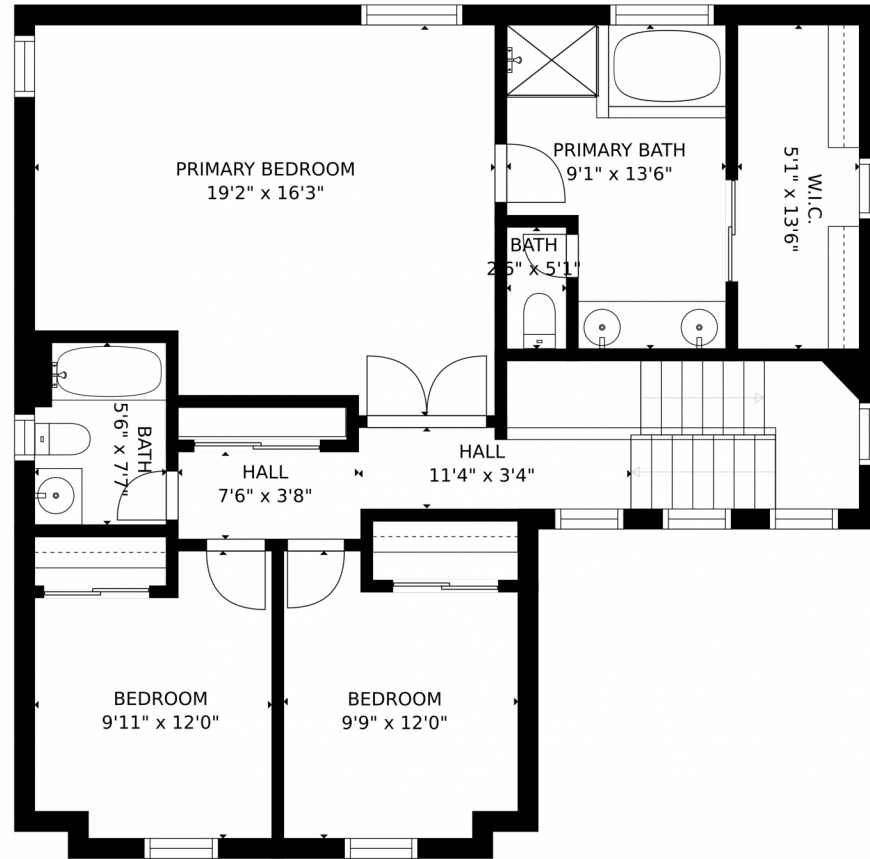

 Single Family  1537 SQFT

Taylor Haas
303-665-7368
taylorh@coloradorpm.com
<https://www.coloradorpm.com/available-rental-properties-denver>

14357 Woodrock Path, Colorado Springs, CO 80921 – Main Level

GROSS INTERNAL AREA
FLOOR 1: 502 sq. ft. FLOOR 2: 591 sq. ft
FLOOR 3: 963 sq. ft. EXCLUDED AREAS:
GARAGE: 382 sq. ft., DECK: 157 sq. ft
PORCH: 72 sq. ft
TOTAL: 2055 sq. ft
SIZES AND DIMENSIONS ARE APPROXIMATE, ACTUAL MAY VARY.

14357 Woodrock Path, Colorado Springs, CO 80921 – Upper Level

GROSS INTERNAL AREA
FLOOR 1: 502 sq. ft. FLOOR 2: 591 sq. ft.
FLOOR 3: 963 sq. ft. EXCLUDED AREAS:
GARAGE: 382 sq. ft. DECK: 157 sq. ft.
PORCH: 72 sq. ft.
TOTAL: 2055 sq. ft.
SIZES AND DIMENSIONS ARE APPROXIMATE, ACTUAL MAY VARY.

14357 Woodrock Path, Colorado Springs, CO 80921 – Lower Level

GROSS INTERNAL AREA
FLOOR 1: 502 sq. ft., FLOOR 2: 591 sq. ft.
FLOOR 3: 963 sq. ft., EXCLUDED AREAS:
GARAGE: 382 sq. ft., DECK: 157 sq. ft.
PORCH: 72 sq. ft.
TOTAL: 2055 sq. ft.
SIZES AND DIMENSIONS ARE APPROXIMATE, ACTUAL MAY VARY.