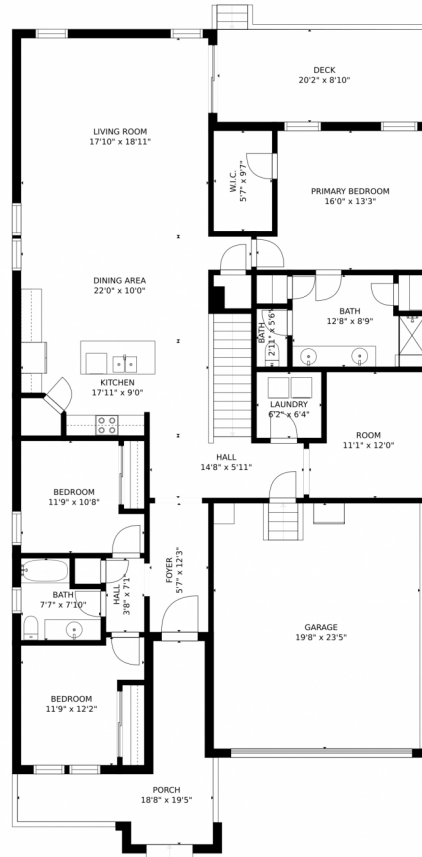

 Single Family  3198 SQFT

Taylor Haas
303-665-7368
taylorh@coloradorpm.com
<https://www.coloradorpm.com/available-rental-properties-denver>

4537 South Netherland Street, Aurora, CO 80015 – 1st Floor

GROSS INTERNAL AREA
FLOOR 1: 1754 sq. ft, FLOOR 2: 1885 sq. ft
EXCLUDED AREAS: , GARAGE: 472 sq. ft
DECK: 178 sq. ft, PORCH: 166 sq. ft
TOTAL: 3639 sq. ft
SIZES AND DIMENSIONS ARE APPROXIMATE, ACTUAL MAY VARY.

4537 South Netherland Street, Aurora, CO 80015 — Basement

GROSS INTERNAL AREA
FLOOR 1: 1754 sq. ft, FLOOR 2: 1885 sq. ft
EXCLUDED AREAS: , GARAGE: 472 sq. ft
DECK: 178 sq. ft, PORCH: 166 sq. ft
TOTAL: 3639 sq. ft
SIZES AND DIMENSIONS ARE APPROXIMATE, ACTUAL MAY VARY.

GROSS INTERNAL AREA
FLOOR 1: 1754 sq. ft, FLOOR 2: 1885 sq. ft
EXCLUDED AREAS: , GARAGE: 472 sq. ft
DECK: 178 sq. ft, PORCH: 166 sq. ft
TOTAL: 3639 sq. ft
SIZES AND DIMENSIONS ARE APPROXIMATE, ACTUAL MAY VARY.