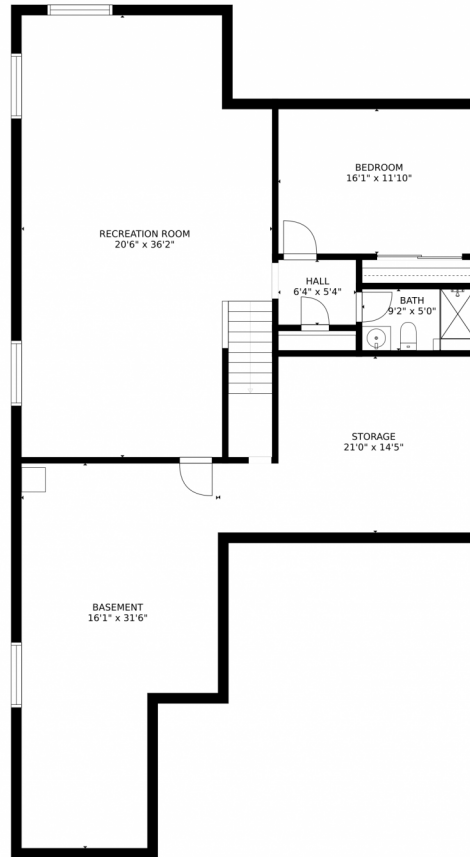

 Single Family  3198 SQFT

Taylor Haas
303-665-7368
taylorh@coloradorpm.com
<https://www.coloradorpm.com/available-rental-properties-denver>

4537 South Netherland Street, Aurora, CO 80015 – 1st Floor

GROSS INTERNAL AREA
FLOOR 1: 1754 sq. ft, FLOOR 2: 1885 sq. ft
EXCLUDED AREAS: , GARAGE: 472 sq. ft
DECK: 178 sq. ft, PORCH: 166 sq. ft
TOTAL: 3639 sq. ft
SIZES AND DIMENSIONS ARE APPROXIMATE, ACTUAL MAY VARY.

4537 South Netherland Street, Aurora, CO 80015 — Basement

GROSS INTERNAL AREA
FLOOR 1: 1754 sq. ft, FLOOR 2: 1885 sq. ft
EXCLUDED AREAS: , GARAGE: 472 sq. ft
DECK: 178 sq. ft, PORCH: 166 sq. ft
TOTAL: 3639 sq. ft
SIZES AND DIMENSIONS ARE APPROXIMATE, ACTUAL MAY VARY.

GROSS INTERNAL AREA
FLOOR 1: 1754 sq. ft, FLOOR 2: 1885 sq. ft
EXCLUDED AREAS: , GARAGE: 472 sq. ft
DECK: 178 sq. ft, PORCH: 166 sq. ft
TOTAL: 3639 sq. ft
SIZES AND DIMENSIONS ARE APPROXIMATE, ACTUAL MAY VARY.