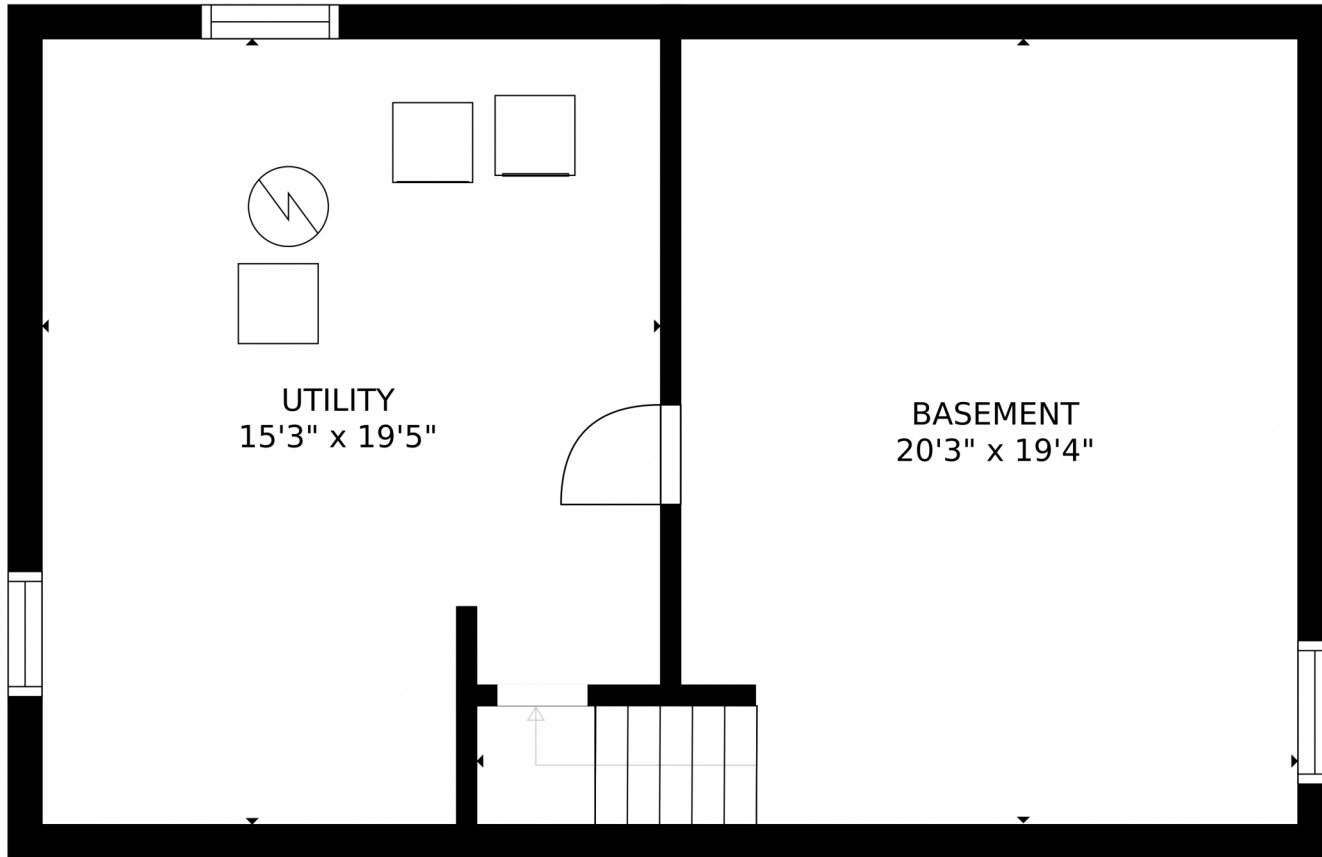

GROSS INTERNAL AREA
FLOOR 1: 600 sq. ft. FLOOR 2: 600 sq. ft.
FLOOR 3: 492 sq. ft. EXCLUDED AREAS:
PATIO: 117 sq. ft. PORCH: 96 sq. ft.
TOTAL: 1693 sq. ft.
SIZES AND DIMENSIONS ARE APPROXIMATE, ACTUAL MAY VARY.

Disclaimer: Sizes and Dimensions are Approximate, Actual May Vary.

Taylor Haas
303-665-7368
taylorh@coloradorpm.com
<https://www.coloradorpm.com/available-rental-properties-denver>

GROSS INTERNAL AREA
FLOOR 1: 600 sq. ft. FLOOR 2: 600 sq. ft.
FLOOR 3: 492 sq. ft. EXCLUDED AREAS:
PATIO: 117 sq. ft. PORCH: 96 sq. ft.
TOTAL: 1693 sq. ft.
SIZES AND DIMENSIONS ARE APPROXIMATE, ACTUAL MAY VARY.

Disclaimer: Sizes and Dimensions are Approximate, Actual May Vary.

Taylor Haas
303-665-7368
taylorh@coloradorpm.com
<https://www.coloradorpm.com/available-rental-properties-denver>

GROSS INTERNAL AREA
FLOOR 1: 600 sq. ft, FLOOR 2: 600 sq. ft
FLOOR 3: 492 sq. ft, EXCLUDED AREAS:
PATIO: 117 sq. ft, PORCH: 96 sq. ft
TOTAL: 1693 sq. ft
SIZES AND DIMENSIONS ARE APPROXIMATE, ACTUAL MAY VARY.

GROSS INTERNAL AREA
FLOOR 1: 600 sq. ft, FLOOR 2: 600 sq. ft
FLOOR 3: 492 sq. ft, EXCLUDED AREAS:
PATIO: 117 sq. ft, PORCH: 96 sq. ft
TOTAL: 1693 sq. ft
SIZES AND DIMENSIONS ARE APPROXIMATE, ACTUAL MAY VARY.