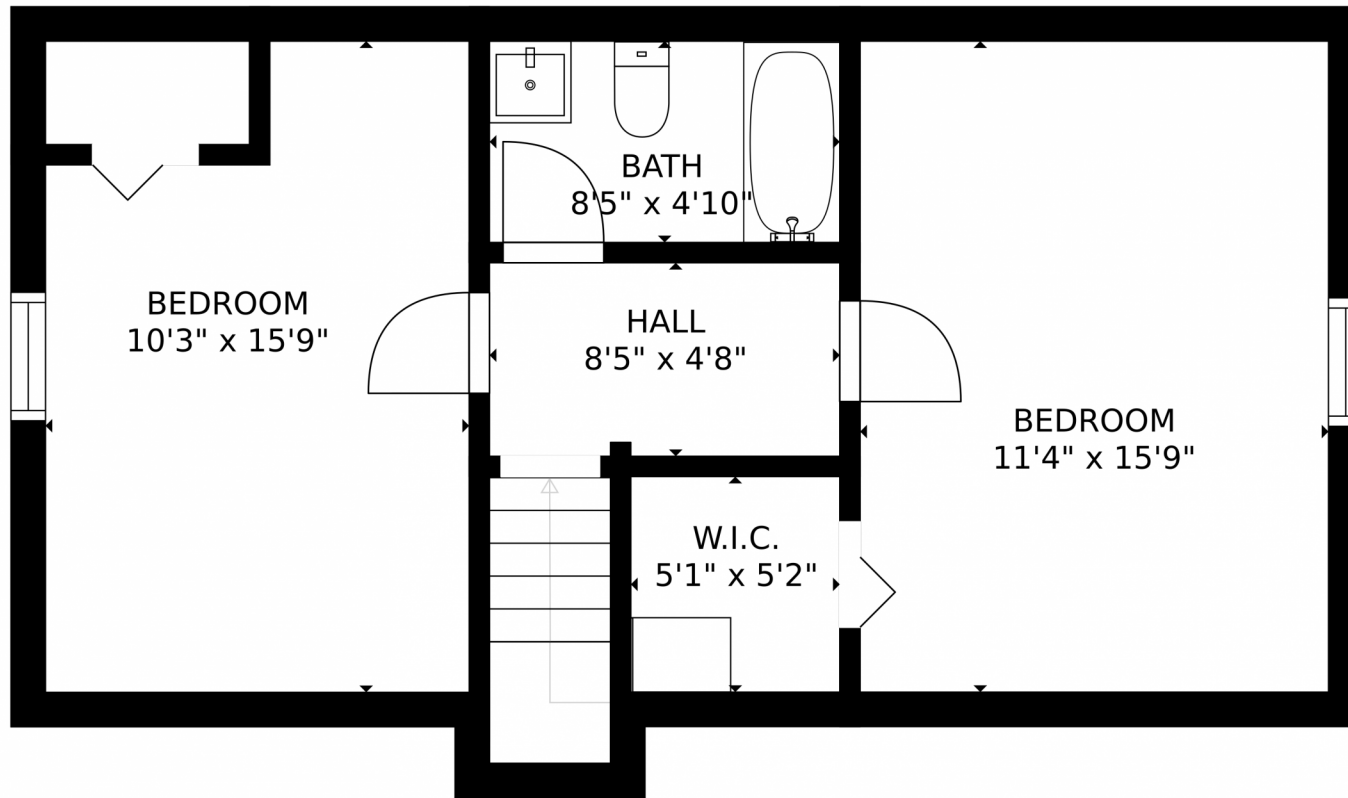

GROSS INTERNAL AREA
FLOOR 1: 600 sq. ft. FLOOR 2: 600 sq. ft.
FLOOR 3: 492 sq. ft. EXCLUDED AREAS:
PATIO: 117 sq. ft. PORCH: 96 sq. ft.
TOTAL: 1693 sq. ft.
SIZES AND DIMENSIONS ARE APPROXIMATE, ACTUAL MAY VARY.

Disclaimer: Sizes and Dimensions are Approximate, Actual May Vary.

Taylor Haas
303-665-7368
taylorh@coloradorpm.com
<https://www.coloradorpm.com/available-rental-properties-denver>

GROSS INTERNAL AREA
FLOOR 1: 600 sq. ft. FLOOR 2: 600 sq. ft.
FLOOR 3: 492 sq. ft. EXCLUDED AREAS:
PATIO: 117 sq. ft. PORCH: 96 sq. ft.
TOTAL: 1693 sq. ft.
SIZES AND DIMENSIONS ARE APPROXIMATE, ACTUAL MAY VARY.

Disclaimer: Sizes and Dimensions are Approximate, Actual May Vary.

Taylor Haas
303-665-7368
taylorh@coloradorpm.com
<https://www.coloradorpm.com/available-rental-properties-denver>

GROSS INTERNAL AREA
FLOOR 1: 600 sq. ft, FLOOR 2: 600 sq. ft
FLOOR 3: 492 sq. ft, EXCLUDED AREAS:
PATIO: 117 sq. ft, PORCH: 96 sq. ft
TOTAL: 1693 sq. ft
SIZES AND DIMENSIONS ARE APPROXIMATE, ACTUAL MAY VARY.

GROSS INTERNAL AREA
FLOOR 1: 600 sq. ft, FLOOR 2: 600 sq. ft
FLOOR 3: 492 sq. ft, EXCLUDED AREAS:
PATIO: 117 sq. ft, PORCH: 96 sq. ft
TOTAL: 1693 sq. ft
SIZES AND DIMENSIONS ARE APPROXIMATE, ACTUAL MAY VARY.