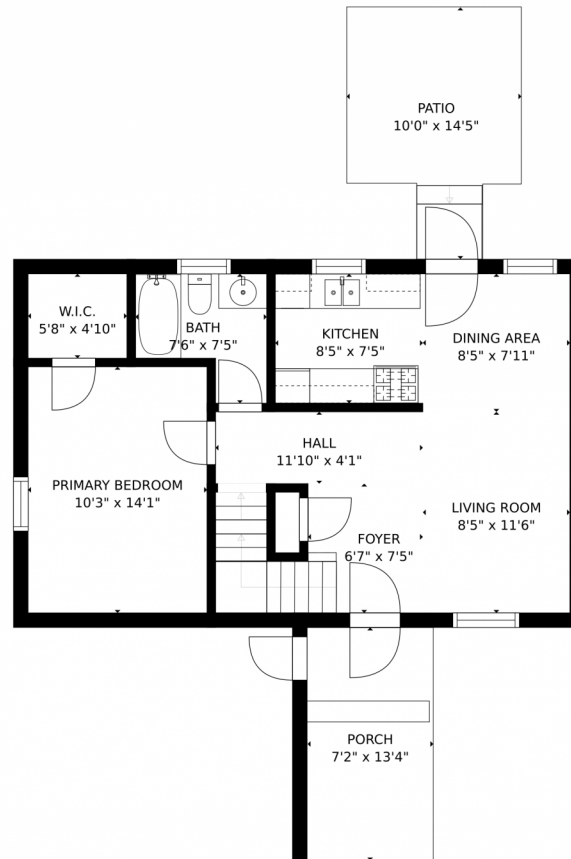

 Single Family

 1088 SQFT

 3 Beds

 2 Baths

Taylor Haas
303-665-7368
taylorh@coloradorpm.com
<https://www.coloradorpm.com/available-rental-properties-denver>

10480 Holland Court, Westminster, CO 80021 – Main

GROSS INTERNAL AREA
FLOOR 1: 600 sq. ft. FLOOR 2: 600 sq. ft.
FLOOR 3: 492 sq. ft. EXCLUDED AREAS:
PATIO: 117 sq. ft. PORCH: 96 sq. ft.
TOTAL: 1693 sq. ft.
SIZES AND DIMENSIONS ARE APPROXIMATE, ACTUAL MAY VARY.

Disclaimer: Sizes and Dimensions are Approximate, Actual May Vary.

Taylor Haas
303-665-7368
taylorh@coloradorpm.com
<https://www.coloradorpm.com/available-rental-properties-denver>

GROSS INTERNAL AREA
FLOOR 1: 600 sq. ft. FLOOR 2: 600 sq. ft.
FLOOR 3: 492 sq. ft. EXCLUDED AREAS:
PATIO: 117 sq. ft. PORCH: 96 sq. ft.
TOTAL: 1693 sq. ft.
SIZES AND DIMENSIONS ARE APPROXIMATE, ACTUAL MAY VARY.

Disclaimer: Sizes and Dimensions are Approximate, Actual May Vary.

Taylor Haas
303-665-7368
taylorh@coloradorpm.com
<https://www.coloradorpm.com/available-rental-properties-denver>

GROSS INTERNAL AREA
FLOOR 1: 600 sq. ft, FLOOR 2: 600 sq. ft
FLOOR 3: 492 sq. ft, EXCLUDED AREAS:
PATIO: 117 sq. ft, PORCH: 96 sq. ft
TOTAL: 1693 sq. ft
SIZES AND DIMENSIONS ARE APPROXIMATE, ACTUAL MAY VARY.