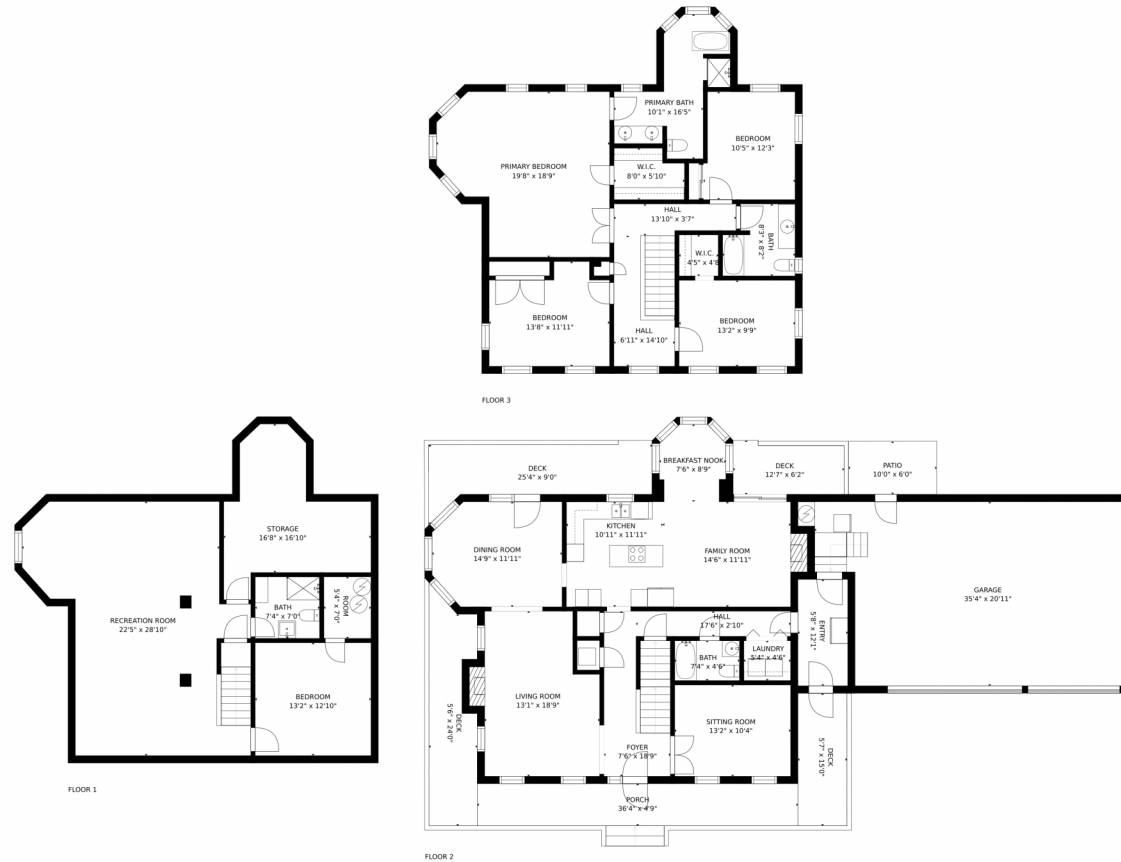

# 2090 Helen Court, Parker, CO 80138 – Main Level

GROSS INTERNAL AREA  
FLOOR 1: 1084 sq. ft. FLOOR 2: 1299 sq. ft.  
FLOOR 3: 1201 sq. ft. EXCLUDED AREAS:  
GARAGE: 683 sq. ft. DECK: 433 sq. ft.  
PATIO: 61 sq. ft. PORCH: 174 sq. ft.  
TOTAL: 3585 sq. ft.  
SIZES AND DIMENSIONS ARE APPROXIMATE. ACTUAL MAY VARY.

# 2090 Helen Court, Parker, CO 80138 – Upper Level

GROSS INTERNAL AREA  
FLOOR 1: 1084 sq. ft, FLOOR 2: 1299 sq. ft  
FLOOR 3: 1201 sq. ft, EXCLUDED AREAS:  
GARAGE: 683 sq. ft, DECK: 433 sq. ft  
PATIO: 61 sq. ft, PORCH: 174 sq. ft  
TOTAL: 3585 sq. ft  
SIZES AND DIMENSIONS ARE APPROXIMATE, ACTUAL MAY VARY.

GROSS INTERNAL AREA  
FLOOR 1: 1084 sq. ft, FLOOR 2: 1299 sq. ft  
FLOOR 3: 1201 sq. ft, EXCLUDED AREAS:  
GARAGE: 683 sq. ft, DECK: 433 sq. ft  
PATIO: 61 sq. ft, PORCH: 174 sq. ft  
TOTAL: 3585 sq. ft  
SIZES AND DIMENSIONS ARE APPROXIMATE, ACTUAL MAY VARY.

# 2090 Helen Court, Parker, CO 80138 – All Levels

GROSS INTERNAL AREA  
 FLOOR 1: 1084 sq. ft, FLOOR 2: 1299 sq. ft  
 FLOOR 3: 1201 sq. ft, EXCLUDED AREAS:  
 GARAGE: 683 sq. ft, DECK: 433 sq. ft  
 PATIO: 61 sq. ft, PORCH: 174 sq. ft  
 TOTAL: 3585 sq. ft  
 SIZES AND DIMENSIONS ARE APPROXIMATE, ACTUAL MAY VARY.