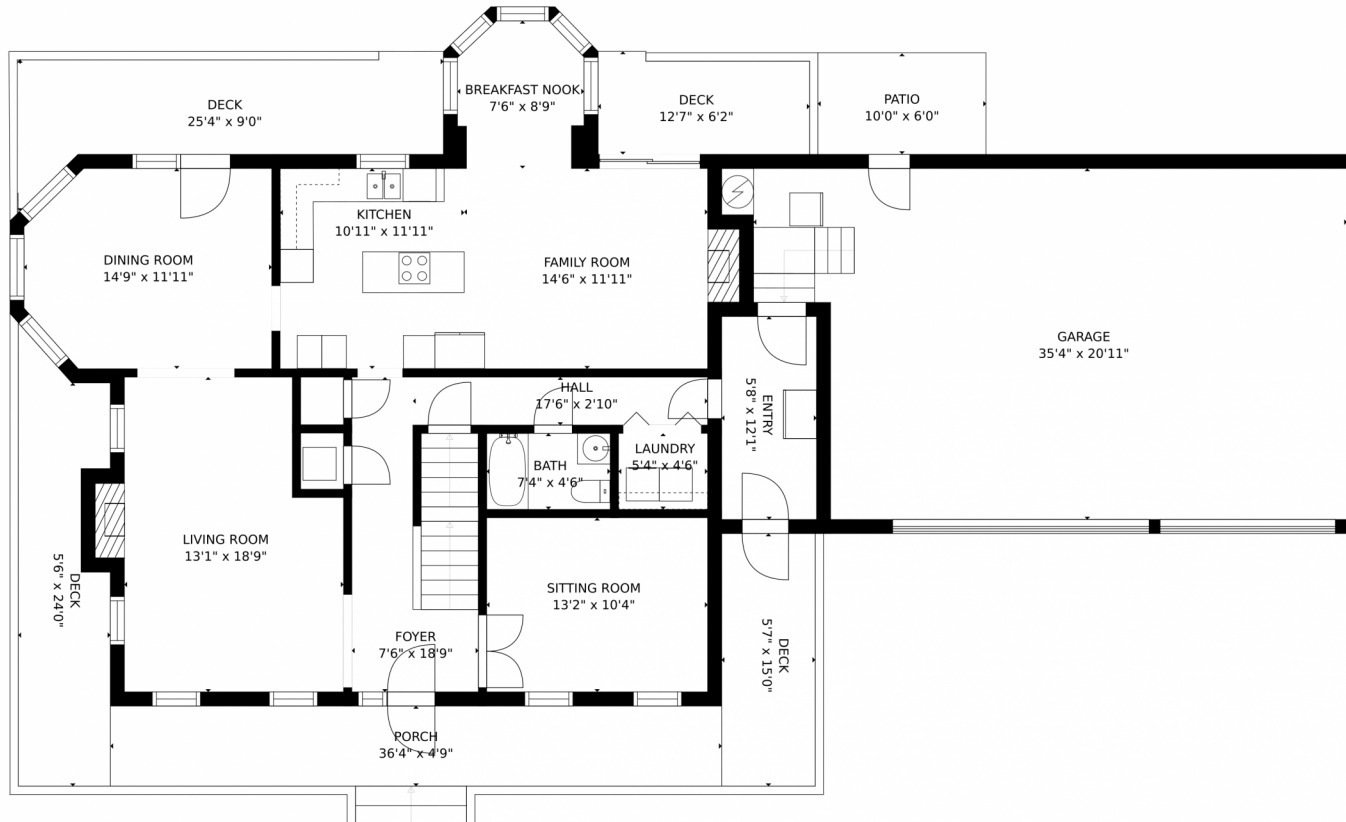

Single Family

2935 SQFT

**Chrissie Hopper**  
303-944-0194  
chrissie@inmotionre.com

Scan code  
for more  
property  
details

# 2090 Helen Court, Parker, CO 80138 – Main Level

GROSS INTERNAL AREA  
FLOOR 1: 1084 sq. ft. FLOOR 2: 1299 sq. ft.  
FLOOR 3: 1201 sq. ft. EXCLUDED AREAS:  
GARAGE: 683 sq. ft. DECK: 433 sq. ft.  
PATIO: 61 sq. ft. PORCH: 174 sq. ft.  
TOTAL: 3585 sq. ft.  
SIZES AND DIMENSIONS ARE APPROXIMATE. ACTUAL MAY VARY.

# 2090 Helen Court, Parker, CO 80138 – Upper Level

GROSS INTERNAL AREA  
FLOOR 1: 1084 sq. ft, FLOOR 2: 1299 sq. ft  
FLOOR 3: 1201 sq. ft, EXCLUDED AREAS:  
GARAGE: 683 sq. ft, DECK: 433 sq. ft  
PATIO: 61 sq. ft, PORCH: 174 sq. ft  
TOTAL: 3585 sq. ft  
SIZES AND DIMENSIONS ARE APPROXIMATE, ACTUAL MAY VARY.

# 2090 Helen Court, Parker, CO 80138 – All Levels

GROSS INTERNAL AREA  
 FLOOR 1: 1084 sq. ft, FLOOR 2: 1299 sq. ft  
 FLOOR 3: 1201 sq. ft, EXCLUDED AREAS:  
 GARAGE: 683 sq. ft, DECK: 433 sq. ft  
 PATIO: 61 sq. ft, PORCH: 174 sq. ft  
 TOTAL: 3585 sq. ft  
 SIZES AND DIMENSIONS ARE APPROXIMATE, ACTUAL MAY VARY.