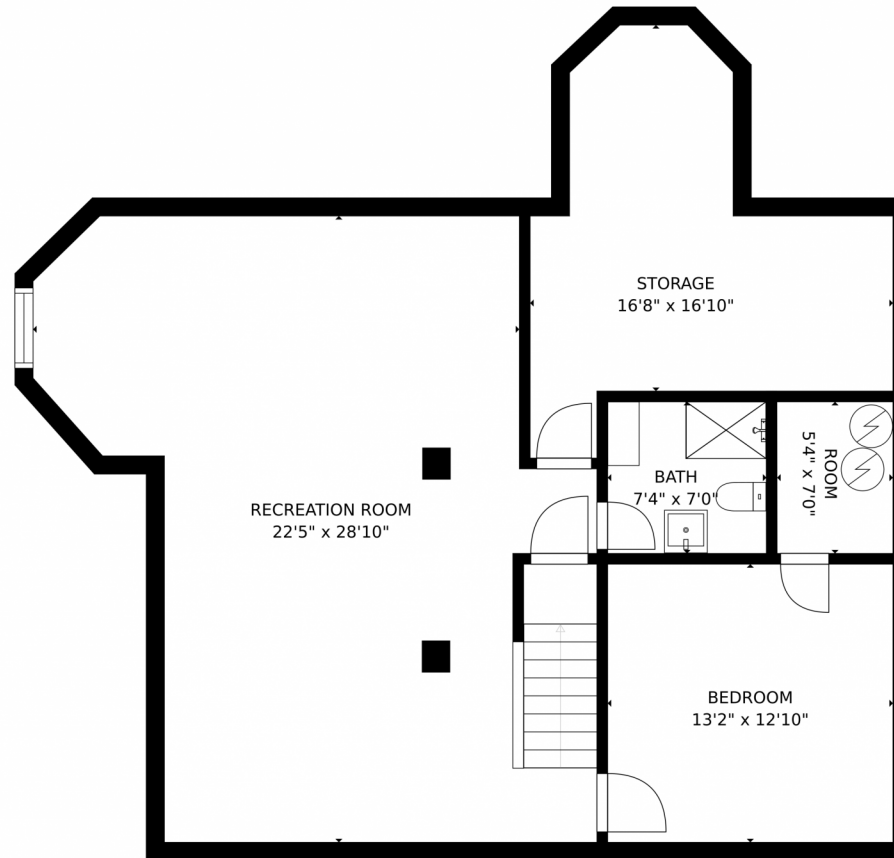

# 2090 Helen Court, Parker, CO 80138 – Main Level

GROSS INTERNAL AREA  
FLOOR 1: 1084 sq. ft. FLOOR 2: 1299 sq. ft.  
FLOOR 3: 1201 sq. ft. EXCLUDED AREAS:  
GARAGE: 683 sq. ft. DECK: 433 sq. ft.  
PATIO: 61 sq. ft. PORCH: 174 sq. ft.  
TOTAL: 3585 sq. ft.  
SIZES AND DIMENSIONS ARE APPROXIMATE. ACTUAL MAY VARY.

# 2090 Helen Court, Parker, CO 80138 – Upper Level

GROSS INTERNAL AREA  
FLOOR 1: 1084 sq. ft, FLOOR 2: 1299 sq. ft  
FLOOR 3: 1201 sq. ft, EXCLUDED AREAS:  
GARAGE: 683 sq. ft, DECK: 433 sq. ft  
PATIO: 61 sq. ft, PORCH: 174 sq. ft  
TOTAL: 3585 sq. ft  
SIZES AND DIMENSIONS ARE APPROXIMATE, ACTUAL MAY VARY.

Disclaimer: Sizes and Dimensions are Approximate, Actual May Vary.

**Chrissie Hopper**  
303-944-0194  
chrissie@inmotionre.com

Scan code for more property details

2090 Helen Court, Parker, CO 80138 – Lower Level

# 2090 Helen Court, Parker, CO 80138 – All Levels

GROSS INTERNAL AREA  
 FLOOR 1: 1084 sq. ft, FLOOR 2: 1299 sq. ft  
 FLOOR 3: 1201 sq. ft, EXCLUDED AREAS:  
 GARAGE: 683 sq. ft, DECK: 433 sq. ft  
 PATIO: 61 sq. ft, PORCH: 174 sq. ft  
 TOTAL: 3585 sq. ft  
 SIZES AND DIMENSIONS ARE APPROXIMATE, ACTUAL MAY VARY.