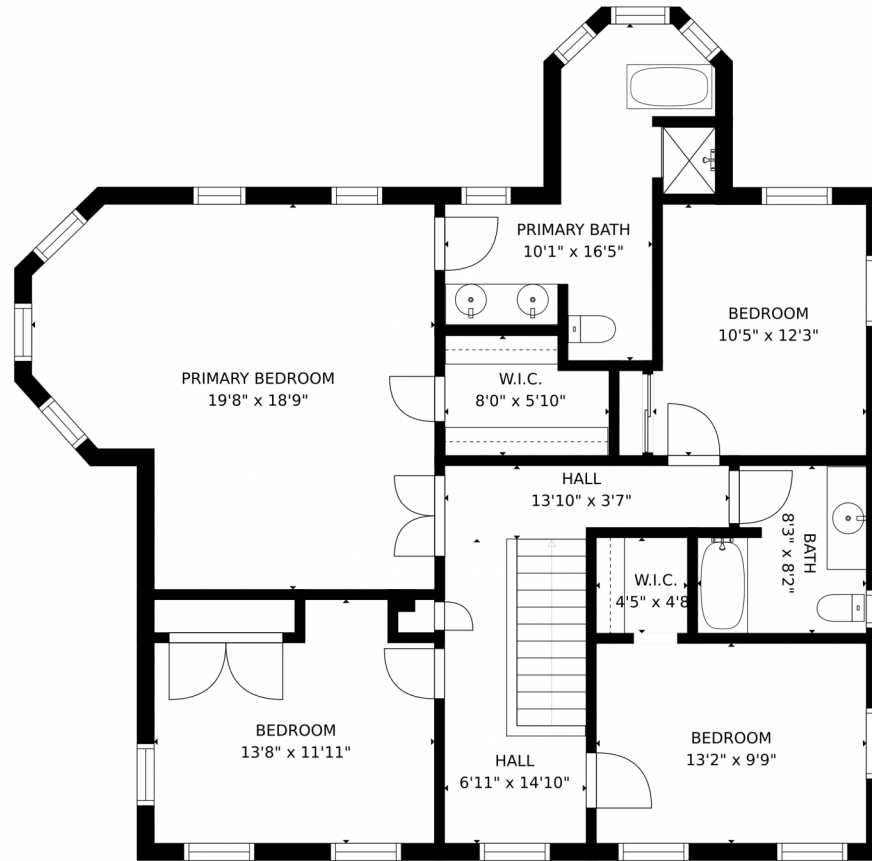

# 2090 Helen Court, Parker, CO 80138 – Main Level

GROSS INTERNAL AREA  
FLOOR 1: 1084 sq. ft. FLOOR 2: 1299 sq. ft.  
FLOOR 3: 1201 sq. ft. EXCLUDED AREAS:  
GARAGE: 683 sq. ft. DECK: 433 sq. ft.  
PATIO: 61 sq. ft. PORCH: 174 sq. ft.  
TOTAL: 3585 sq. ft.  
SIZES AND DIMENSIONS ARE APPROXIMATE. ACTUAL MAY VARY.

# 2090 Helen Court, Parker, CO 80138 – Upper Level

GROSS INTERNAL AREA  
FLOOR 1: 1084 sq. ft, FLOOR 2: 1299 sq. ft  
FLOOR 3: 1201 sq. ft, EXCLUDED AREAS:  
GARAGE: 683 sq. ft, DECK: 433 sq. ft  
PATIO: 61 sq. ft, PORCH: 174 sq. ft  
TOTAL: 3585 sq. ft  
SIZES AND DIMENSIONS ARE APPROXIMATE, ACTUAL MAY VARY.

GROSS INTERNAL AREA  
FLOOR 1: 1084 sq. ft, FLOOR 2: 1299 sq. ft  
FLOOR 3: 1201 sq. ft, EXCLUDED AREAS:  
GARAGE: 683 sq. ft, DECK: 433 sq. ft  
PATIO: 61 sq. ft, PORCH: 174 sq. ft  
TOTAL: 3585 sq. ft  
SIZES AND DIMENSIONS ARE APPROXIMATE, ACTUAL MAY VARY.

# 2090 Helen Court, Parker, CO 80138 – All Levels

GROSS INTERNAL AREA  
 FLOOR 1: 1084 sq. ft, FLOOR 2: 1299 sq. ft  
 FLOOR 3: 1201 sq. ft, EXCLUDED AREAS:  
 GARAGE: 683 sq. ft, DECK: 433 sq. ft  
 PATIO: 61 sq. ft, PORCH: 174 sq. ft  
 TOTAL: 3585 sq. ft  
 SIZES AND DIMENSIONS ARE APPROXIMATE, ACTUAL MAY VARY.