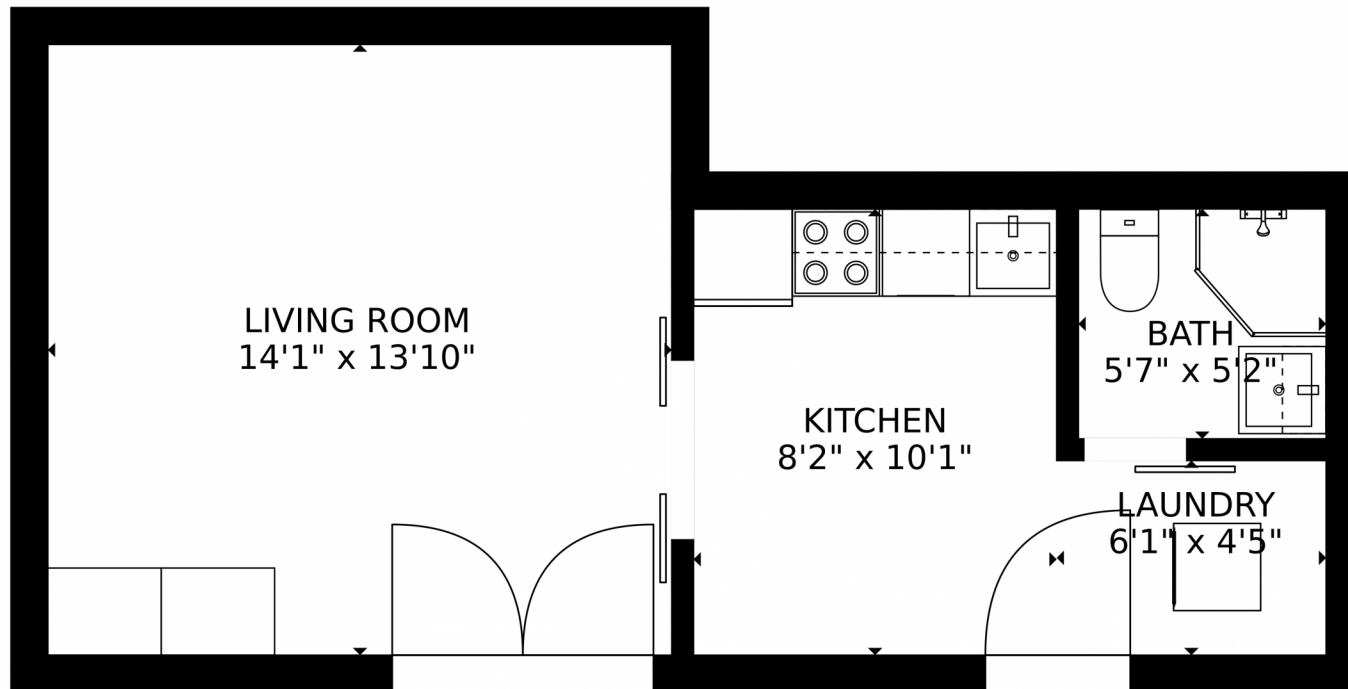

 Single Family

 450 SQFT

 1 Bed

 1 Baths

**Taylor Haas**  
303-665-7368  
taylorh@coloradorpm.com  
<https://www.coloradorpm.com/available-rental-properties-denv>

GROSS INTERNAL AREA  
FLOOR 1: 344 sq. ft  
TOTAL: 344 sq. ft  
SIZES AND DIMENSIONS ARE APPROXIMATE, ACTUAL MAY VARY.