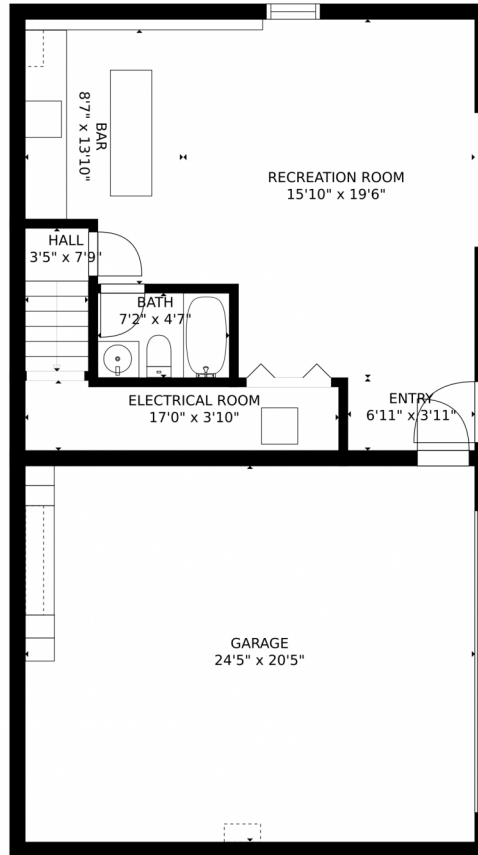

Single Family

3384 SQFT

Kourtney Swift
303-419-1909
swiftsells@msn.com

Scan code
for more
property
details

1224 Lodgepole Drive, Evergreen, CO 80439 – Main Level

GROSS INTERNAL AREA
FLOOR 1: 571 sq. ft, FLOOR 2: 1424 sq. ft
FLOOR 3: 1299 sq. ft, EXCLUDED AREAS:
GARAGE: 498 sq. ft, DECK: 30 sq. ft
PATIO: 659 sq. ft, PORCH: 237 sq. ft
BALCONY: 135 sq. ft
TOTAL: 3294 sq. ft
SIZES AND DIMENSIONS ARE APPROXIMATE, ACTUAL MAY VARY.

Disclaimer: Sizes and Dimensions are Approximate, Actual May Vary.

Kourtney Swift
303-419-1909
swiftsells@msn.com

1224 Lodgepole Drive, Evergreen, CO 80439 – 2nd Level

GROSS INTERNAL AREA
FLOOR 1: 571 sq. ft, FLOOR 2: 1424 sq. ft
FLOOR 3: 1299 sq. ft, EXCLUDED AREAS:
GARAGE: 498 sq. ft, DECK: 30 sq. ft
PATIO: 659 sq. ft, PORCH: 237 sq. ft
BALCONY: 135 sq. ft
TOTAL: 3294 sq. ft
SIZES AND DIMENSIONS ARE APPROXIMATE, ACTUAL MAY VARY.

Disclaimer: Sizes and Dimensions are Approximate, Actual May Vary.

Kourtney Swift
303-419-1909
swiftsells@msn.com

1224 Lodgepole Drive, Evergreen, CO 80439 — Lower Level

GROSS INTERNAL AREA
FLOOR 1: 571 sq. ft, FLOOR 2: 1424 sq. ft
FLOOR 3: 1299 sq. ft, EXCLUDED AREAS:
GARAGE: 498 sq. ft, DECK: 30 sq. ft
PATIO: 659 sq. ft, PORCH: 237 sq. ft
BALCONY: 135 sq. ft
TOTAL: 3294 sq. ft
SIZES AND DIMENSIONS ARE APPROXIMATE, ACTUAL MAY VARY.

Disclaimer: Sizes and Dimensions are Approximate, Actual May Vary.

Kourtney Swift
303-419-1909
swiftsells@msn.com

1224 Lodgepole Drive, Evergreen, CO 80439 – All Levels

FLOOR 1

FLOOR 2

FLOOR 3

GROSS INTERNAL AREA
 FLOOR 1: 571 sq. ft, FLOOR 2: 1424 sq. ft
 FLOOR 3: 1299 sq. ft, EXCLUDED AREAS:
 GARAGE: 498 sq. ft, DECK: 30 sq. ft
 PATIO: 659 sq. ft, PORCH: 237 sq. ft
 BALCONY: 135 sq. ft
 TOTAL: 3294 sq. ft
 SIZES AND DIMENSIONS ARE APPROXIMATE, ACTUAL MAY VARY.