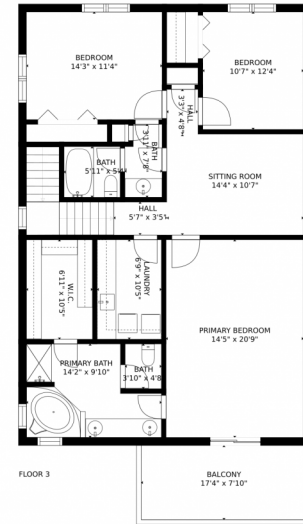

Disclaimer: Sizes and Dimensions are Approximate, Actual May Vary.

Kourtney Swift
303-419-1909
swiftsells@msn.com

1224 Lodgepole Drive, Evergreen, CO 80439 – 2nd Level

GROSS INTERNAL AREA
FLOOR 1: 571 sq. ft, FLOOR 2: 1424 sq. ft
FLOOR 3: 1299 sq. ft, EXCLUDED AREAS:
GARAGE: 498 sq. ft, DECK: 30 sq. ft
PATIO: 659 sq. ft, PORCH: 237 sq. ft
BALCONY: 135 sq. ft
TOTAL: 3294 sq. ft
SIZES AND DIMENSIONS ARE APPROXIMATE, ACTUAL MAY VARY.

Disclaimer: Sizes and Dimensions are Approximate, Actual May Vary.

Kourtney Swift
303-419-1909
swiftsells@msn.com

1224 Lodgepole Drive, Evergreen, CO 80439 — Lower Level

GROSS INTERNAL AREA
FLOOR 1: 571 sq. ft, FLOOR 2: 1424 sq. ft
FLOOR 3: 1299 sq. ft, EXCLUDED AREAS:
GARAGE: 498 sq. ft, DECK: 30 sq. ft
PATIO: 659 sq. ft, PORCH: 237 sq. ft
BALCONY: 135 sq. ft
TOTAL: 3294 sq. ft
SIZES AND DIMENSIONS ARE APPROXIMATE, ACTUAL MAY VARY.

Disclaimer: Sizes and Dimensions are Approximate, Actual May Vary.

Kourtney Swift
303-419-1909
swiftsells@msn.com

1224 Lodgepole Drive, Evergreen, CO 80439 – All Levels

FLOOR 1

FLOOR 2

FLOOR 3

GROSS INTERNAL AREA
 FLOOR 1: 571 sq. ft, FLOOR 2: 1424 sq. ft
 FLOOR 3: 1299 sq. ft, EXCLUDED AREAS:
 GARAGE: 498 sq. ft, DECK: 30 sq. ft
 PATIO: 659 sq. ft, PORCH: 237 sq. ft
 BALCONY: 135 sq. ft
 TOTAL: 3294 sq. ft
 SIZES AND DIMENSIONS ARE APPROXIMATE, ACTUAL MAY VARY.