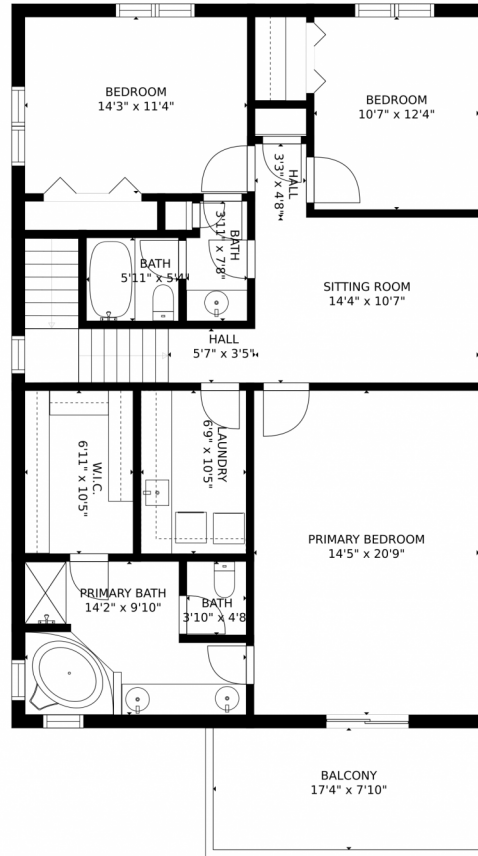

Single Family

3384 SQFT

Kourtney Swift
303-419-1909
swiftsells@msn.com

Scan code
for more
property
details

1224 Lodgepole Drive, Evergreen, CO 80439 – Main Level

GROSS INTERNAL AREA
FLOOR 1: 571 sq. ft, FLOOR 2: 1424 sq. ft
FLOOR 3: 1299 sq. ft, EXCLUDED AREAS:
GARAGE: 498 sq. ft, DECK: 30 sq. ft
PATIO: 659 sq. ft, PORCH: 237 sq. ft
BALCONY: 135 sq. ft
TOTAL: 3294 sq. ft
SIZES AND DIMENSIONS ARE APPROXIMATE, ACTUAL MAY VARY.

Disclaimer: Sizes and Dimensions are Approximate, Actual May Vary.

Kourtney Swift
303-419-1909
swiftsells@msn.com

1224 Lodgepole Drive, Evergreen, CO 80439 – 2nd Level

GROSS INTERNAL AREA
FLOOR 1: 571 sq. ft, FLOOR 2: 1424 sq. ft
FLOOR 3: 1299 sq. ft, EXCLUDED AREAS:
GARAGE: 498 sq. ft, DECK: 30 sq. ft
PATIO: 659 sq. ft, PORCH: 237 sq. ft
BALCONY: 135 sq. ft
TOTAL: 3294 sq. ft
SIZES AND DIMENSIONS ARE APPROXIMATE, ACTUAL MAY VARY.

Disclaimer: Sizes and Dimensions are Approximate, Actual May Vary.

Kourtney Swift
303-419-1909
swiftsells@msn.com

1224 Lodgepole Drive, Evergreen, CO 80439 — Lower Level

GROSS INTERNAL AREA
FLOOR 1: 571 sq. ft, FLOOR 2: 1424 sq. ft
FLOOR 3: 1299 sq. ft, EXCLUDED AREAS:
GARAGE: 498 sq. ft, DECK: 30 sq. ft
PATIO: 659 sq. ft, PORCH: 237 sq. ft
BALCONY: 135 sq. ft
TOTAL: 3294 sq. ft
SIZES AND DIMENSIONS ARE APPROXIMATE, ACTUAL MAY VARY.

Disclaimer: Sizes and Dimensions are Approximate, Actual May Vary.

Kourtney Swift
303-419-1909
swiftsells@msn.com

1224 Lodgepole Drive, Evergreen, CO 80439 – All Levels

FLOOR 1

FLOOR 2

FLOOR 3

GROSS INTERNAL AREA
 FLOOR 1: 571 sq. ft, FLOOR 2: 1424 sq. ft
 FLOOR 3: 1299 sq. ft, EXCLUDED AREAS:
 GARAGE: 498 sq. ft, DECK: 30 sq. ft
 PATIO: 659 sq. ft, PORCH: 237 sq. ft
 BALCONY: 135 sq. ft
 TOTAL: 3294 sq. ft
 SIZES AND DIMENSIONS ARE APPROXIMATE, ACTUAL MAY VARY.