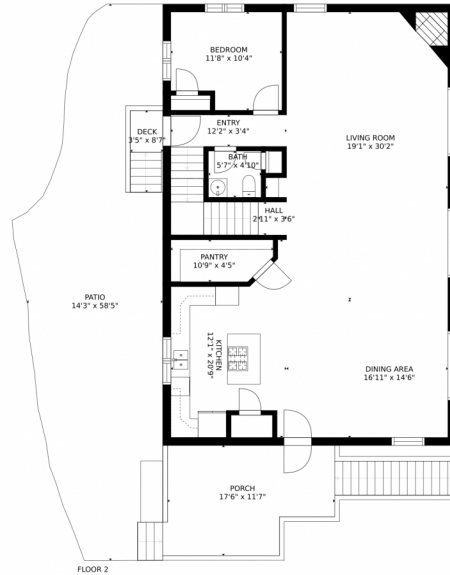

Single Family

3384 SQFT

Kourtney Swift
303-419-1909
swiftsells@msn.com

Scan code
for more
property
details

1224 Lodgepole Drive, Evergreen, CO 80439 – Main Level

GROSS INTERNAL AREA
FLOOR 1: 571 sq. ft, FLOOR 2: 1424 sq. ft
FLOOR 3: 1299 sq. ft, EXCLUDED AREAS:
GARAGE: 498 sq. ft, DECK: 30 sq. ft
PATIO: 659 sq. ft, PORCH: 237 sq. ft
BALCONY: 135 sq. ft
TOTAL: 3294 sq. ft
SIZES AND DIMENSIONS ARE APPROXIMATE, ACTUAL MAY VARY.

Disclaimer: Sizes and Dimensions are Approximate, Actual May Vary.

Kourtney Swift
303-419-1909
swiftsells@msn.com

1224 Lodgepole Drive, Evergreen, CO 80439 – 2nd Level

GROSS INTERNAL AREA
FLOOR 1: 571 sq. ft, FLOOR 2: 1424 sq. ft
FLOOR 3: 1299 sq. ft, EXCLUDED AREAS:
GARAGE: 498 sq. ft, DECK: 30 sq. ft
PATIO: 659 sq. ft, PORCH: 237 sq. ft
BALCONY: 135 sq. ft
TOTAL: 3294 sq. ft
SIZES AND DIMENSIONS ARE APPROXIMATE, ACTUAL MAY VARY.

Disclaimer: Sizes and Dimensions are Approximate, Actual May Vary.

Kourtney Swift
303-419-1909
swiftsells@msn.com

1224 Lodgepole Drive, Evergreen, CO 80439 — Lower Level

GROSS INTERNAL AREA
FLOOR 1: 571 sq. ft, FLOOR 2: 1424 sq. ft
FLOOR 3: 1299 sq. ft, EXCLUDED AREAS:
GARAGE: 498 sq. ft, DECK: 30 sq. ft
PATIO: 659 sq. ft, PORCH: 237 sq. ft
BALCONY: 135 sq. ft
TOTAL: 3294 sq. ft
SIZES AND DIMENSIONS ARE APPROXIMATE, ACTUAL MAY VARY.

Disclaimer: Sizes and Dimensions are Approximate, Actual May Vary.

Kourtney Swift
303-419-1909
swiftsells@msn.com

1224 Lodgepole Drive, Evergreen, CO 80439 – All Levels

FLOOR 1

FLOOR 2

FLOOR 3

GROSS INTERNAL AREA
 FLOOR 1: 571 sq. ft, FLOOR 2: 1424 sq. ft
 FLOOR 3: 1299 sq. ft, EXCLUDED AREAS:
 GARAGE: 498 sq. ft, DECK: 30 sq. ft
 PATIO: 659 sq. ft, PORCH: 237 sq. ft
 BALCONY: 135 sq. ft
 TOTAL: 3294 sq. ft
 SIZES AND DIMENSIONS ARE APPROXIMATE, ACTUAL MAY VARY.