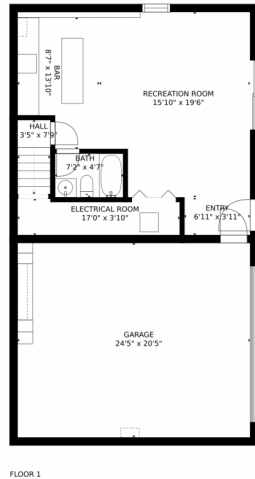

Single Family

3384 SQFT

Kourtney Swift
303-419-1909
swiftsells@msn.com

Scan code
for more
property
details

1224 Lodgepole Drive, Evergreen, CO 80439 – Main Level

GROSS INTERNAL AREA
FLOOR 1: 571 sq. ft, FLOOR 2: 1424 sq. ft
FLOOR 3: 1299 sq. ft, EXCLUDED AREAS:
GARAGE: 498 sq. ft, DECK: 30 sq. ft
PATIO: 659 sq. ft, PORCH: 237 sq. ft
BALCONY: 135 sq. ft
TOTAL: 3294 sq. ft
SIZES AND DIMENSIONS ARE APPROXIMATE, ACTUAL MAY VARY.

Disclaimer: Sizes and Dimensions are Approximate, Actual May Vary.

Kourtney Swift
303-419-1909
swiftsells@msn.com

1224 Lodgepole Drive, Evergreen, CO 80439 – 2nd Level

GROSS INTERNAL AREA
FLOOR 1: 571 sq. ft, FLOOR 2: 1424 sq. ft
FLOOR 3: 1299 sq. ft, EXCLUDED AREAS:
GARAGE: 498 sq. ft, DECK: 30 sq. ft
PATIO: 659 sq. ft, PORCH: 237 sq. ft
BALCONY: 135 sq. ft
TOTAL: 3294 sq. ft
SIZES AND DIMENSIONS ARE APPROXIMATE, ACTUAL MAY VARY.

Disclaimer: Sizes and Dimensions are Approximate, Actual May Vary.

Kourtney Swift
303-419-1909
swiftsells@msn.com

1224 Lodgepole Drive, Evergreen, CO 80439 — Lower Level

GROSS INTERNAL AREA
FLOOR 1: 571 sq. ft, FLOOR 2: 1424 sq. ft
FLOOR 3: 1299 sq. ft, EXCLUDED AREAS:
GARAGE: 498 sq. ft, DECK: 30 sq. ft
PATIO: 659 sq. ft, PORCH: 237 sq. ft
BALCONY: 135 sq. ft
TOTAL: 3294 sq. ft
SIZES AND DIMENSIONS ARE APPROXIMATE, ACTUAL MAY VARY.

Disclaimer: Sizes and Dimensions are Approximate, Actual May Vary.

Kourtney Swift
303-419-1909
swiftsells@msn.com

1224 Lodgepole Drive, Evergreen, CO 80439 – All Levels

FLOOR 1

FLOOR 2

FLOOR 3

GROSS INTERNAL AREA
 FLOOR 1: 571 sq. ft, FLOOR 2: 1424 sq. ft
 FLOOR 3: 1299 sq. ft, EXCLUDED AREAS:
 GARAGE: 498 sq. ft, DECK: 30 sq. ft
 PATIO: 659 sq. ft, PORCH: 237 sq. ft
 BALCONY: 135 sq. ft
 TOTAL: 3294 sq. ft
 SIZES AND DIMENSIONS ARE APPROXIMATE, ACTUAL MAY VARY.