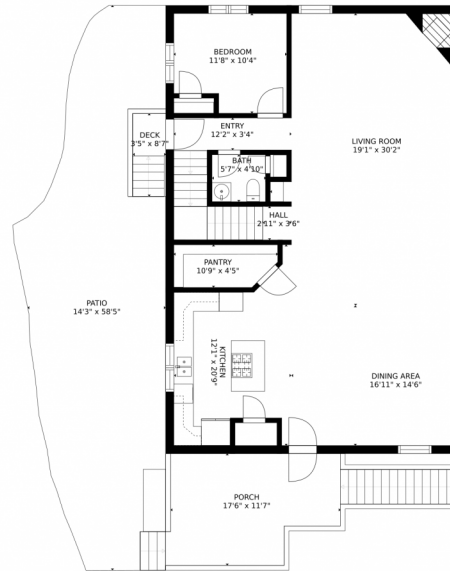

Single Family

3384 SQFT

Kourtney Swift
303-419-1909
swiftsells@msn.com

Scan code
for more
property
details

1224 Lodgepole Drive, Evergreen, CO 80439 – Main Level

GROSS INTERNAL AREA
FLOOR 1: 571 sq. ft, FLOOR 2: 1424 sq. ft
FLOOR 3: 1299 sq. ft, EXCLUDED AREAS:
GARAGE: 498 sq. ft, DECK: 30 sq. ft
PATIO: 659 sq. ft, PORCH: 237 sq. ft
BALCONY: 135 sq. ft
TOTAL: 3294 sq. ft
SIZES AND DIMENSIONS ARE APPROXIMATE, ACTUAL MAY VARY.

Disclaimer: Sizes and Dimensions are Approximate, Actual May Vary.

Kourtney Swift
303-419-1909
swiftsells@msn.com

1224 Lodgepole Drive, Evergreen, CO 80439 – 2nd Level

GROSS INTERNAL AREA
FLOOR 1: 571 sq. ft, FLOOR 2: 1424 sq. ft
FLOOR 3: 1299 sq. ft, EXCLUDED AREAS:
GARAGE: 498 sq. ft, DECK: 30 sq. ft
PATIO: 659 sq. ft, PORCH: 237 sq. ft
BALCONY: 135 sq. ft
TOTAL: 3294 sq. ft
SIZES AND DIMENSIONS ARE APPROXIMATE, ACTUAL MAY VARY.

Disclaimer: Sizes and Dimensions are Approximate, Actual May Vary.

Kourtney Swift
303-419-1909
swiftsells@msn.com

1224 Lodgepole Drive, Evergreen, CO 80439 — Lower Level

GROSS INTERNAL AREA
FLOOR 1: 571 sq. ft, FLOOR 2: 1424 sq. ft
FLOOR 3: 1299 sq. ft, EXCLUDED AREAS:
GARAGE: 498 sq. ft, DECK: 30 sq. ft
PATIO: 659 sq. ft, PORCH: 237 sq. ft
BALCONY: 135 sq. ft
TOTAL: 3294 sq. ft
SIZES AND DIMENSIONS ARE APPROXIMATE, ACTUAL MAY VARY.

Disclaimer: Sizes and Dimensions are Approximate, Actual May Vary.

Kourtney Swift
303-419-1909
swiftsells@msn.com

1224 Lodgepole Drive, Evergreen, CO 80439 – All Levels

FLOOR 1

FLOOR 2

FLOOR 3

GROSS INTERNAL AREA
 FLOOR 1: 571 sq. ft, FLOOR 2: 1424 sq. ft
 FLOOR 3: 1299 sq. ft, EXCLUDED AREAS:
 GARAGE: 498 sq. ft, DECK: 30 sq. ft
 PATIO: 659 sq. ft, PORCH: 237 sq. ft
 BALCONY: 135 sq. ft
 TOTAL: 3294 sq. ft
 SIZES AND DIMENSIONS ARE APPROXIMATE, ACTUAL MAY VARY.