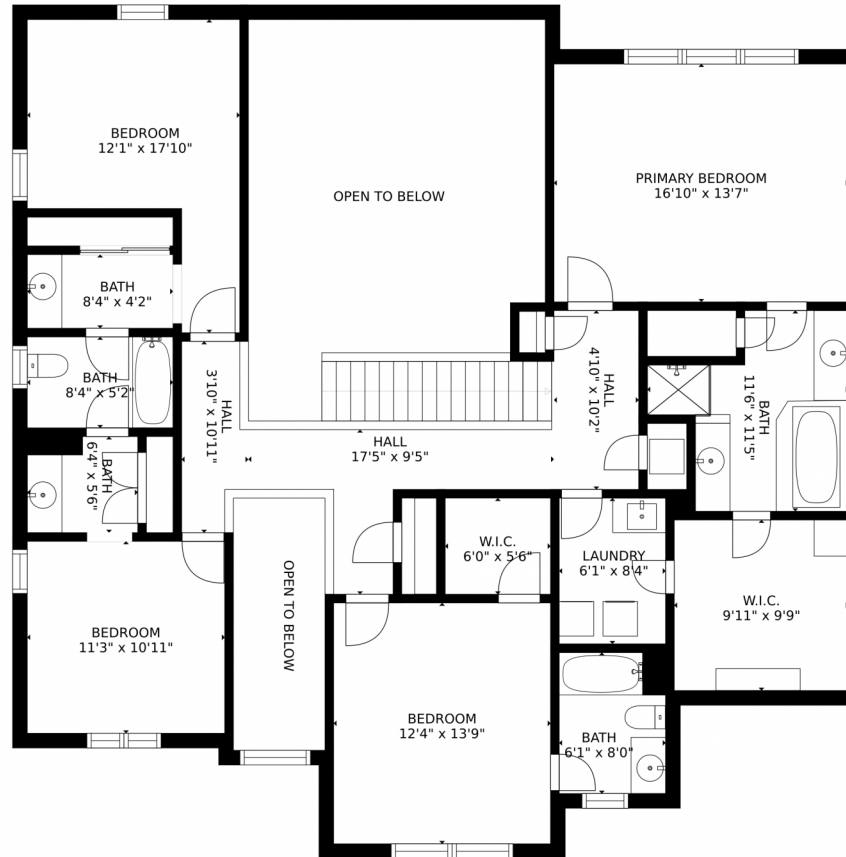

# 878 Gilpin Cir, Erie, CO 80516 — All Levels

GROSS INTERNAL AREA  
FLOOR 1: 1286 sq. ft, FLOOR 2: 1347 sq. ft  
FLOOR 3: 1533 sq. ft, EXCLUDED AREAS:  
GARAGE: 662 sq. ft, DECK: 295 sq. ft  
PORCH: 106 sq. ft  
TOTAL: 4166 sq. ft  
SIZES AND DIMENSIONS ARE APPROXIMATE, ACTUAL MAY VARY.

GROSS INTERNAL AREA  
FLOOR 1: 1286 sq. ft, FLOOR 2: 1347 sq. ft  
FLOOR 3: 1533 sq. ft, EXCLUDED AREAS:  
GARAGE: 662 sq. ft, DECK: 295 sq. ft  
PORCH: 106 sq. ft  
TOTAL: 4166 sq. ft  
SIZES AND DIMENSIONS ARE APPROXIMATE, ACTUAL MAY VARY.

# 878 Gilpin Cir, Erie, CO 80516 — Main Level

GROSS INTERNAL AREA  
FLOOR 1: 1286 sq. ft, FLOOR 2: 1347 sq. ft  
FLOOR 3: 1533 sq. ft, EXCLUDED AREAS:  
GARAGE: 662 sq. ft, DECK: 295 sq. ft  
PORCH: 106 sq. ft  
TOTAL: 4166 sq. ft  
SIZES AND DIMENSIONS ARE APPROXIMATE, ACTUAL MAY VARY.

GROSS INTERNAL AREA  
FLOOR 1: 1286 sq. ft. FLOOR 2: 1347 sq. ft.  
FLOOR 3: 1533 sq. ft. EXCLUDED AREAS:  
GARAGE: 662 sq. ft. DECK: 295 sq. ft.  
PORCH: 106 sq. ft.  
TOTAL: 4166 sq. ft.  
SIZES AND DIMENSIONS ARE APPROXIMATE, ACTUAL MAY VARY.