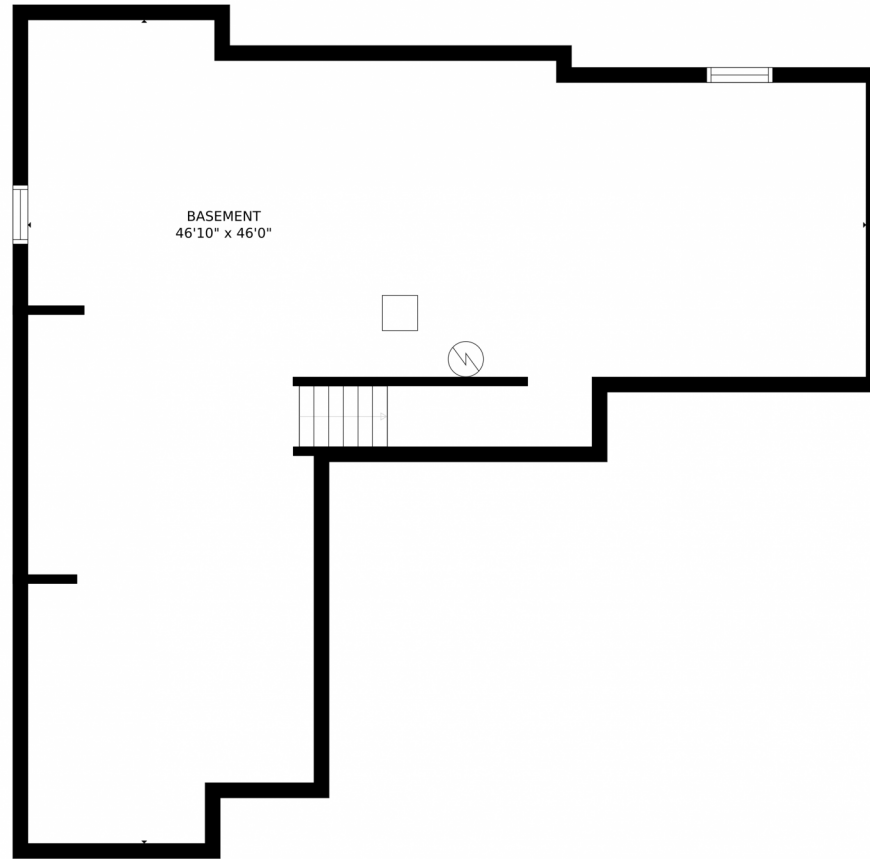

# 878 Gilpin Cir, Erie, CO 80516 — All Levels

GROSS INTERNAL AREA  
FLOOR 1: 1286 sq. ft, FLOOR 2: 1347 sq. ft  
FLOOR 3: 1533 sq. ft, EXCLUDED AREAS:  
GARAGE: 662 sq. ft, DECK: 295 sq. ft  
PORCH: 106 sq. ft  
TOTAL: 4166 sq. ft  
SIZES AND DIMENSIONS ARE APPROXIMATE, ACTUAL MAY VARY.

GROSS INTERNAL AREA  
FLOOR 1: 1286 sq. ft, FLOOR 2: 1347 sq. ft  
FLOOR 3: 1533 sq. ft, EXCLUDED AREAS:  
GARAGE: 662 sq. ft, DECK: 295 sq. ft  
PORCH: 106 sq. ft  
TOTAL: 4166 sq. ft  
SIZES AND DIMENSIONS ARE APPROXIMATE, ACTUAL MAY VARY.