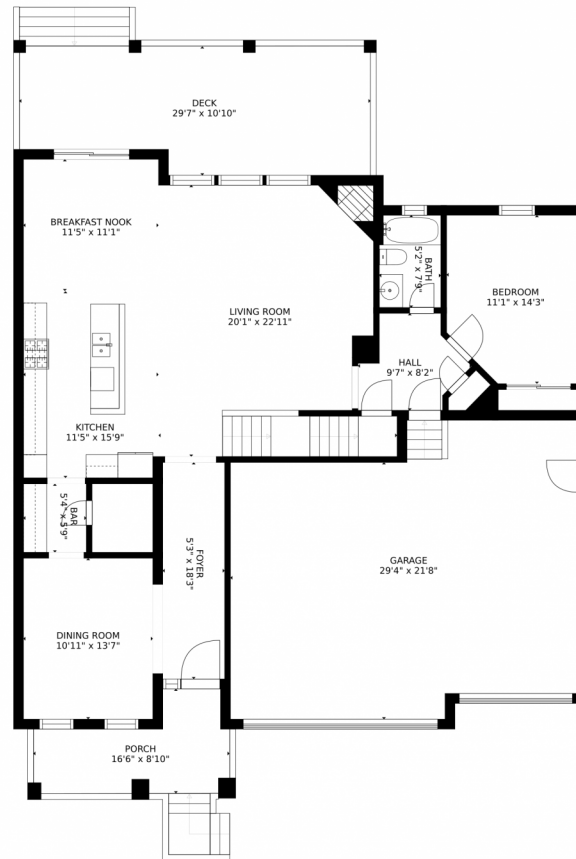

# 878 Gilpin Cir, Erie, CO 80516 — All Levels

GROSS INTERNAL AREA  
FLOOR 1: 1286 sq. ft, FLOOR 2: 1347 sq. ft  
FLOOR 3: 1533 sq. ft, EXCLUDED AREAS:  
GARAGE: 662 sq. ft, DECK: 295 sq. ft  
PORCH: 106 sq. ft  
TOTAL: 4166 sq. ft  
SIZES AND DIMENSIONS ARE APPROXIMATE, ACTUAL MAY VARY.

GROSS INTERNAL AREA  
FLOOR 1: 1286 sq. ft, FLOOR 2: 1347 sq. ft  
FLOOR 3: 1533 sq. ft, EXCLUDED AREAS:  
GARAGE: 662 sq. ft, DECK: 295 sq. ft  
PORCH: 106 sq. ft  
TOTAL: 4166 sq. ft  
SIZES AND DIMENSIONS ARE APPROXIMATE, ACTUAL MAY VARY.

# 878 Gilpin Cir, Erie, CO 80516 — Main Level

GROSS INTERNAL AREA  
FLOOR 1: 1286 sq. ft, FLOOR 2: 1347 sq. ft  
FLOOR 3: 1533 sq. ft, EXCLUDED AREAS:  
GARAGE: 662 sq. ft, DECK: 295 sq. ft  
PORCH: 106 sq. ft  
TOTAL: 4166 sq. ft  
SIZES AND DIMENSIONS ARE APPROXIMATE, ACTUAL MAY VARY.