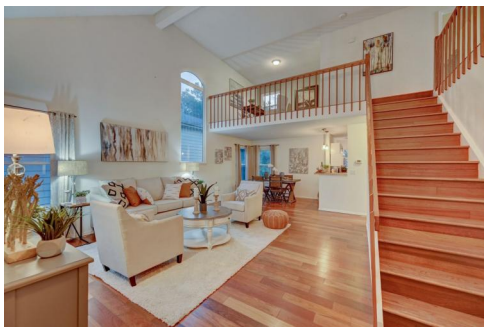

9159 w Maryland pl  
Lakewood, CO 80232

Single Family

2600 SQFT

4 Beds

3/1 Baths

2 Car

Ryan Lavergne  
720-648-4608  
ryan@rdreteam.com  
<https://www.rdrealestateteam.com/>

Scan code  
for more  
property  
details