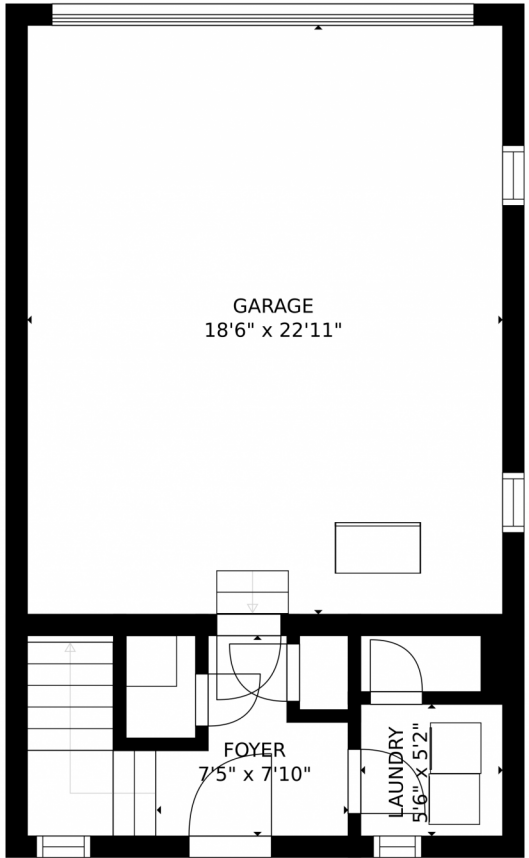

GROSS INTERNAL AREA
FLOOR 1: 144 sq. ft, FLOOR 2: 584 sq. ft
FLOOR 3: 584 sq. ft, EXCLUDED AREAS:
GARAGE: 424 sq. ft, BALCONY: 165 sq. ft
TOTAL: 1312 sq. ft
SIZES AND DIMENSIONS ARE APPROXIMATE, ACTUAL MAY VARY.

291 Cheyenne Drive, Lafayette, CO 80026 – First Floor

GROSS INTERNAL AREA
FLOOR 1: 144 sq. ft. FLOOR 2: 584 sq. ft.
FLOOR 3: 584 sq. ft. EXCLUDED AREAS:
GARAGE: 424 sq. ft. BALCONY: 165 sq. ft.
TOTAL: 1312 sq. ft.
SIZES AND DIMENSIONS ARE APPROXIMATE, ACTUAL MAY VARY.