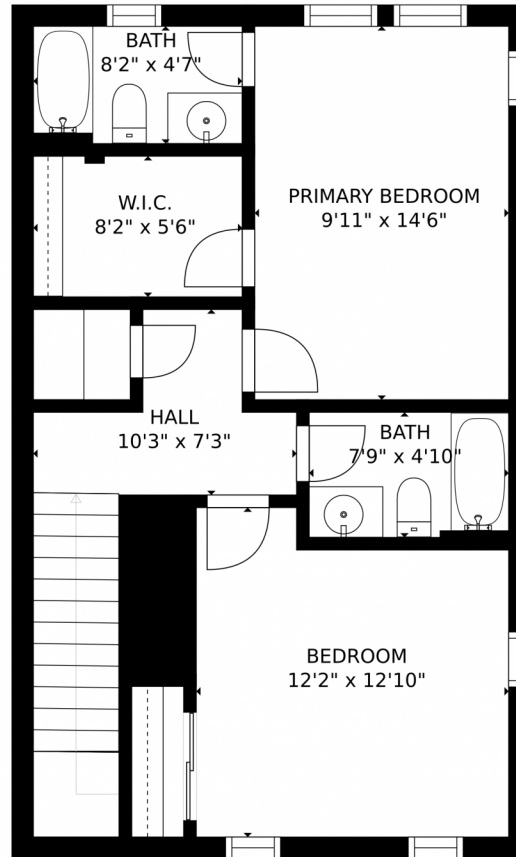

GROSS INTERNAL AREA
FLOOR 1: 144 sq. ft, FLOOR 2: 584 sq. ft
FLOOR 3: 584 sq. ft, EXCLUDED AREAS:
GARAGE: 424 sq. ft, BALCONY: 165 sq. ft
TOTAL: 1312 sq. ft
SIZES AND DIMENSIONS ARE APPROXIMATE, ACTUAL MAY VARY.

291 Cheyenne Drive, Lafayette, CO 80026 – First Floor

GROSS INTERNAL AREA
FLOOR 1: 144 sq. ft. FLOOR 2: 584 sq. ft.
FLOOR 3: 584 sq. ft. EXCLUDED AREAS:
GARAGE: 424 sq. ft. BALCONY: 165 sq. ft.
TOTAL: 1312 sq. ft.
SIZES AND DIMENSIONS ARE APPROXIMATE, ACTUAL MAY VARY.