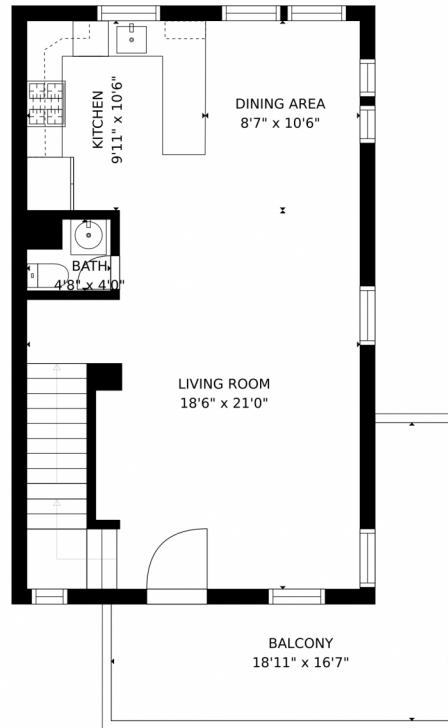

 Single Family

 1198 SQFT

 2 Beds

 3 Baths

Taylor Haas
303-665-7368
taylorh@coloradorpm.com
<https://www.coloradorpm.com/available-rental-properties-denver>

291 Cheyenne Drive, Lafayette, CO 80026 – All Floors

GROSS INTERNAL AREA
FLOOR 1: 144 sq. ft, FLOOR 2: 584 sq. ft
FLOOR 3: 584 sq. ft, EXCLUDED AREAS:
GARAGE: 424 sq. ft, BALCONY: 165 sq. ft
TOTAL: 1312 sq. ft
SIZES AND DIMENSIONS ARE APPROXIMATE, ACTUAL MAY VARY.

291 Cheyenne Drive, Lafayette, CO 80026 – First Floor

GROSS INTERNAL AREA
FLOOR 1: 144 sq. ft. FLOOR 2: 584 sq. ft.
FLOOR 3: 584 sq. ft. EXCLUDED AREAS:
GARAGE: 424 sq. ft. BALCONY: 165 sq. ft.
TOTAL: 1312 sq. ft.
SIZES AND DIMENSIONS ARE APPROXIMATE, ACTUAL MAY VARY.