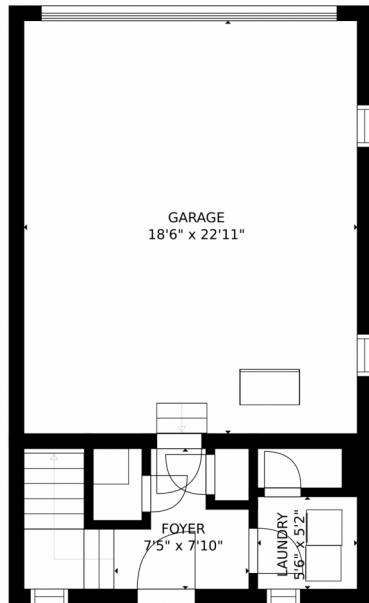

 Single Family

 1198 SQFT

 2 Beds

 3 Baths

Taylor Haas
303-665-7368
taylorh@coloradorpm.com
<https://www.coloradorpm.com/available-rental-properties-denver>

291 Cheyenne Drive, Lafayette, CO 80026 – All Floors

GROSS INTERNAL AREA
FLOOR 1: 144 sq. ft, FLOOR 2: 584 sq. ft
FLOOR 3: 584 sq. ft, EXCLUDED AREAS:
GARAGE: 424 sq. ft, BALCONY: 165 sq. ft
TOTAL: 1312 sq. ft
SIZES AND DIMENSIONS ARE APPROXIMATE, ACTUAL MAY VARY.

291 Cheyenne Drive, Lafayette, CO 80026 – First Floor

GROSS INTERNAL AREA
FLOOR 1: 144 sq. ft. FLOOR 2: 584 sq. ft.
FLOOR 3: 584 sq. ft. EXCLUDED AREAS:
GARAGE: 424 sq. ft. BALCONY: 165 sq. ft.
TOTAL: 1312 sq. ft.
SIZES AND DIMENSIONS ARE APPROXIMATE, ACTUAL MAY VARY.