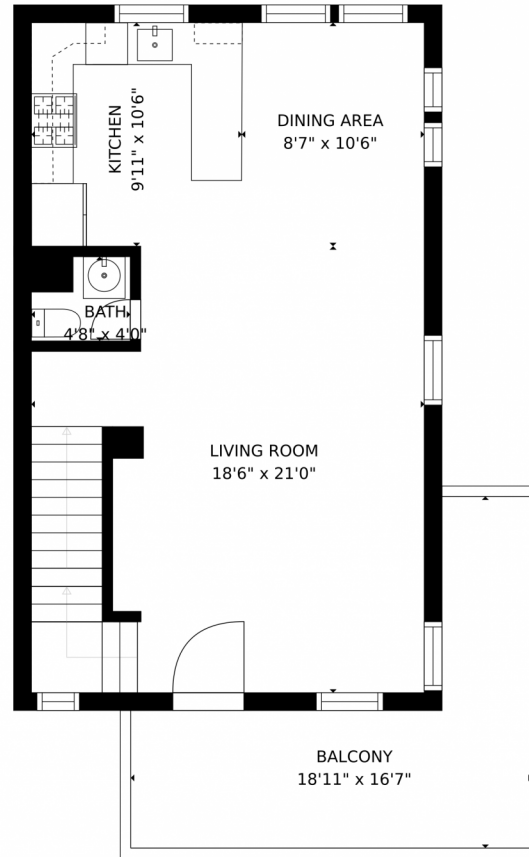

GROSS INTERNAL AREA
FLOOR 1: 144 sq. ft, FLOOR 2: 584 sq. ft
FLOOR 3: 584 sq. ft, EXCLUDED AREAS:
GARAGE: 424 sq. ft, BALCONY: 165 sq. ft
TOTAL: 1312 sq. ft
SIZES AND DIMENSIONS ARE APPROXIMATE, ACTUAL MAY VARY.

291 Cheyenne Drive, Lafayette, CO 80026 – First Floor

GROSS INTERNAL AREA
FLOOR 1: 144 sq. ft. FLOOR 2: 584 sq. ft.
FLOOR 3: 584 sq. ft. EXCLUDED AREAS:
GARAGE: 424 sq. ft. BALCONY: 165 sq. ft.
TOTAL: 1312 sq. ft.
SIZES AND DIMENSIONS ARE APPROXIMATE, ACTUAL MAY VARY.