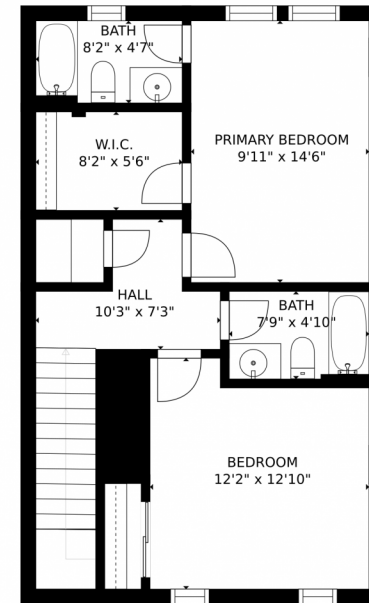

 Single Family

 1198 SQFT

 2 Beds

 3 Baths

Taylor Haas
303-665-7368
taylorh@coloradorpm.com
<https://www.coloradorpm.com/available-rental-properties-denver>

291 Cheyenne Drive, Lafayette, CO 80026 – All Floors

GROSS INTERNAL AREA
FLOOR 1: 144 sq. ft, FLOOR 2: 584 sq. ft
FLOOR 3: 584 sq. ft, EXCLUDED AREAS:
GARAGE: 424 sq. ft, BALCONY: 165 sq. ft
TOTAL: 1312 sq. ft
SIZES AND DIMENSIONS ARE APPROXIMATE, ACTUAL MAY VARY.

291 Cheyenne Drive, Lafayette, CO 80026 – First Floor

GROSS INTERNAL AREA
FLOOR 1: 144 sq. ft. FLOOR 2: 584 sq. ft.
FLOOR 3: 584 sq. ft. EXCLUDED AREAS:
GARAGE: 424 sq. ft. BALCONY: 165 sq. ft.
TOTAL: 1312 sq. ft.
SIZES AND DIMENSIONS ARE APPROXIMATE, ACTUAL MAY VARY.