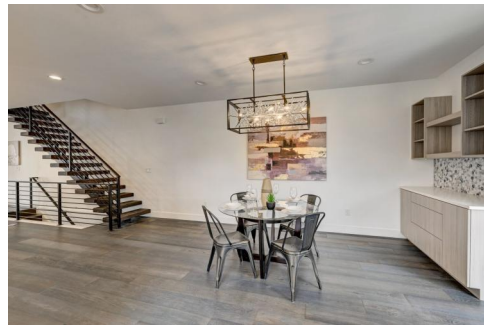

2210 South Sherman Street  
Denver, CO 80210

Single Family

3300 SQFT

**Danny Buscarello**  
720-226-3784  
dannyb@remax.net

Scan code  
for more  
property  
details