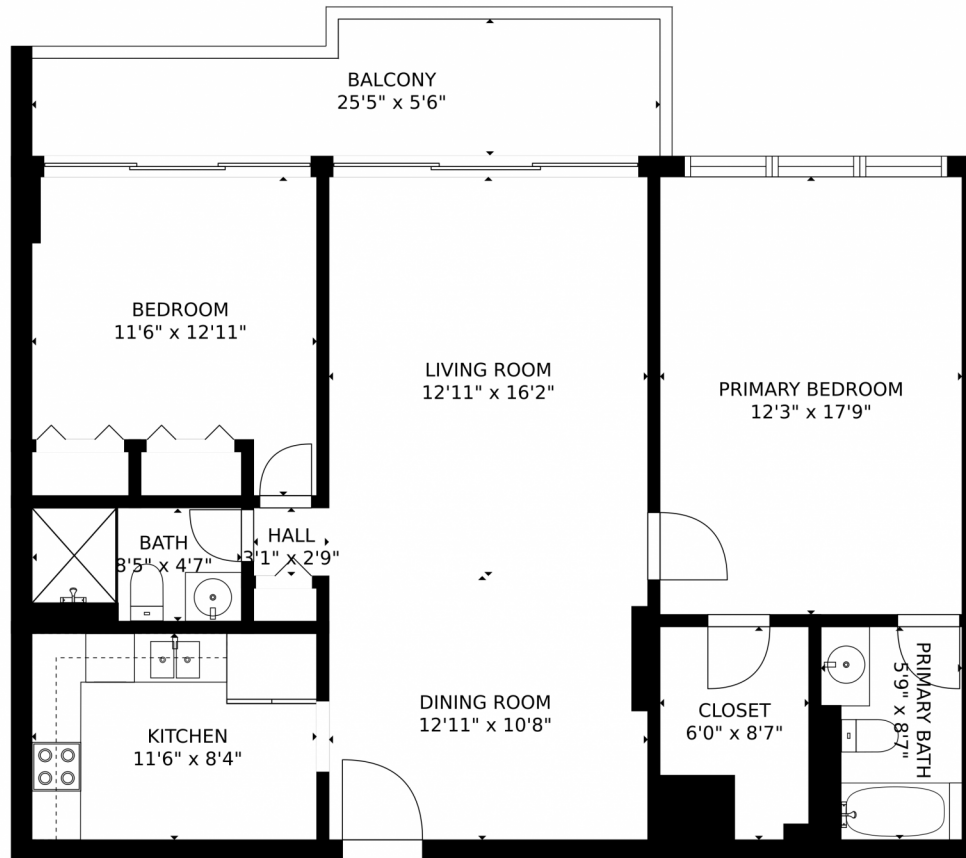

Condominium

2758 SQFT

Rachael Barach
954-815-1418
rachael@rachaelbarach.com
<https://www.therachaelbarachgroup.com/>

Scan code
for more
property
details

525 North Ocean Boulevard, Pompano Beach, FL 33062 – All levels

GROSS INTERNAL AREA
FLOOR 1: 1009 sq. ft. EXCLUDED AREAS:
BALCONY: 121 sq. ft
TOTAL: 1009 sq. ft
SIZES AND DIMENSIONS ARE APPROXIMATE, ACTUAL MAY VARY.

Disclaimer: Sizes and Dimensions are Approximate, Actual May Vary.