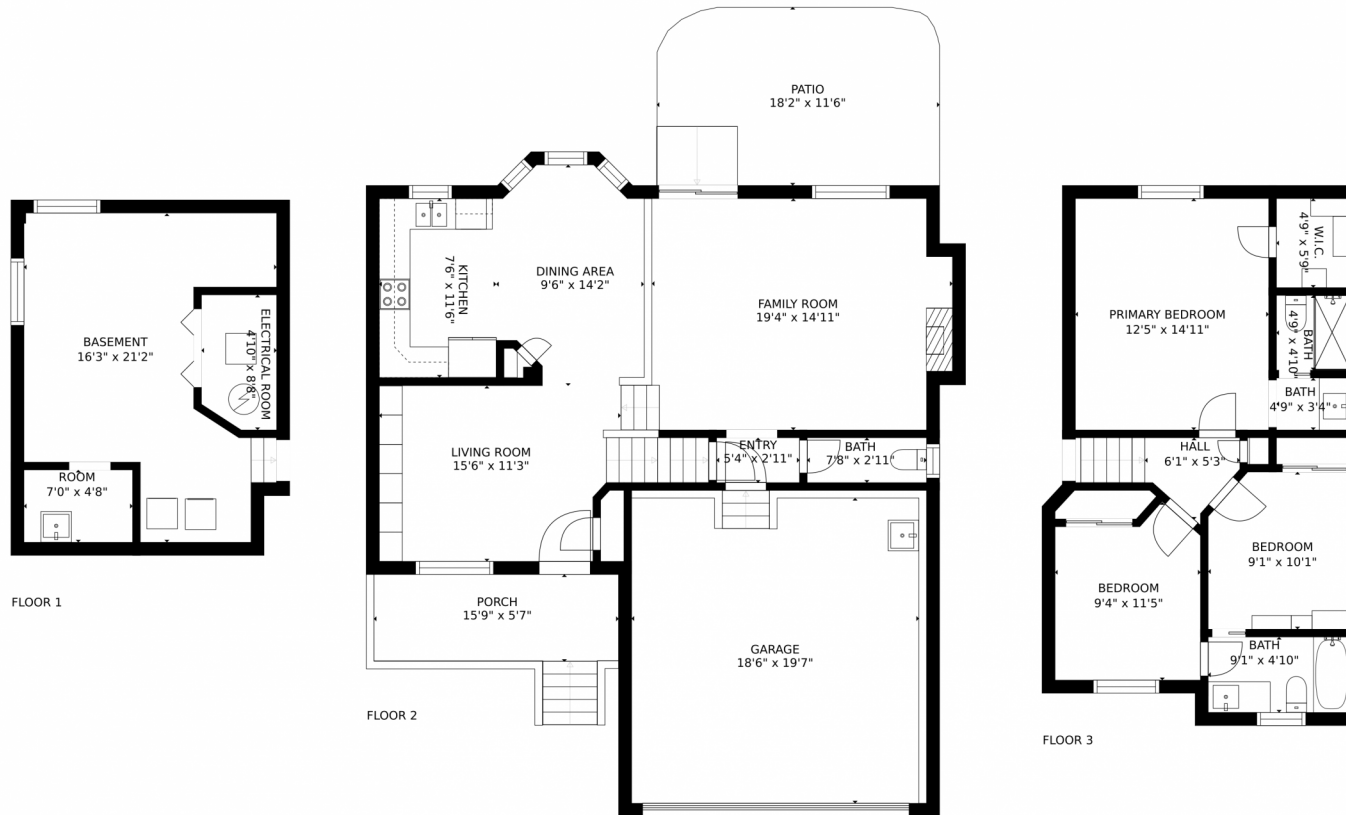

GROSS INTERNAL AREA  
FLOOR 1: 337 sq. ft. FLOOR 2: 747 sq. ft.  
FLOOR 3: 580 sq. ft. EXCLUDED AREAS:  
GARAGE: 381 sq. ft. PATIO: 203 sq. ft.  
PORCH: 102 sq. ft.  
TOTAL: 1665 sq. ft.  
SIZES AND DIMENSIONS ARE APPROXIMATE, ACTUAL MAY VARY.