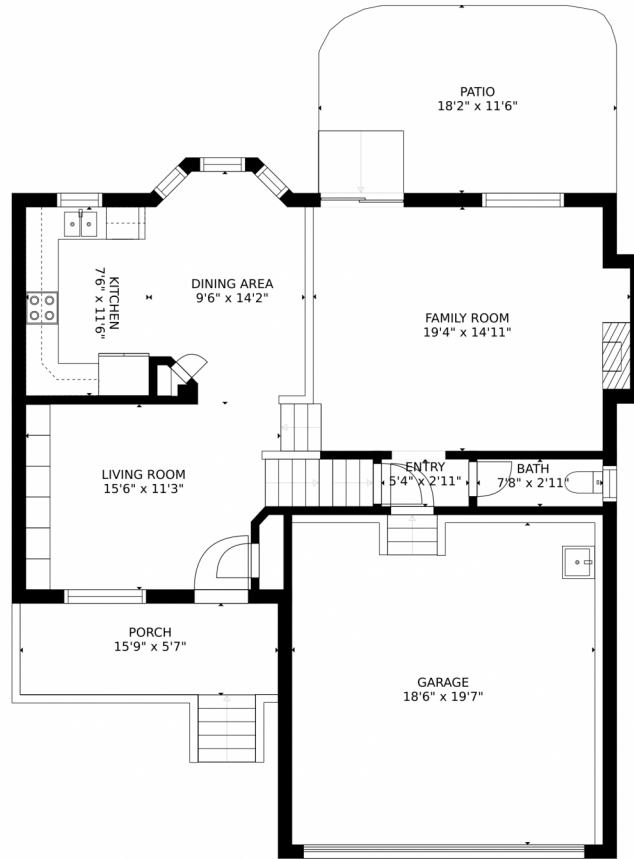

 Single Family

 1414 SQFT

 3 Beds

 3 Baths

**Taylor Haas**  
303-665-7368  
taylorh@coloradorpm.com  
<https://www.coloradorpm.com/available-rental-properties-denver>

GROSS INTERNAL AREA  
FLOOR 1: 337 sq. ft. FLOOR 2: 747 sq. ft.  
FLOOR 3: 580 sq. ft. EXCLUDED AREAS:  
GARAGE: 381 sq. ft. PATIO: 203 sq. ft.  
PORCH: 102 sq. ft.  
TOTAL: 1665 sq. ft.  
SIZES AND DIMENSIONS ARE APPROXIMATE, ACTUAL MAY VARY.

GROSS INTERNAL AREA  
FLOOR 1: 337 sq. ft. FLOOR 2: 747 sq. ft.  
FLOOR 3: 580 sq. ft. EXCLUDED AREAS:  
GARAGE: 381 sq. ft. PATIO: 203 sq. ft.  
PORCH: 102 sq. ft.  
TOTAL: 1665 sq. ft.  
SIZES AND DIMENSIONS ARE APPROXIMATE, ACTUAL MAY VARY.