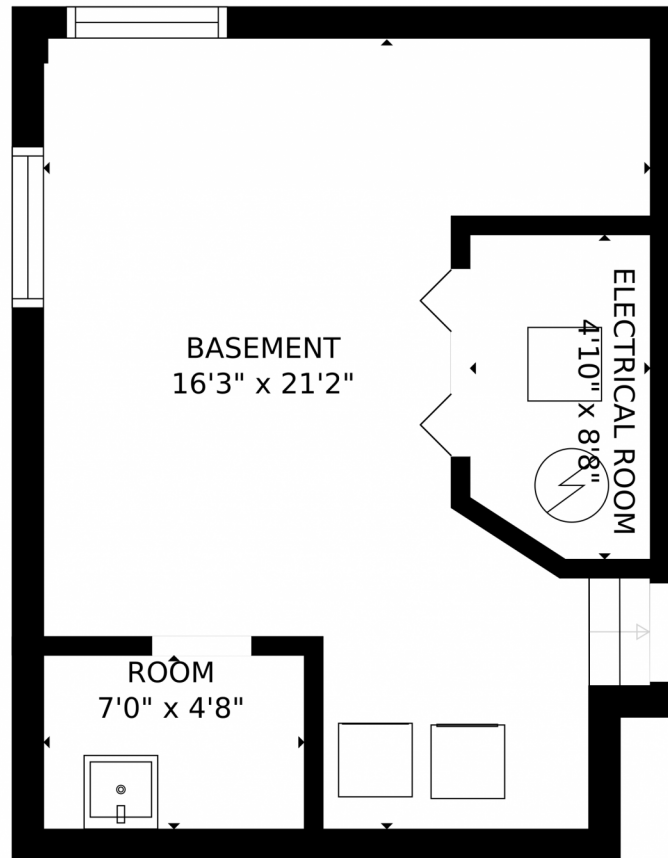

GROSS INTERNAL AREA  
FLOOR 1: 337 sq. ft. FLOOR 2: 747 sq. ft.  
FLOOR 3: 580 sq. ft. EXCLUDED AREAS:  
GARAGE: 381 sq. ft. PATIO: 203 sq. ft.  
PORCH: 102 sq. ft.  
TOTAL: 1665 sq. ft.  
SIZES AND DIMENSIONS ARE APPROXIMATE, ACTUAL MAY VARY.