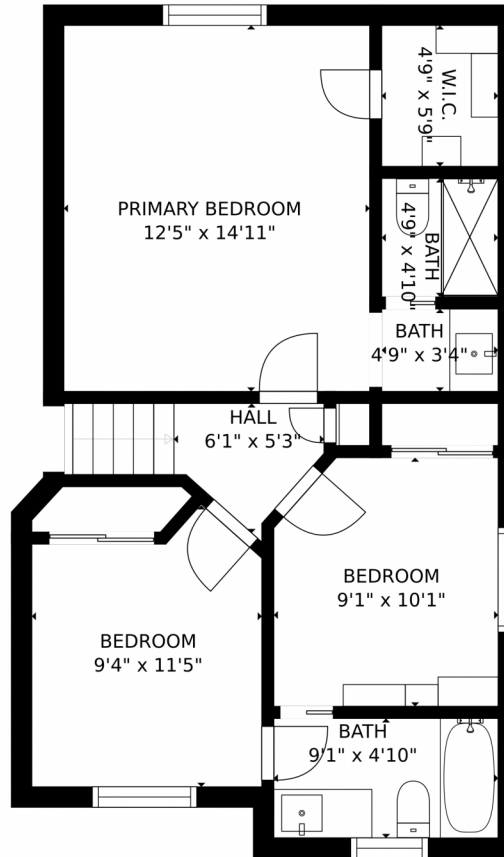

 Single Family

 1414 SQFT

 3 Beds

 3 Baths

**Taylor Haas**  
303-665-7368  
taylorh@coloradorpm.com  
<https://www.coloradorpm.com/available-rental-properties-denver>

GROSS INTERNAL AREA  
FLOOR 1: 337 sq. ft. FLOOR 2: 747 sq. ft.  
FLOOR 3: 580 sq. ft. EXCLUDED AREAS:  
GARAGE: 381 sq. ft. PATIO: 203 sq. ft.  
PORCH: 102 sq. ft.  
TOTAL: 1665 sq. ft.  
SIZES AND DIMENSIONS ARE APPROXIMATE, ACTUAL MAY VARY.

Disclaimer: Sizes and Dimensions are Approximate, Actual May Vary.

**Taylor Haas**  
303-665-7368  
taylorh@coloradorpm.com  
<https://www.coloradorpm.com/available-rental-properties-denver>

Scan code  
for more  
property  
details

GROSS INTERNAL AREA  
FLOOR 1: 337 sq. ft. FLOOR 2: 747 sq. ft.  
FLOOR 3: 580 sq. ft. EXCLUDED AREAS:  
GARAGE: 381 sq. ft. PATIO: 203 sq. ft.  
PORCH: 102 sq. ft.  
TOTAL: 1665 sq. ft.  
SIZES AND DIMENSIONS ARE APPROXIMATE, ACTUAL MAY VARY.