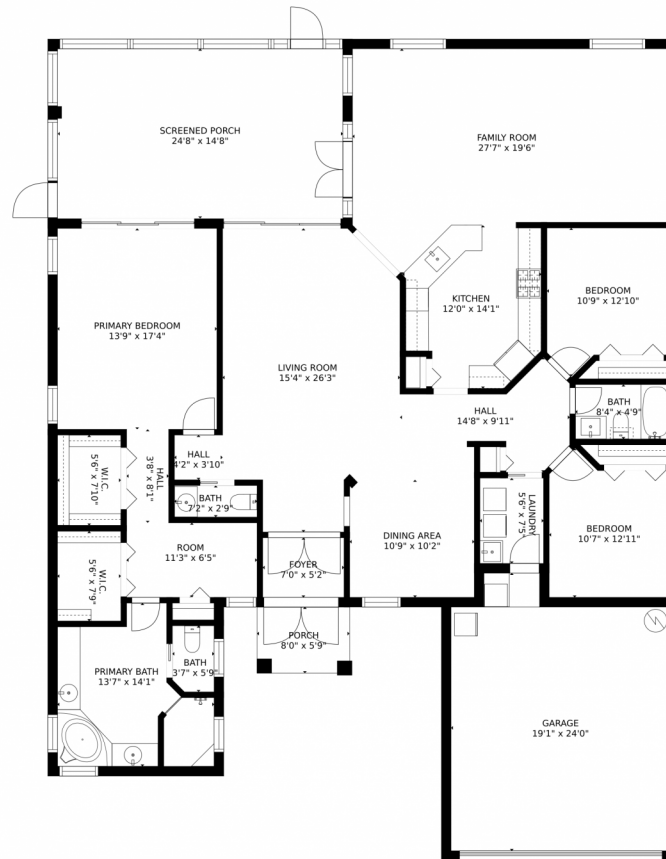

421 Northwest Aqua Vista Lane
 Port St. Lucie, FL 34986
 COMMUNITY: Cascades at St Lucie West

MLS # F10436595

Single Family

2545 SQFT

3 Beds

2/1 Baths

2 Car

0.24 Acre

Victoria Witkowski
 954-464-7649
 vlouramore@comcast.net

Scan code
 for more
 property
 details

GROSS INTERNAL AREA
FLOOR 1: 2301 sq. ft. EXCLUDED AREAS:
GARAGE: 416 sq. ft. PORCH: 408 sq. ft.
TOTAL: 2301 sq. ft.
SIZES AND DIMENSIONS ARE APPROXIMATE, ACTUAL MAY VARY.

Disclaimer: Sizes and Dimensions are Approximate, Actual May Vary.