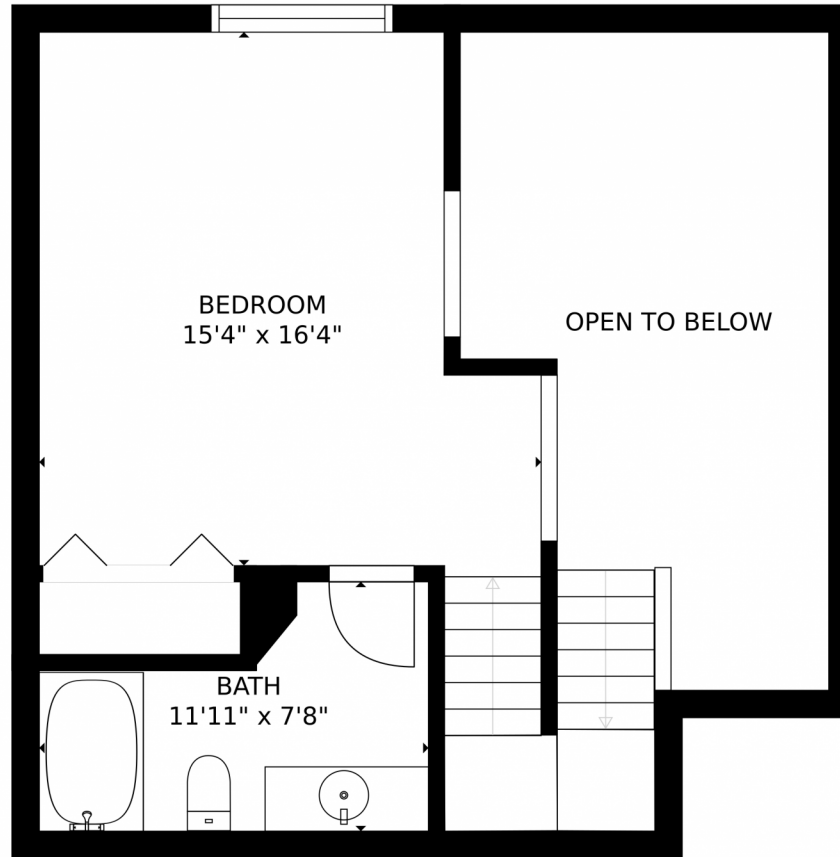

**FELIX LUCK**  
720-404-0001  
felix.luck@compass.com

Scan code  
for more  
property  
details

office, yoga room, music space – whatever you see fit! Another ceiling fan, big walk-in closet & third full bath complete the upstairs oasis. This stunning unit includes an attached oversized garage w/ an exclusive parking space in front of it & is walking distance from the well-maintained clubhouse, pool and fitness center where you can feel a part of this lovely community. With a variety of trails, parks, restaurants & stores nearby, you'll have your own sanctuary outside of the city here!

**FELIX LUCK**  
720-404-0001  
felix.luck@compass.com

Scan code  
for more  
property  
details

2745 Blue Sky Circle, Erie, CO 80516 – Main Level

GROSS INTERNAL AREA  
FLOOR 1: 1228 sq. ft, FLOOR 2: 384 sq. ft  
EXCLUDED AREAS: , BALCONY: 109 sq. ft  
TOTAL: 1612 sq. ft  
SIZES AND DIMENSIONS ARE APPROXIMATE, ACTUAL MAY VARY.

Disclaimer: Sizes and Dimensions are Approximate, Actual May Vary.

**FELIX LUCK**  
720-404-0001  
felix.luck@compass.com

Scan code  
for more  
property  
details

GROSS INTERNAL AREA  
FLOOR 1: 1228 sq. ft., FLOOR 2: 384 sq. ft.  
EXCLUDED AREAS: , BALCONY: 109 sq. ft.  
TOTAL: 1612 sq. ft.  
SIZES AND DIMENSIONS ARE APPROXIMATE, ACTUAL MAY VARY.

Disclaimer: Sizes and Dimensions are Approximate, Actual May Vary.

**FELIX LUCK**  
720-404-0001  
felix.luck@compass.com