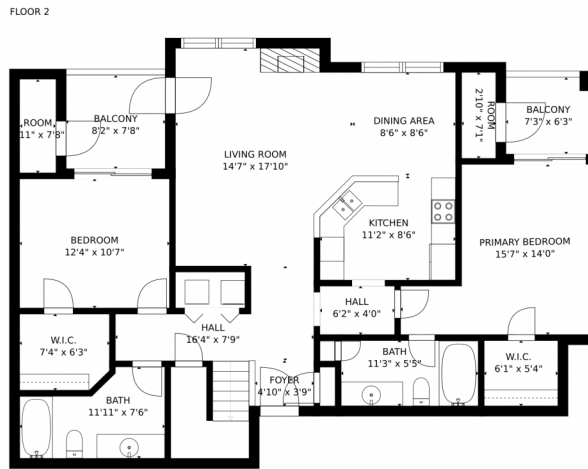

2745 Blue Sky Circle, Erie, CO 80516 – All Levels

GROSS INTERNAL AREA
FLOOR 1: 1228 sq. ft, FLOOR 2: 384 sq. ft
EXCLUDED AREAS: , BALCONY: 109 sq. ft
TOTAL: 1612 sq. ft
SIZES AND DIMENSIONS ARE APPROXIMATE, ACTUAL MAY VARY.

Disclaimer: Sizes and Dimensions are Approximate, Actual May Vary.

FELIX LUCK
720-404-0001
felix.luck@compass.com