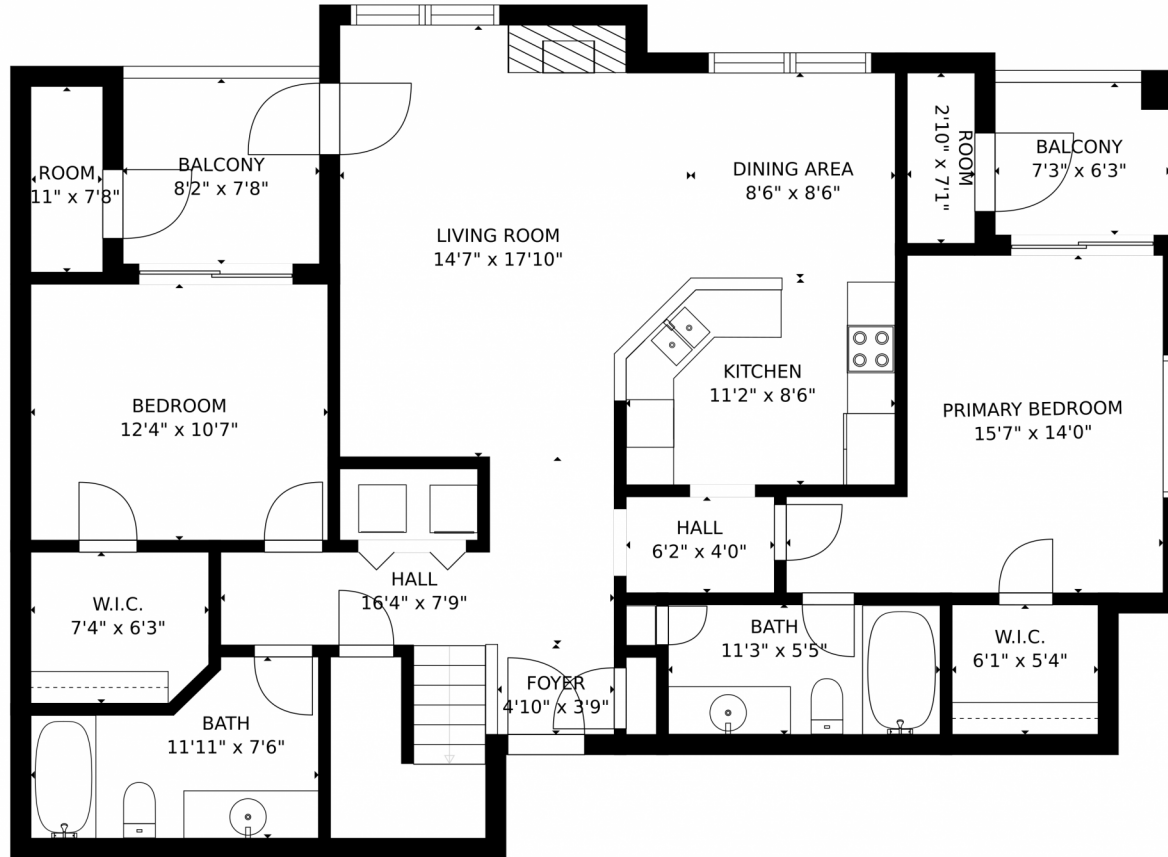

**FELIX LUCK**  
720-404-0001  
felix.luck@compass.com

Scan code  
for more  
property  
details

office, yoga room, music space – whatever you see fit! Another ceiling fan, big walk-in closet & third full bath complete the upstairs oasis. This stunning unit includes an attached oversized garage w/ an exclusive parking space in front of it & is walking distance from the well-maintained clubhouse, pool and fitness center where you can feel a part of this lovely community. With a variety of trails, parks, restaurants & stores nearby, you'll have your own sanctuary outside of the city here!

**FELIX LUCK**  
720-404-0001  
felix.luck@compass.com

Scan code  
for more  
property  
details

2745 Blue Sky Circle, Erie, CO 80516 – Main Level

GROSS INTERNAL AREA  
FLOOR 1: 1228 sq. ft, FLOOR 2: 384 sq. ft  
EXCLUDED AREAS: , BALCONY: 109 sq. ft  
TOTAL: 1612 sq. ft  
SIZES AND DIMENSIONS ARE APPROXIMATE, ACTUAL MAY VARY.

Disclaimer: Sizes and Dimensions are Approximate, Actual May Vary.

**FELIX LUCK**  
720-404-0001  
felix.luck@compass.com

Scan code  
for more  
property  
details

GROSS INTERNAL AREA  
FLOOR 1: 1228 sq. ft., FLOOR 2: 384 sq. ft.  
EXCLUDED AREAS: , BALCONY: 109 sq. ft.  
TOTAL: 1612 sq. ft.  
SIZES AND DIMENSIONS ARE APPROXIMATE, ACTUAL MAY VARY.