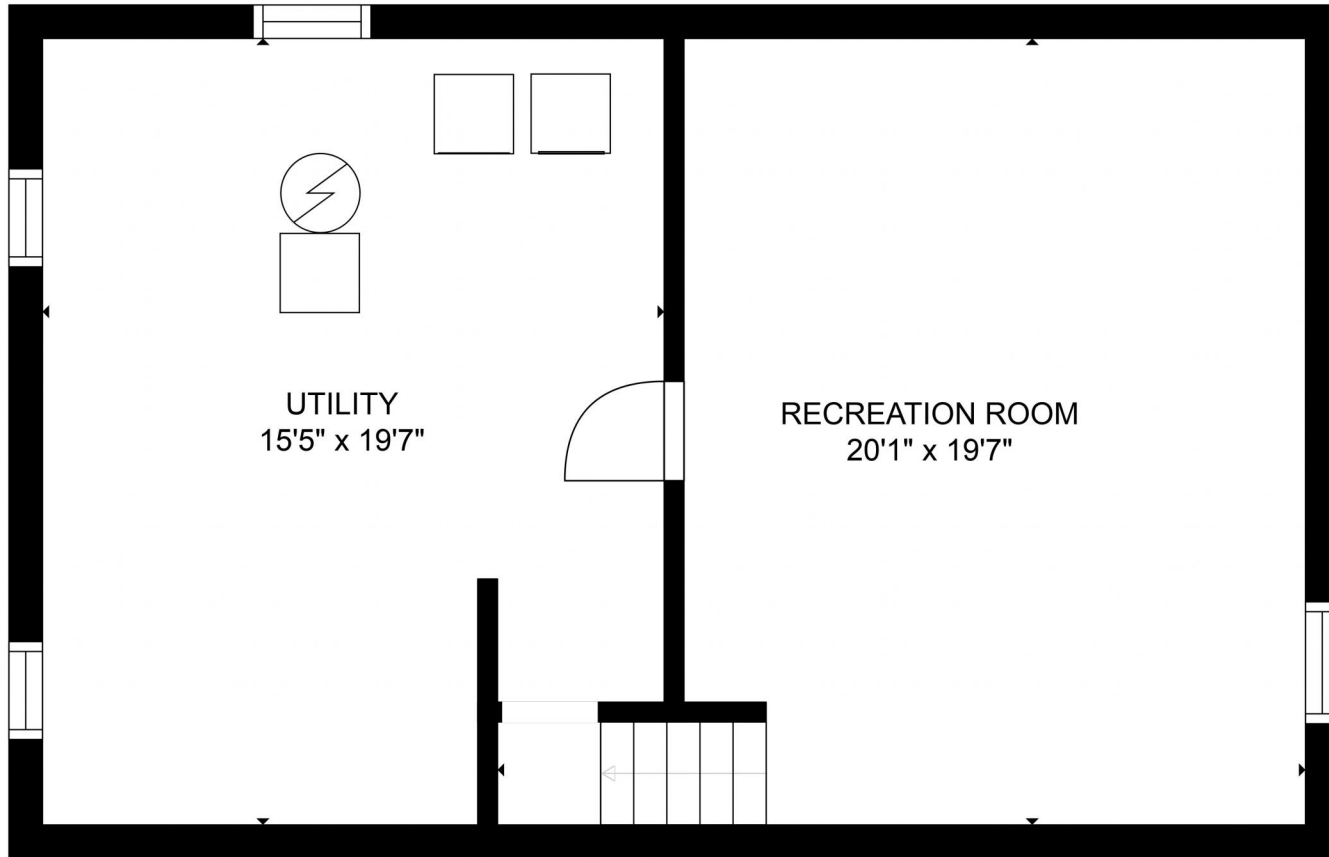

GROSS INTERNAL AREA
FLOOR 1: 613 sq. ft, FLOOR 2: 613 sq. ft
FLOOR 3: 484 sq. ft, EXCLUDED AREAS:
PATIO: 99 sq. ft, PORCH: 79 sq. ft
TOTAL: 1711 sq. ft
SIZES AND DIMENSIONS ARE APPROXIMATE, ACTUAL MAY VARY.

Disclaimer: Sizes and Dimensions are Approximate, Actual May Vary.

Taylor Haas
303-665-7368
taylorh@coloradorm.com
<https://www.coloradorm.com/available-rental-properties-denver>

GROSS INTERNAL AREA
FLOOR 1: 613 sq. ft, FLOOR 2: 613 sq. ft
FLOOR 3: 484 sq. ft, EXCLUDED AREAS:
PATIO: 99 sq. ft, PORCH: 79 sq. ft
TOTAL: 1711 sq. ft
SIZES AND DIMENSIONS ARE APPROXIMATE, ACTUAL MAY VARY.

10480 Holland Court, Westminster, CO 80021 – Main Level

GROSS INTERNAL AREA
FLOOR 1: 613 sq. ft, FLOOR 2: 613 sq. ft
FLOOR 3: 484 sq. ft, EXCLUDED AREAS:
PATIO: 99 sq. ft, PORCH: 79 sq. ft
TOTAL: 1711 sq. ft
SIZES AND DIMENSIONS ARE APPROXIMATE, ACTUAL MAY VARY.