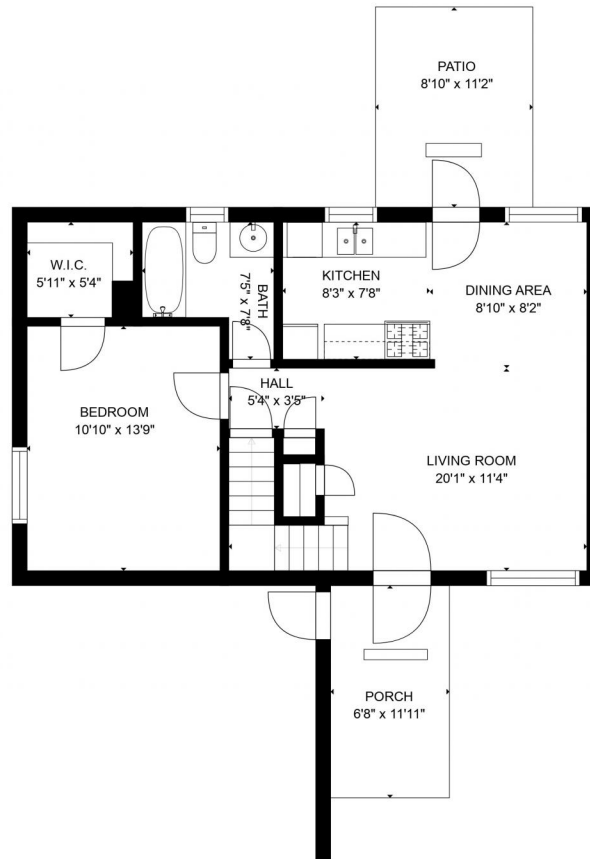

GROSS INTERNAL AREA
FLOOR 1: 613 sq. ft, FLOOR 2: 613 sq. ft
FLOOR 3: 484 sq. ft, EXCLUDED AREAS:
PATIO: 99 sq. ft, PORCH: 79 sq. ft
TOTAL: 1711 sq. ft
SIZES AND DIMENSIONS ARE APPROXIMATE, ACTUAL MAY VARY.

Disclaimer: Sizes and Dimensions are Approximate, Actual May Vary.

Taylor Haas
303-665-7368
taylorh@coloradorm.com
<https://www.coloradorm.com/available-rental-properties-denver>

GROSS INTERNAL AREA
FLOOR 1: 613 sq. ft, FLOOR 2: 613 sq. ft
FLOOR 3: 484 sq. ft, EXCLUDED AREAS:
PATIO: 99 sq. ft, PORCH: 79 sq. ft
TOTAL: 1711 sq. ft
SIZES AND DIMENSIONS ARE APPROXIMATE, ACTUAL MAY VARY.

10480 Holland Court, Westminster, CO 80021 – Main Level

GROSS INTERNAL AREA
FLOOR 1: 613 sq. ft, FLOOR 2: 613 sq. ft
FLOOR 3: 484 sq. ft, EXCLUDED AREAS:
PATIO: 99 sq. ft, PORCH: 79 sq. ft
TOTAL: 1711 sq. ft
SIZES AND DIMENSIONS ARE APPROXIMATE, ACTUAL MAY VARY.