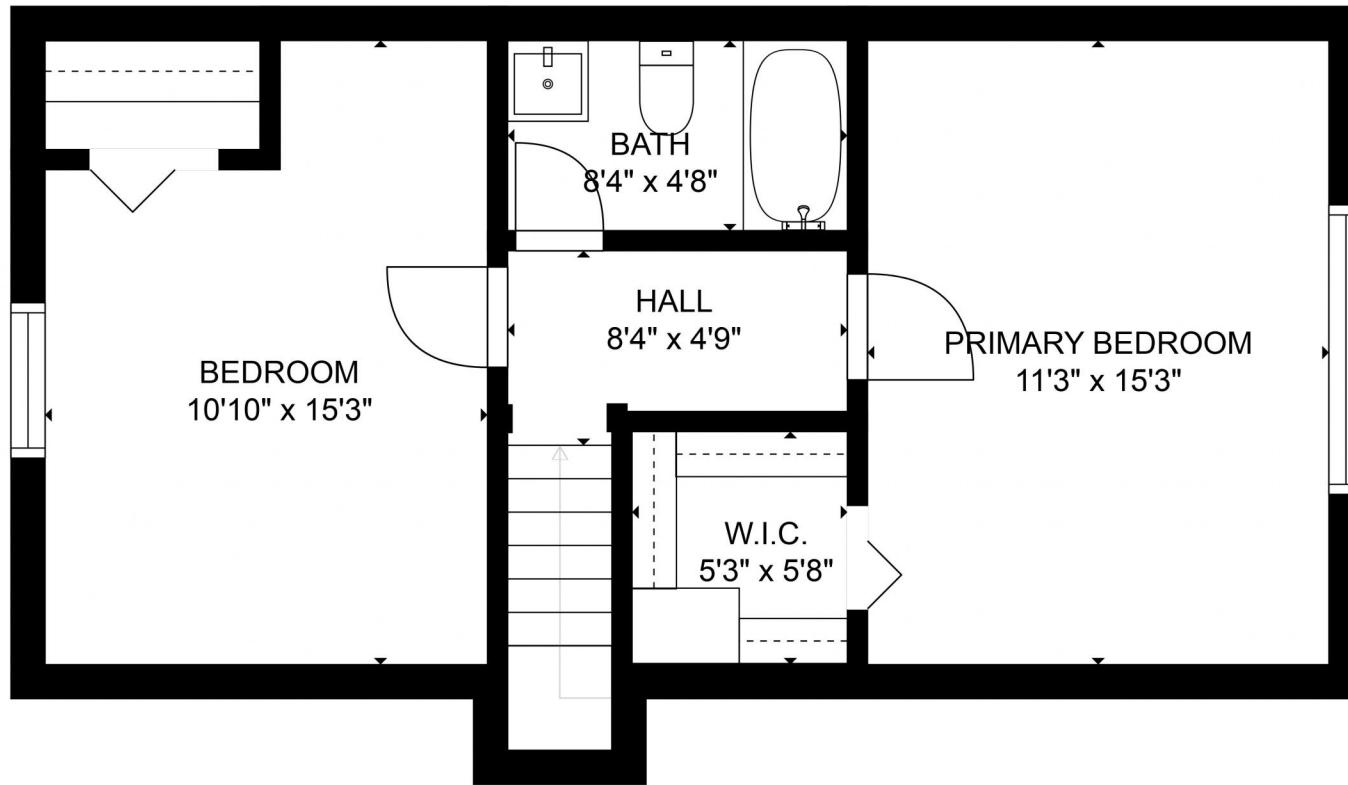

GROSS INTERNAL AREA
FLOOR 1: 613 sq. ft, FLOOR 2: 613 sq. ft
FLOOR 3: 484 sq. ft, EXCLUDED AREAS:
PATIO: 99 sq. ft, PORCH: 79 sq. ft
TOTAL: 1711 sq. ft
SIZES AND DIMENSIONS ARE APPROXIMATE, ACTUAL MAY VARY.

10480 Holland Court, Westminster, CO 80021 – Main Level

GROSS INTERNAL AREA
FLOOR 1: 613 sq. ft, FLOOR 2: 613 sq. ft
FLOOR 3: 484 sq. ft, EXCLUDED AREAS:
PATIO: 99 sq. ft, PORCH: 79 sq. ft
TOTAL: 1711 sq. ft
SIZES AND DIMENSIONS ARE APPROXIMATE, ACTUAL MAY VARY.