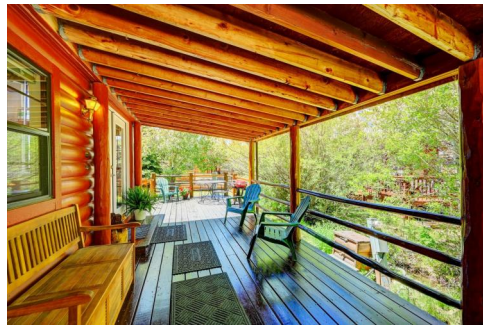

85 Revette Drive  
Breckenridge, CO 80424

Single Family

2000 SQFT

Trisha Karstetter & Elliot Pappas  
720-934-4477  
trisha@spiritbearrealty.com  
<http://www.SpiritBearRealty.com>

Scan code  
for more  
property  
details