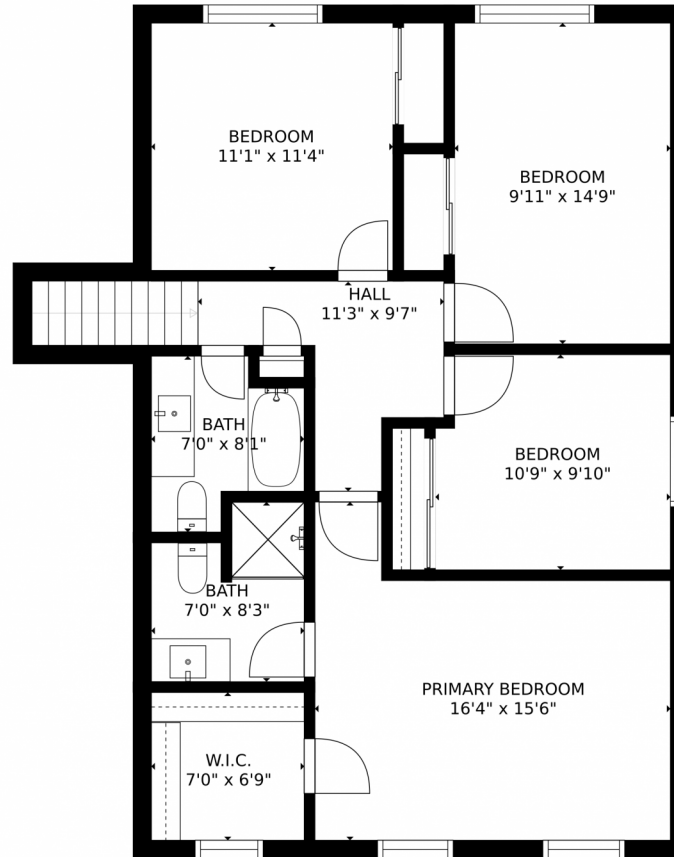

GROSS INTERNAL AREA
FLOOR 1: 567 sq. ft., FLOOR 2: 1007 sq. ft.
FLOOR 3: 908 sq. ft., EXCLUDED AREAS:
GARAGE: 460 sq. ft., PATIO: 332 sq. ft.
PORCH: 194 sq. ft.
TOTAL: 2482 sq. ft.
SIZES AND DIMENSIONS ARE APPROXIMATE, ACTUAL MAY VARY.

Disclaimer: Sizes and Dimensions are Approximate, Actual May Vary.

Taylor Haas
303-665-7368
taylorh@coloradorpm.com
<https://www.coloradorpm.com/available-rental-properties-denver>

GROSS INTERNAL AREA
FLOOR 1: 567 sq. ft., FLOOR 2: 1007 sq. ft.
FLOOR 3: 908 sq. ft., EXCLUDED AREAS:
GARAGE: 460 sq. ft., PATIO: 332 sq. ft.
PORCH: 194 sq. ft.
TOTAL: 2482 sq. ft.
SIZES AND DIMENSIONS ARE APPROXIMATE, ACTUAL MAY VARY.