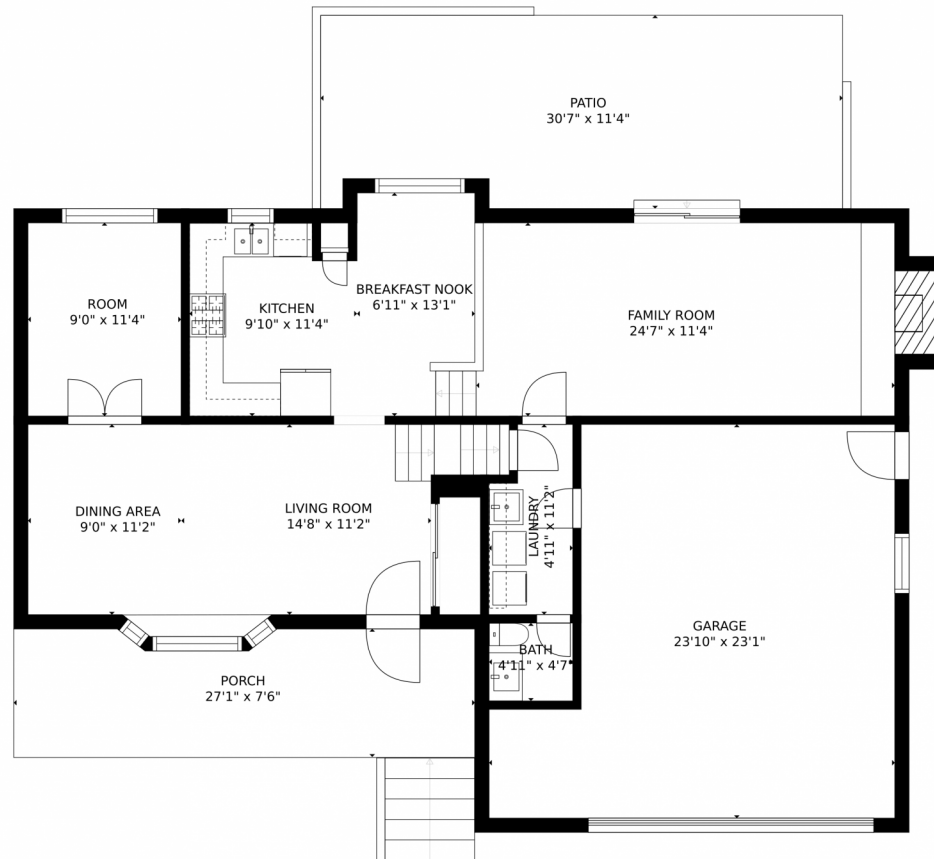

GROSS INTERNAL AREA
FLOOR 1: 567 sq. ft., FLOOR 2: 1007 sq. ft.
FLOOR 3: 908 sq. ft., EXCLUDED AREAS:
GARAGE: 460 sq. ft., PATIO: 332 sq. ft.
PORCH: 194 sq. ft.
TOTAL: 2482 sq. ft.
SIZES AND DIMENSIONS ARE APPROXIMATE, ACTUAL MAY VARY.

Disclaimer: Sizes and Dimensions are Approximate, Actual May Vary.

Taylor Haas
303-665-7368
taylorh@coloradorpm.com
<https://www.coloradorpm.com/available-rental-properties-denver>

GROSS INTERNAL AREA
FLOOR 1: 567 sq. ft., FLOOR 2: 1007 sq. ft.
FLOOR 3: 908 sq. ft., EXCLUDED AREAS:
GARAGE: 460 sq. ft., PATIO: 332 sq. ft.
PORCH: 194 sq. ft.
TOTAL: 2482 sq. ft.
SIZES AND DIMENSIONS ARE APPROXIMATE, ACTUAL MAY VARY.