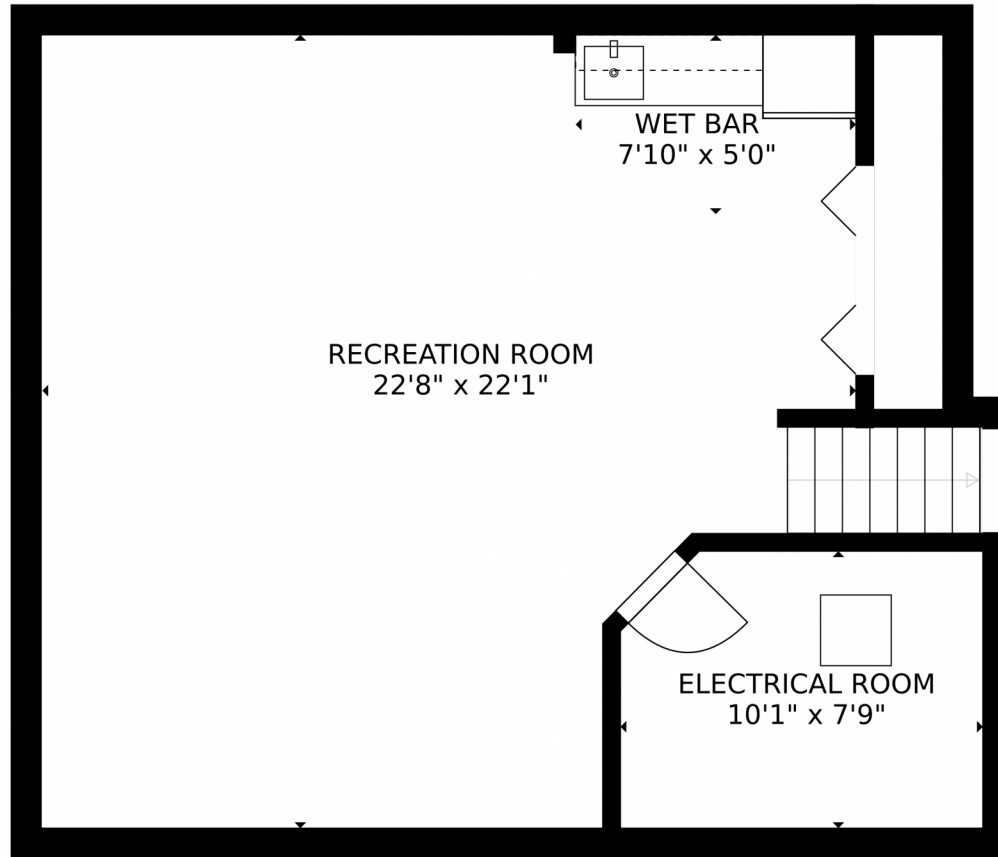

GROSS INTERNAL AREA
FLOOR 1: 567 sq. ft., FLOOR 2: 1007 sq. ft.
FLOOR 3: 908 sq. ft., EXCLUDED AREAS:
GARAGE: 460 sq. ft., PATIO: 332 sq. ft.
PORCH: 194 sq. ft.
TOTAL: 2482 sq. ft.
SIZES AND DIMENSIONS ARE APPROXIMATE, ACTUAL MAY VARY.

Disclaimer: Sizes and Dimensions are Approximate, Actual May Vary.

Taylor Haas
303-665-7368
taylorh@coloradorpm.com
<https://www.coloradorpm.com/available-rental-properties-denver>

GROSS INTERNAL AREA
FLOOR 1: 567 sq. ft., FLOOR 2: 1007 sq. ft.
FLOOR 3: 908 sq. ft., EXCLUDED AREAS:
GARAGE: 460 sq. ft., PATIO: 332 sq. ft.
PORCH: 194 sq. ft.
TOTAL: 2482 sq. ft.
SIZES AND DIMENSIONS ARE APPROXIMATE, ACTUAL MAY VARY.