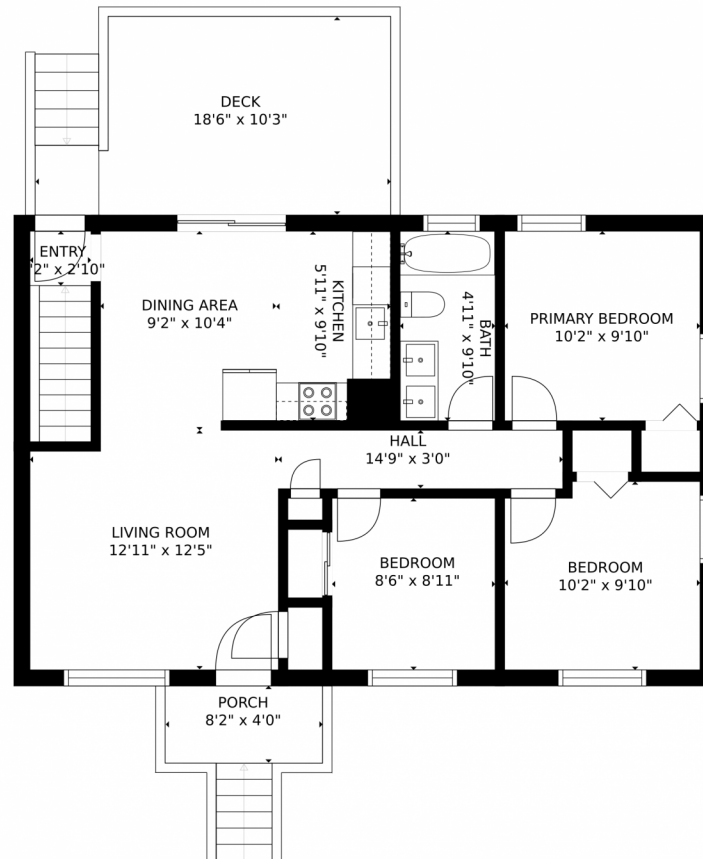

Single Family

1728 SQFT

4 Beds

2 Baths

0.15 Acre

Kifle Leulseged
720-891-6979
kleulseged@gmail.com

Scan code
for more
property
details

7371 Utica Street, Westminster, CO 80030 – Main Floor

GROSS INTERNAL AREA
FLOOR 1: 796 sq. ft, FLOOR 2: 796 sq. ft
EXCLUDED AREAS: , DECK: 166 sq. ft
PORCH: 33 sq. ft
TOTAL: 1591 sq. ft
SIZES AND DIMENSIONS ARE APPROXIMATE, ACTUAL MAY VARY.

Disclaimer: Sizes and Dimensions are Approximate, Actual May Vary.

Kifle Leulseged
720-891-6979
kleulseged@gmail.com

7371 Utica Street, Westminster, CO 80030 – Lower Floor

GROSS INTERNAL AREA
FLOOR 1: 796 sq. ft, FLOOR 2: 796 sq. ft
EXCLUDED AREAS: , DECK: 166 sq. ft
PORCH: 33 sq. ft
TOTAL: 1591 sq. ft
SIZES AND DIMENSIONS ARE APPROXIMATE, ACTUAL MAY VARY.

Disclaimer: Sizes and Dimensions are Approximate, Actual May Vary.

Kifle Leulseged
720-891-6979
kleulseged@gmail.com

7371 Utica Street, Westminster, CO 80030 – All Floors

GROSS INTERNAL AREA
FLOOR 1: 796 sq. ft., FLOOR 2: 796 sq. ft.
EXCLUDED AREAS: , DECK: 166 sq. ft.
PORCH: 33 sq. ft.
TOTAL: 1591 sq. ft.
SIZES AND DIMENSIONS ARE APPROXIMATE, ACTUAL MAY VARY.