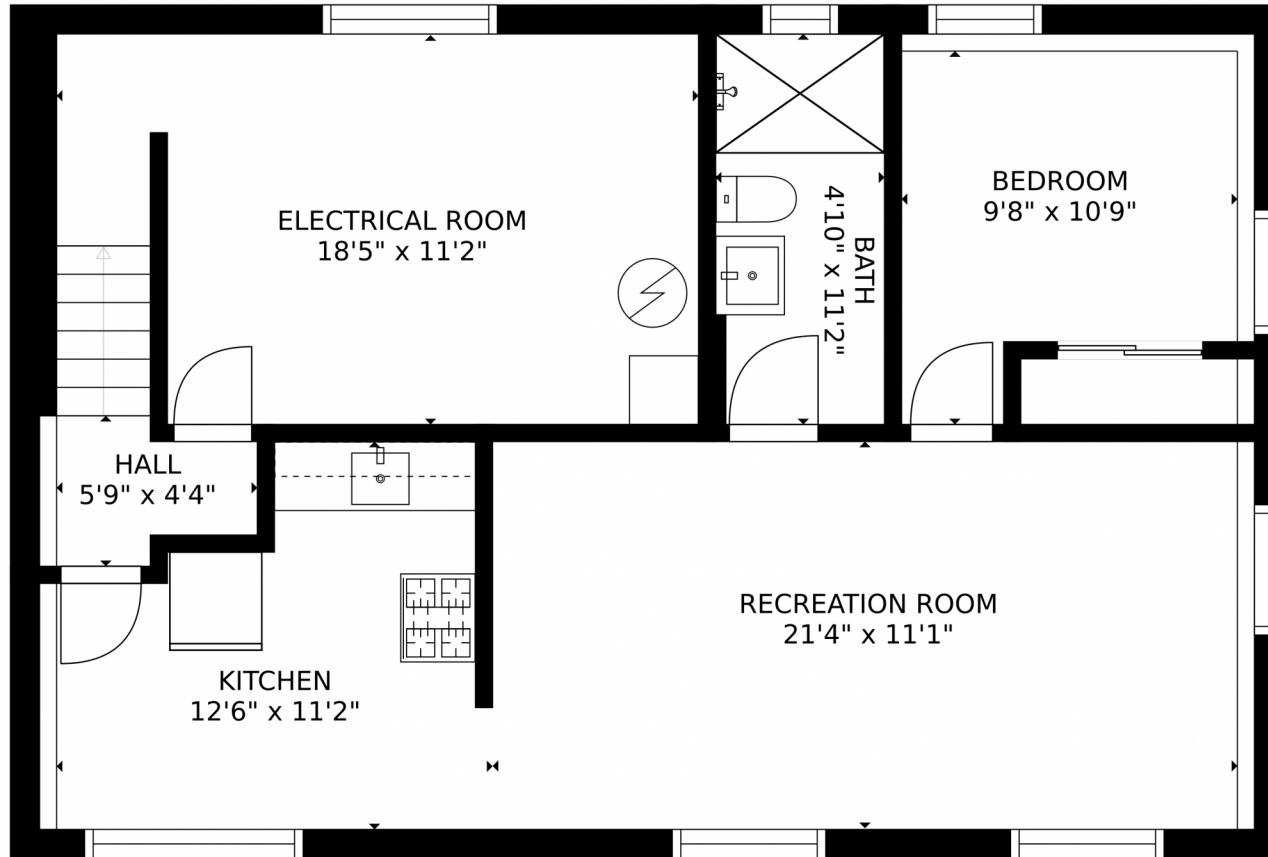

Single Family

1728 SQFT

4 Beds

2 Baths

0.15 Acre

Kifle Leulseged
720-891-6979
kleulseged@gmail.com

Scan code
for more
property
details

7371 Utica Street, Westminster, CO 80030 – Main Floor

GROSS INTERNAL AREA
FLOOR 1: 796 sq. ft, FLOOR 2: 796 sq. ft
EXCLUDED AREAS: , DECK: 166 sq. ft
PORCH: 33 sq. ft
TOTAL: 1591 sq. ft
SIZES AND DIMENSIONS ARE APPROXIMATE, ACTUAL MAY VARY.

Disclaimer: Sizes and Dimensions are Approximate, Actual May Vary.

Kifle Leulseged
720-891-6979
kleulseged@gmail.com

7371 Utica Street, Westminster, CO 80030 – Lower Floor

GROSS INTERNAL AREA
FLOOR 1: 796 sq. ft, FLOOR 2: 796 sq. ft
EXCLUDED AREAS: , DECK: 166 sq. ft
PORCH: 33 sq. ft
TOTAL: 1591 sq. ft
SIZES AND DIMENSIONS ARE APPROXIMATE, ACTUAL MAY VARY.

Disclaimer: Sizes and Dimensions are Approximate, Actual May Vary.

Kifle Leulseged
720-891-6979
kleulseged@gmail.com

7371 Utica Street, Westminster, CO 80030 – All Floors

GROSS INTERNAL AREA
FLOOR 1: 796 sq. ft., FLOOR 2: 796 sq. ft.
EXCLUDED AREAS: , DECK: 166 sq. ft.
PORCH: 33 sq. ft.
TOTAL: 1591 sq. ft.
SIZES AND DIMENSIONS ARE APPROXIMATE, ACTUAL MAY VARY.