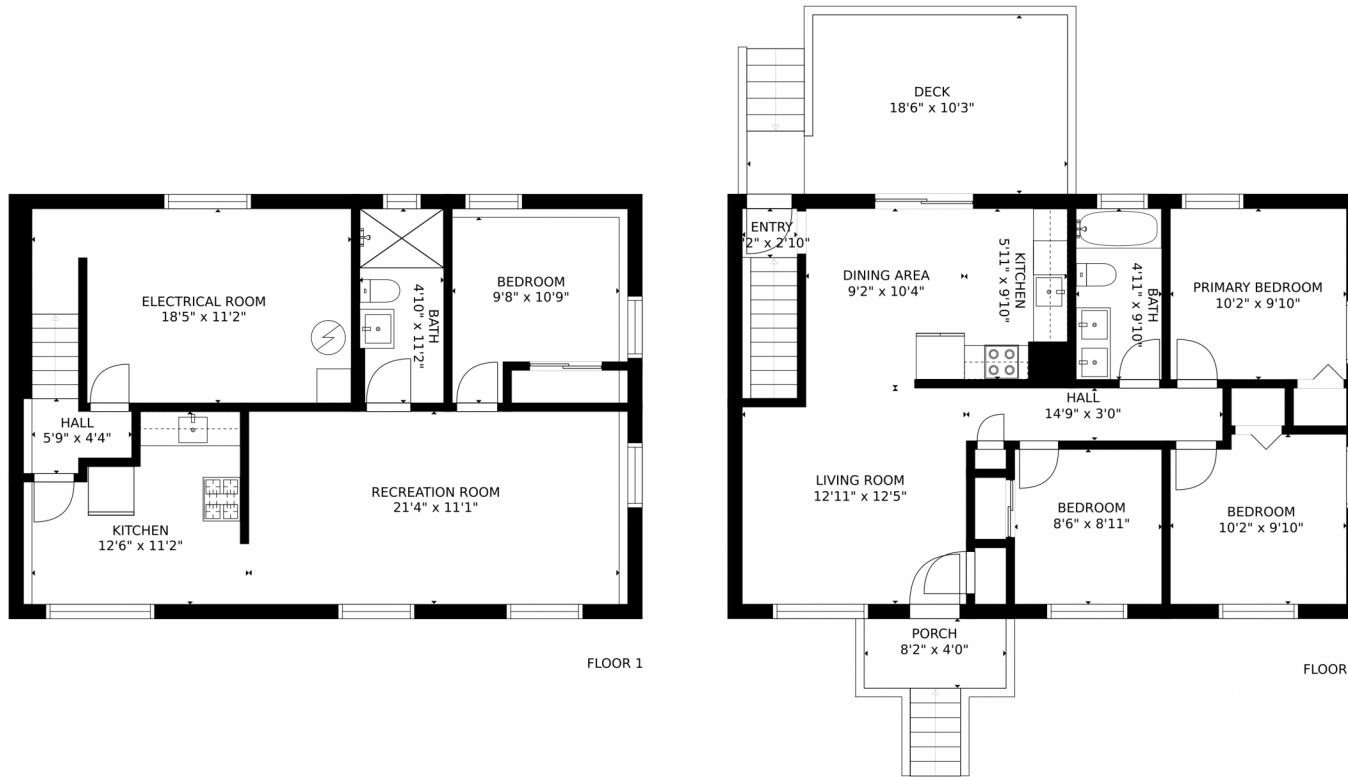

GROSS INTERNAL AREA
FLOOR 1: 796 sq. ft, FLOOR 2: 796 sq. ft
EXCLUDED AREAS: , DECK: 166 sq. ft
PORCH: 33 sq. ft
TOTAL: 1591 sq. ft
SIZES AND DIMENSIONS ARE APPROXIMATE, ACTUAL MAY VARY.

Disclaimer: Sizes and Dimensions are Approximate, Actual May Vary.

Kifle Leulseged
720-891-6979
kleulseged@gmail.com

7371 Utica Street, Westminster, CO 80030 – Lower Floor

GROSS INTERNAL AREA
FLOOR 1: 796 sq. ft, FLOOR 2: 796 sq. ft
EXCLUDED AREAS: , DECK: 166 sq. ft
PORCH: 33 sq. ft
TOTAL: 1591 sq. ft
SIZES AND DIMENSIONS ARE APPROXIMATE, ACTUAL MAY VARY.

Disclaimer: Sizes and Dimensions are Approximate, Actual May Vary.

Kifle Leulseged
720-891-6979
kleulseged@gmail.com

7371 Utica Street, Westminster, CO 80030 – All Floors

GROSS INTERNAL AREA
FLOOR 1: 796 sq. ft., FLOOR 2: 796 sq. ft.
EXCLUDED AREAS: , DECK: 166 sq. ft.
PORCH: 33 sq. ft.
TOTAL: 1591 sq. ft.
SIZES AND DIMENSIONS ARE APPROXIMATE, ACTUAL MAY VARY.