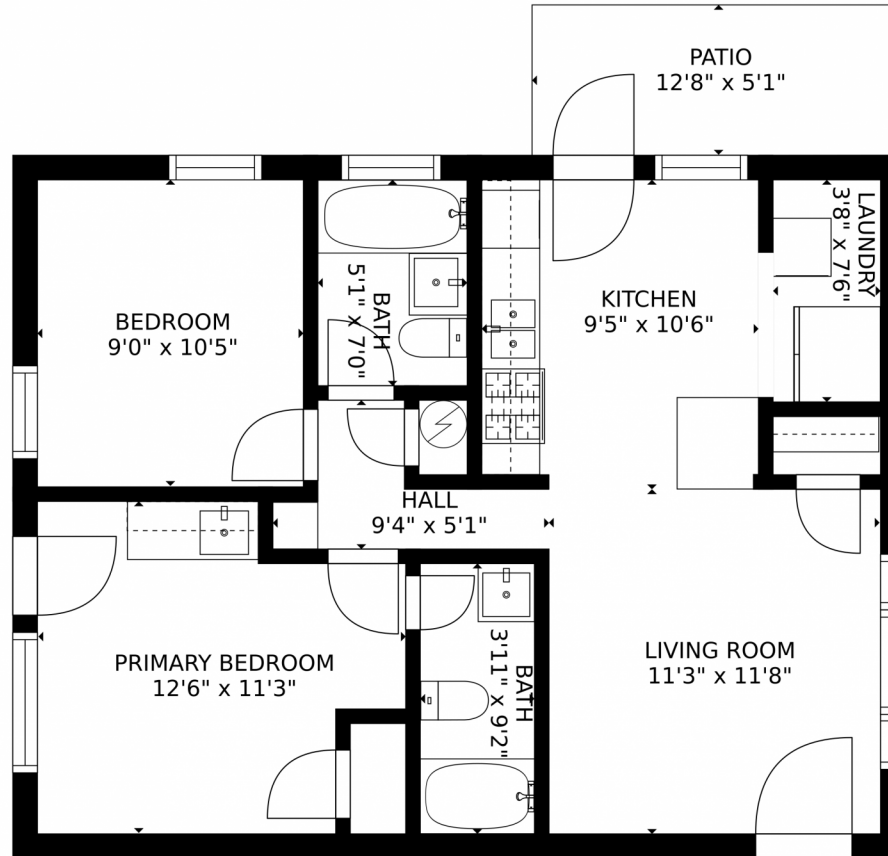

 Single Family

 710 SQFT

 2 Beds

 1 Baths

**Taylor Haas**  
303-665-7368  
taylorh@coloradorpm.com  
<https://www.coloradorpm.com/available-rental-properties-denver>

GROSS INTERNAL AREA  
FLOOR 1: 635 sq. ft. EXCLUDED AREAS:  
PATIO: 65 sq. ft.  
TOTAL: 635 sq. ft.  
SIZES AND DIMENSIONS ARE APPROXIMATE, ACTUAL MAY VARY.