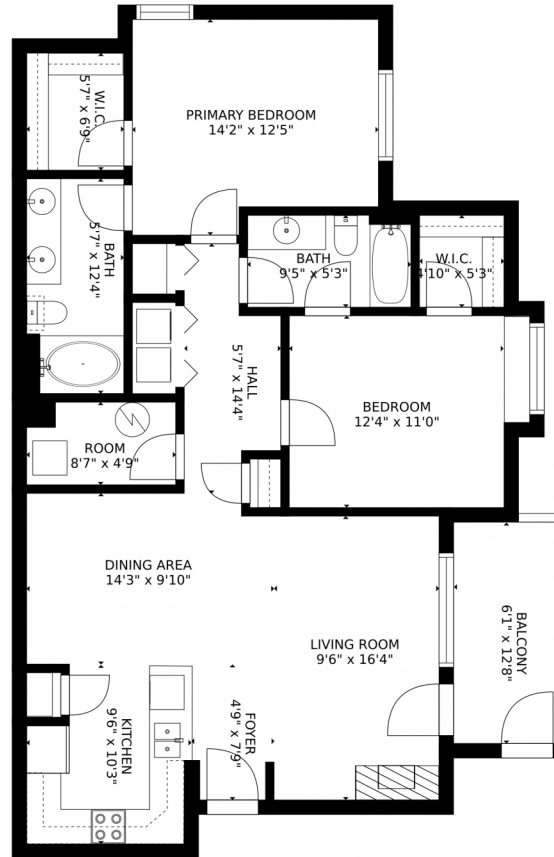


 Single Family

 1157 SQFT

 2 Beds

 2 Baths

Taylor Haas
 303-665-7368
 taylorh@coloradorpm.com
<https://www.coloradorpm.com/available-rental-properties-denver>

10341 W Girton Dr #204, Lakewood, CO 80227 – Main

GROSS INTERNAL AREA
FLOOR 1: 1106 sq. ft. EXCLUDED AREAS:
BALCONY: 77 sq. ft
TOTAL: 1106 sq. ft
SIZES AND DIMENSIONS ARE APPROXIMATE, ACTUAL MAY VARY.

Disclaimer: Sizes and Dimensions are Approximate, Actual May Vary.