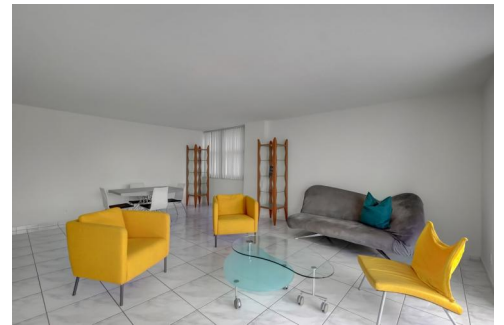

2030 South Ocean Drive #227
Hallandale Beach, FL 33009

Condominium

1856 SQFT

3 Beds

2/1 Baths

Rachael Barach

954-815-1418

rachael@rachaelbarach.com