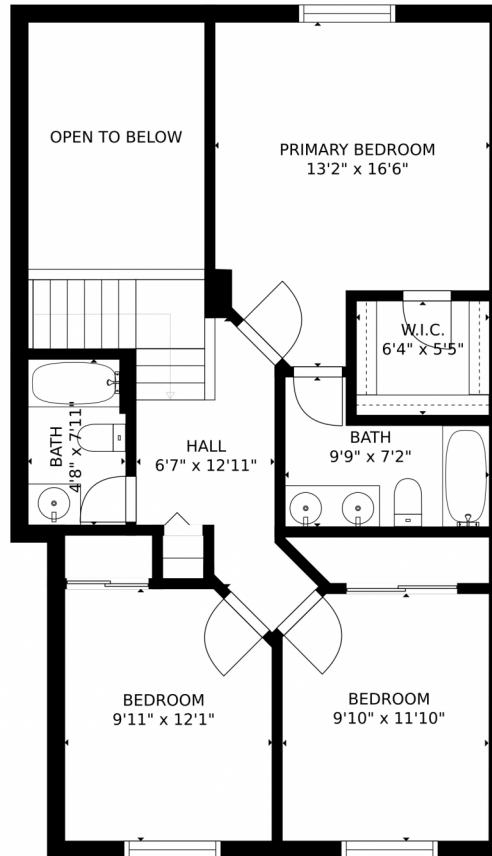

Scan code
for more
property
details

5139 Laredo Ridge Drive, Colorado Springs, CO 80922 — Main Level

GROSS INTERNAL AREA
FLOOR 1: 633 sq. ft. FLOOR 2: 661 sq. ft.
FLOOR 3: 740 sq. ft. EXCLUDED AREAS:
PATIO: 72 sq. ft. GARAGE: 402 sq. ft.
DECK: 67 sq. ft. PORCH: 58 sq. ft.
TOTAL: 2034 sq. ft.
SIZES AND DIMENSIONS ARE APPROXIMATE, ACTUAL MAY VARY.

Disclaimer: Sizes and Dimensions are Approximate, Actual May Vary.

Michelle Blessing
719-649-4200
mblessing@erashields.com

5139 Laredo Ridge Drive, Colorado Springs, CO 80922 – 2nd Level

GROSS INTERNAL AREA
FLOOR 1: 633 sq. ft. FLOOR 2: 661 sq. ft.
FLOOR 3: 740 sq. ft. EXCLUDED AREAS:
PATIO: 72 sq. ft. GARAGE: 402 sq. ft.
DECK: 67 sq. ft. PORCH: 58 sq. ft.
TOTAL: 2034 sq. ft.
SIZES AND DIMENSIONS ARE APPROXIMATE, ACTUAL MAY VARY.

Disclaimer: Sizes and Dimensions are Approximate, Actual May Vary.

Michelle Blessing
719-649-4200
mblessing@erashields.com

5139 Laredo Ridge Drive, Colorado Springs, CO 80922 — Lower Level

GROSS INTERNAL AREA
FLOOR 1: 633 sq. ft. FLOOR 2: 661 sq. ft.
FLOOR 3: 740 sq. ft. EXCLUDED AREAS:
PATIO: 72 sq. ft. GARAGE: 402 sq. ft.
DECK: 67 sq. ft. PORCH: 58 sq. ft.
TOTAL: 2034 sq. ft.
SIZES AND DIMENSIONS ARE APPROXIMATE, ACTUAL MAY VARY.

Disclaimer: Sizes and Dimensions are Approximate, Actual May Vary.

Michelle Blessing
719-649-4200
mblessing@erashields.com

5139 Laredo Ridge Drive, Colorado Springs, CO 80922 — All Levels

GROSS INTERNAL AREA
FLOOR 1: 633 sq. ft., FLOOR 2: 661 sq. ft.
FLOOR 3: 740 sq. ft., EXCLUDED AREAS:
PATIO: 72 sq. ft., GARAGE: 402 sq. ft.
DECK: 67 sq. ft., PORCH: 58 sq. ft.
TOTAL: 2034 sq. ft.
SIZES AND DIMENSIONS ARE APPROXIMATE, ACTUAL MAY VARY.