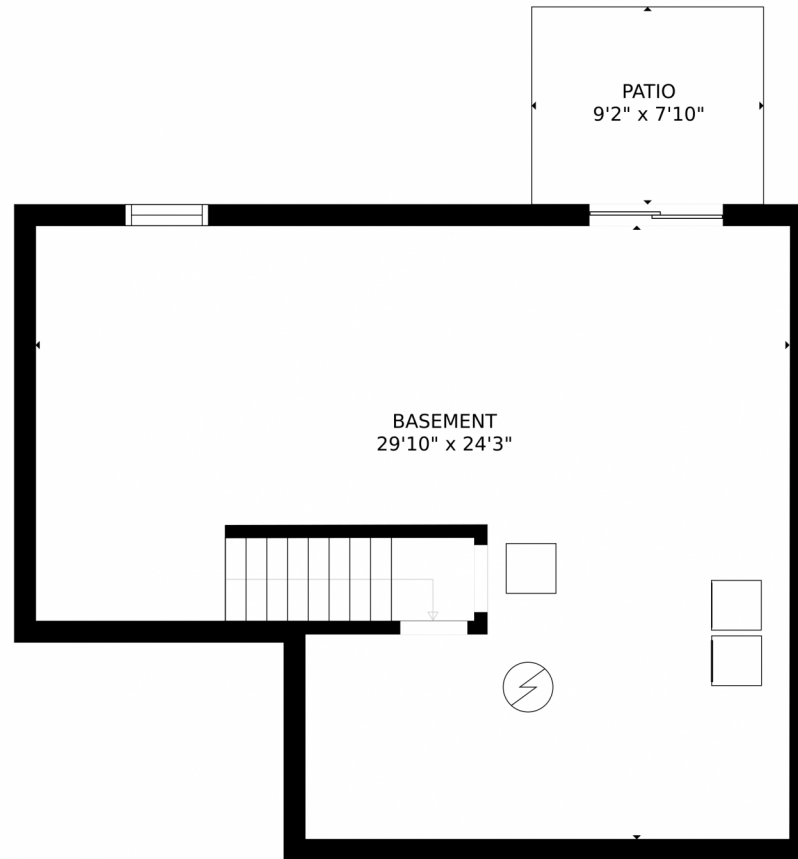

Scan code
for more
property
details

5139 Laredo Ridge Drive, Colorado Springs, CO 80922 — Main Level

GROSS INTERNAL AREA
FLOOR 1: 633 sq. ft. FLOOR 2: 661 sq. ft.
FLOOR 3: 740 sq. ft. EXCLUDED AREAS:
PATIO: 72 sq. ft. GARAGE: 402 sq. ft.
DECK: 67 sq. ft. PORCH: 58 sq. ft.
TOTAL: 2034 sq. ft.
SIZES AND DIMENSIONS ARE APPROXIMATE, ACTUAL MAY VARY.

Disclaimer: Sizes and Dimensions are Approximate, Actual May Vary.

Michelle Blessing
719-649-4200
mblessing@erashields.com

5139 Laredo Ridge Drive, Colorado Springs, CO 80922 – 2nd Level

GROSS INTERNAL AREA
FLOOR 1: 633 sq. ft. FLOOR 2: 661 sq. ft.
FLOOR 3: 740 sq. ft. EXCLUDED AREAS:
PATIO: 72 sq. ft. GARAGE: 402 sq. ft.
DECK: 67 sq. ft. PORCH: 58 sq. ft.
TOTAL: 2034 sq. ft.
SIZES AND DIMENSIONS ARE APPROXIMATE, ACTUAL MAY VARY.

Disclaimer: Sizes and Dimensions are Approximate, Actual May Vary.

Michelle Blessing
719-649-4200
mblessing@erashields.com

5139 Laredo Ridge Drive, Colorado Springs, CO 80922 — Lower Level

GROSS INTERNAL AREA
FLOOR 1: 633 sq. ft. FLOOR 2: 661 sq. ft.
FLOOR 3: 740 sq. ft. EXCLUDED AREAS:
PATIO: 72 sq. ft. GARAGE: 402 sq. ft.
DECK: 67 sq. ft. PORCH: 58 sq. ft.
TOTAL: 2034 sq. ft.
SIZES AND DIMENSIONS ARE APPROXIMATE, ACTUAL MAY VARY.

Disclaimer: Sizes and Dimensions are Approximate, Actual May Vary.

Michelle Blessing
719-649-4200
mblessing@erashields.com

5139 Laredo Ridge Drive, Colorado Springs, CO 80922 — All Levels

GROSS INTERNAL AREA
FLOOR 1: 633 sq. ft., FLOOR 2: 661 sq. ft.
FLOOR 3: 740 sq. ft., EXCLUDED AREAS:
PATIO: 72 sq. ft., GARAGE: 402 sq. ft.
DECK: 67 sq. ft., PORCH: 58 sq. ft.
TOTAL: 2034 sq. ft.
SIZES AND DIMENSIONS ARE APPROXIMATE, ACTUAL MAY VARY.