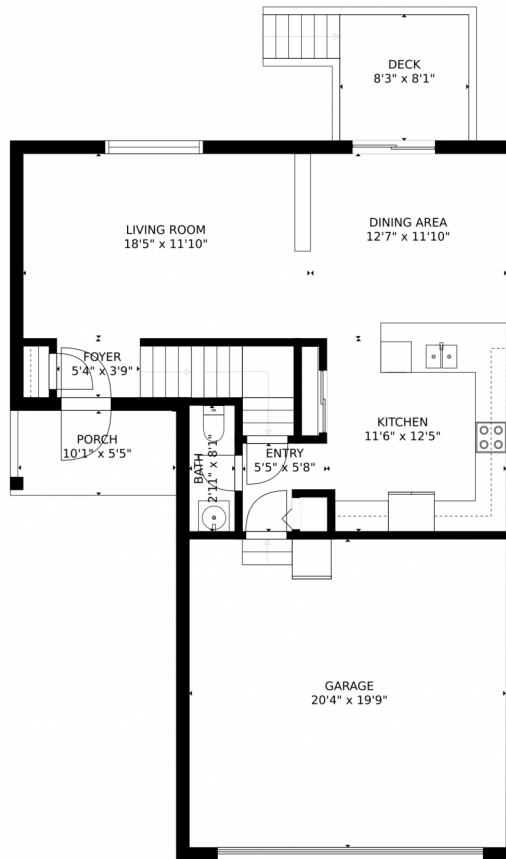

5139 Laredo Ridge Drive
Colorado Springs, CO 80922
COMMUNITY: Stetson nHills

Single Family

2155 SQFT

3 Beds

2/1 Baths

2 Car

0.15 Acre

Michelle Blessing
719-649-4200
mblessing@erashields.com

Scan code
for more
property
details

5139 Laredo Ridge Drive, Colorado Springs, CO 80922 — Main Level

GROSS INTERNAL AREA
FLOOR 1: 633 sq. ft. FLOOR 2: 661 sq. ft.
FLOOR 3: 740 sq. ft. EXCLUDED AREAS:
PATIO: 72 sq. ft. GARAGE: 402 sq. ft.
DECK: 67 sq. ft. PORCH: 58 sq. ft.
TOTAL: 2034 sq. ft.
SIZES AND DIMENSIONS ARE APPROXIMATE, ACTUAL MAY VARY.

Disclaimer: Sizes and Dimensions are Approximate, Actual May Vary.

Michelle Blessing
719-649-4200
mblessing@erashields.com

5139 Laredo Ridge Drive, Colorado Springs, CO 80922 – 2nd Level

GROSS INTERNAL AREA
FLOOR 1: 633 sq. ft. FLOOR 2: 661 sq. ft.
FLOOR 3: 740 sq. ft. EXCLUDED AREAS:
PATIO: 72 sq. ft. GARAGE: 402 sq. ft.
DECK: 67 sq. ft. PORCH: 58 sq. ft.
TOTAL: 2034 sq. ft.
SIZES AND DIMENSIONS ARE APPROXIMATE, ACTUAL MAY VARY.

Disclaimer: Sizes and Dimensions are Approximate, Actual May Vary.

Michelle Blessing
719-649-4200
mblessing@erashields.com

5139 Laredo Ridge Drive, Colorado Springs, CO 80922 — Lower Level

GROSS INTERNAL AREA
FLOOR 1: 633 sq. ft. FLOOR 2: 661 sq. ft.
FLOOR 3: 740 sq. ft. EXCLUDED AREAS:
PATIO: 72 sq. ft. GARAGE: 402 sq. ft.
DECK: 67 sq. ft. PORCH: 58 sq. ft.
TOTAL: 2034 sq. ft.
SIZES AND DIMENSIONS ARE APPROXIMATE, ACTUAL MAY VARY.