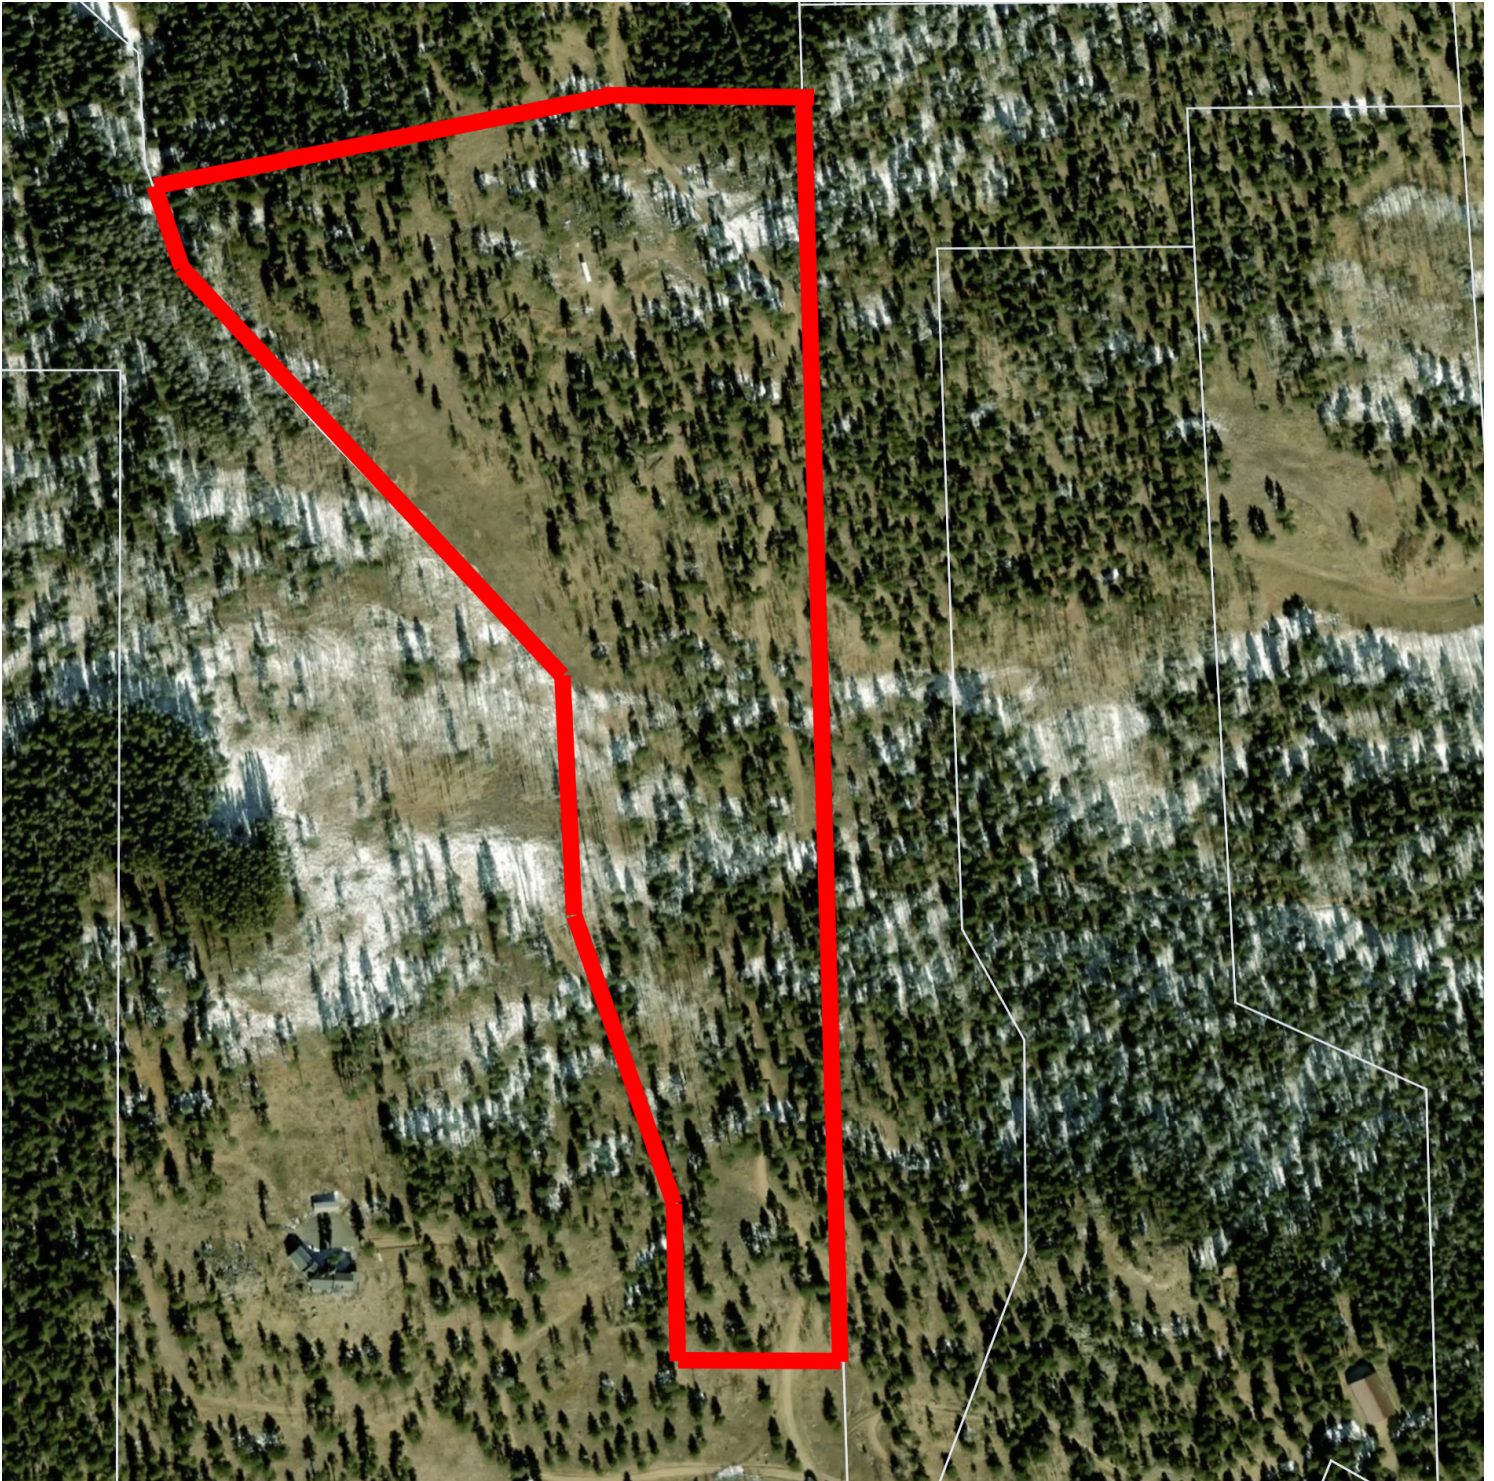

13425 Heaven Lane, Littleton, CO 80127 – 13425 Heaven Lane, Conifer, CO 80433
JPG

Disclaimer: Sizes and Dimensions are Approximate, Actual May Vary.

Donna Wilhite
720-447-6470
dmwilhite1111@comcast.net