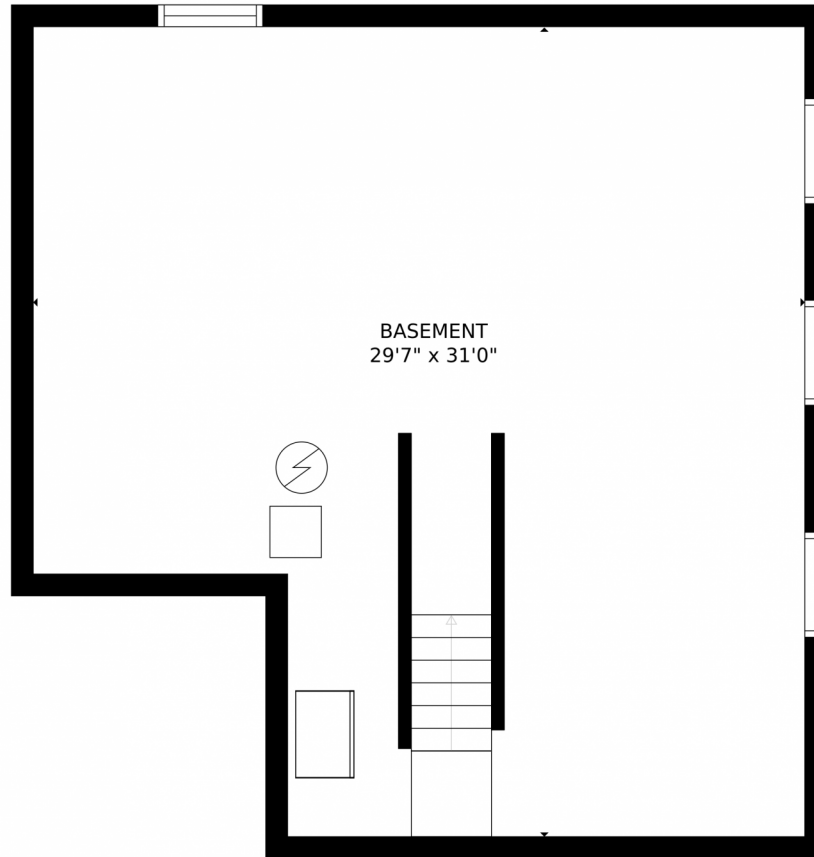

GROSS INTERNAL AREA
FLOOR 1: 820 sq. ft, FLOOR 2: 820 sq. ft
FLOOR 3: 1066 sq. ft, EXCLUDED AREAS:
GARAGE: 573 sq. ft, PATIO: 376 sq. ft
PORCH: 107 sq. ft
TOTAL: 2705 sq. ft
SIZES AND DIMENSIONS ARE APPROXIMATE, ACTUAL MAY VARY.