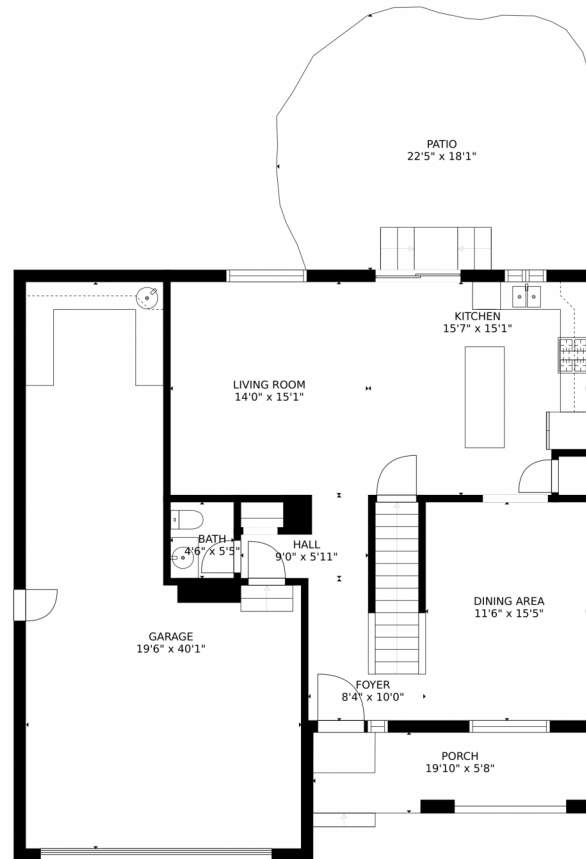

 Single Family

 1849 SQFT

 4 Beds

 3 Baths

Taylor Haas
303-665-7368
taylorh@coloradorpm.com
<https://www.coloradorpm.com/available-rental-properties-denver>

2480 Nicholson Street, Berthoud, CO 80513 – 1st Floor

GROSS INTERNAL AREA
FLOOR 1: 820 sq. ft. FLOOR 2: 820 sq. ft.
FLOOR 3: 1066 sq. ft. EXCLUDED AREAS:
GARAGE: 573 sq. ft. PATIO: 376 sq. ft.
PORCH: 107 sq. ft.
TOTAL: 2705 sq. ft.
SIZES AND DIMENSIONS ARE APPROXIMATE, ACTUAL MAY VARY.

GROSS INTERNAL AREA
FLOOR 1: 820 sq. ft, FLOOR 2: 820 sq. ft
FLOOR 3: 1066 sq. ft, EXCLUDED AREAS:
GARAGE: 573 sq. ft, PATIO: 376 sq. ft
PORCH: 107 sq. ft
TOTAL: 2705 sq. ft
SIZES AND DIMENSIONS ARE APPROXIMATE, ACTUAL MAY VARY.