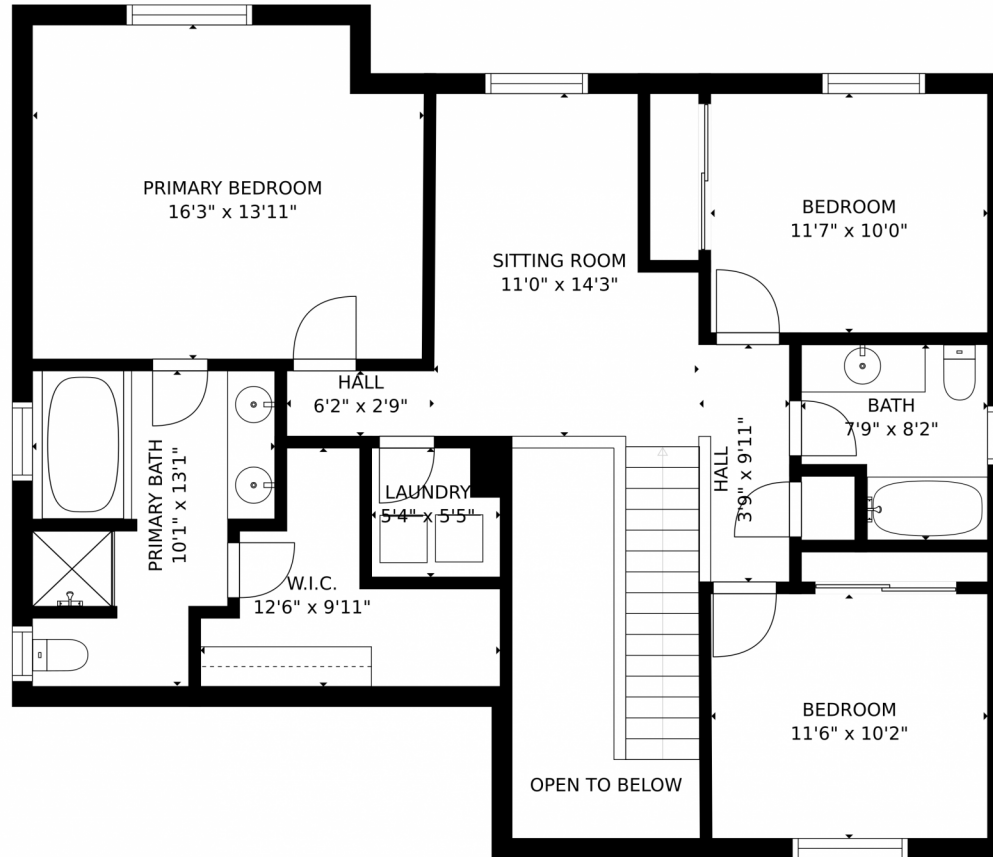

GROSS INTERNAL AREA
FLOOR 1: 820 sq. ft. FLOOR 2: 820 sq. ft.
FLOOR 3: 1066 sq. ft. EXCLUDED AREAS:
GARAGE: 573 sq. ft. PATIO: 376 sq. ft.
PORCH: 107 sq. ft.
TOTAL: 2705 sq. ft.
SIZES AND DIMENSIONS ARE APPROXIMATE, ACTUAL MAY VARY.