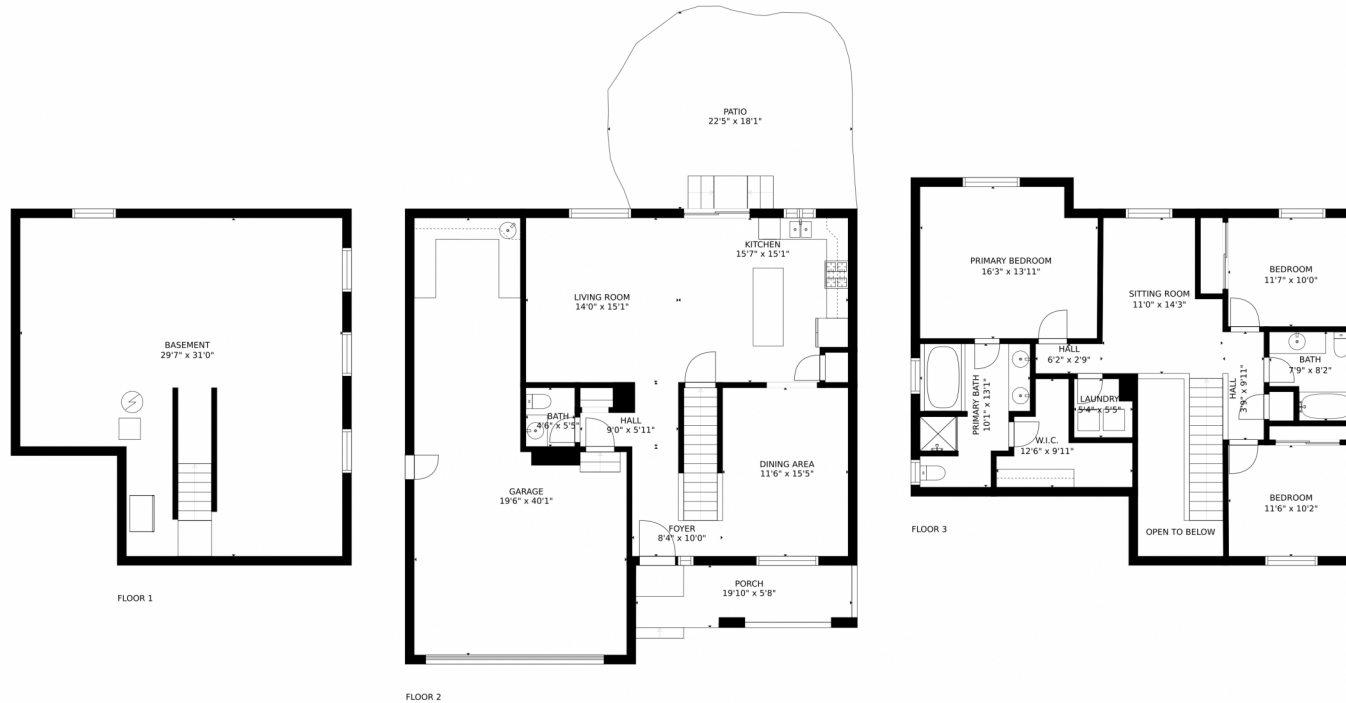

GROSS INTERNAL AREA
FLOOR 1: 820 sq. ft. FLOOR 2: 820 sq. ft.
FLOOR 3: 1066 sq. ft. EXCLUDED AREAS:
GARAGE: 573 sq. ft. PATIO: 376 sq. ft.
PORCH: 107 sq. ft.
TOTAL: 2705 sq. ft.
SIZES AND DIMENSIONS ARE APPROXIMATE, ACTUAL MAY VARY.

GROSS INTERNAL AREA
FLOOR 1: 820 sq. ft, FLOOR 2: 820 sq. ft
FLOOR 3: 1066 sq. ft, EXCLUDED AREAS:
GARAGE: 573 sq. ft, PATIO: 376 sq. ft
PORCH: 107 sq. ft
TOTAL: 2705 sq. ft
SIZES AND DIMENSIONS ARE APPROXIMATE, ACTUAL MAY VARY.