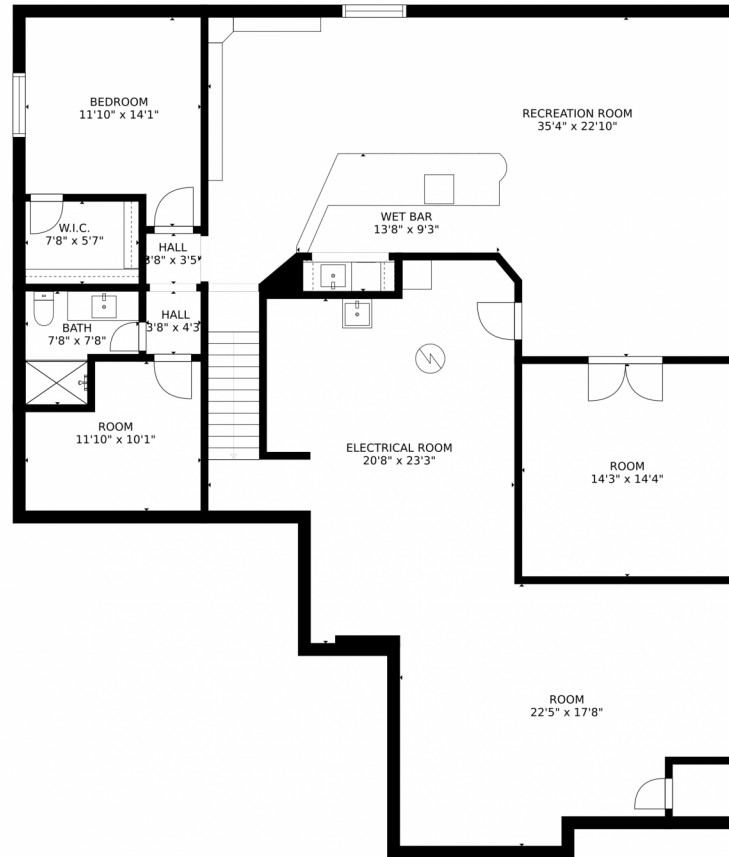

GROSS INTERNAL AREA
FLOOR 1: 2125 sq. ft, FLOOR 2: 2144 sq. ft
EXCLUDED AREAS: , GARAGE: 401 sq. ft
DECK: 192 sq. ft, PATIO: 72 sq. ft
TOTAL: 4269 sq. ft
SIZES AND DIMENSIONS ARE APPROXIMATE, ACTUAL MAY VARY.

7170 Oasis Drive, Castle Rock, CO 80108 – Lower Level

GROSS INTERNAL AREA
FLOOR 1: 2125 sq. ft., FLOOR 2: 2144 sq. ft.
EXCLUDED AREAS: GARAGE: 401 sq. ft.
DECK: 192 sq. ft., PATIO: 72 sq. ft.
TOTAL: 4269 sq. ft.
SIZES AND DIMENSIONS ARE APPROXIMATE, ACTUAL MAY VARY.