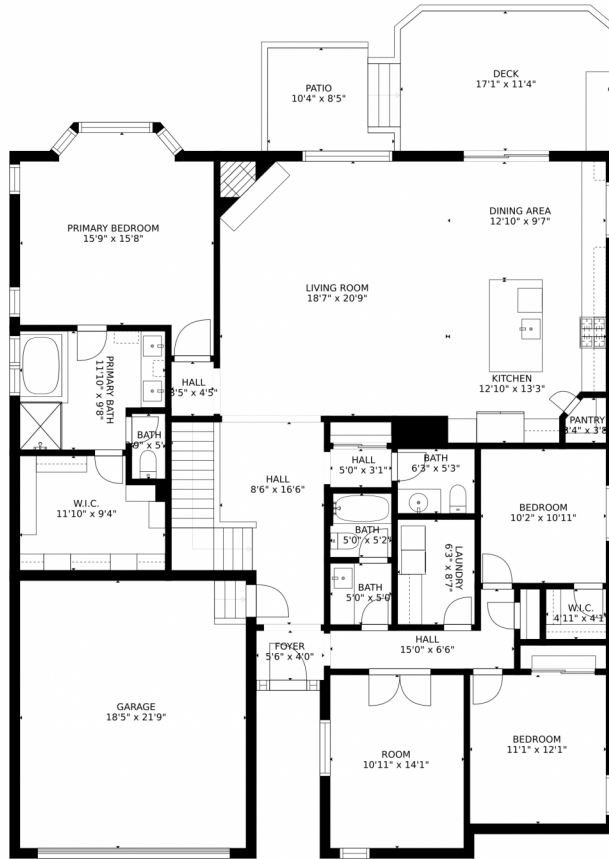

Single Family

3942 SQFT

Taylor Haas

303-665-7368

taylorh@coloradorpm.com

<https://www.coloradorpm.com/available-rental-properties-denver>

Scan code
for more
property
details

7170 Oasis Drive, Castle Rock, CO 80108 – Main Level

GROSS INTERNAL AREA
FLOOR 1: 2125 sq. ft, FLOOR 2: 2144 sq. ft
EXCLUDED AREAS: , GARAGE: 401 sq. ft
DECK: 192 sq. ft, PATIO: 72 sq. ft
TOTAL: 4269 sq. ft
SIZES AND DIMENSIONS ARE APPROXIMATE, ACTUAL MAY VARY.

7170 Oasis Drive, Castle Rock, CO 80108 – Lower Level

GROSS INTERNAL AREA
FLOOR 1: 2125 sq. ft., FLOOR 2: 2144 sq. ft.
EXCLUDED AREAS: GARAGE: 401 sq. ft.
DECK: 192 sq. ft., PATIO: 72 sq. ft.
TOTAL: 4269 sq. ft.
SIZES AND DIMENSIONS ARE APPROXIMATE, ACTUAL MAY VARY.