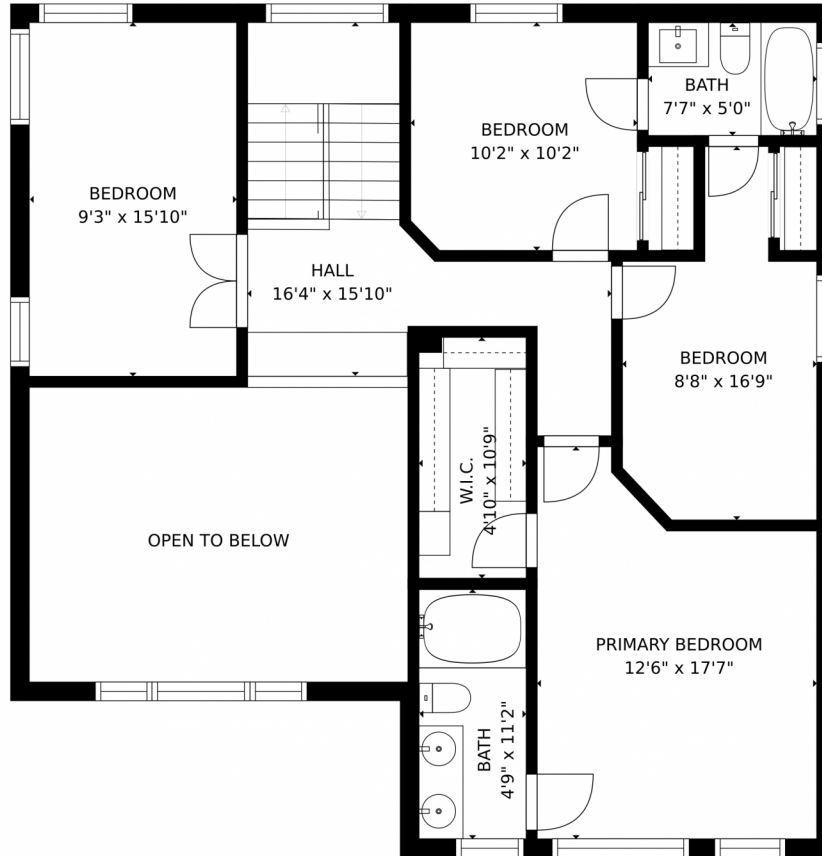

# 9602 Townsville Circle, Highlands Ranch, CO 80130 – Main Level

GROSS INTERNAL AREA  
FLOOR 1: 517 sq. ft. FLOOR 2: 822 sq. ft.  
FLOOR 3: 943 sq. ft. EXCLUDED AREAS:  
GARAGE: 342 sq. ft. PATIO: 229 sq. ft.  
PORCH: 75 sq. ft.  
TOTAL: 2282 sq. ft.  
SIZES AND DIMENSIONS ARE APPROXIMATE, ACTUAL MAY VARY.

Disclaimer: Sizes and Dimensions are Approximate, Actual May Vary.

**Jody Sheahan**  
303-229-0577  
jodysheahan@comcast.net

9602 Townsville Circle, Highlands Ranch, CO 80130 – Upper Level

GROSS INTERNAL AREA  
FLOOR 1: 517 sq. ft. FLOOR 2: 822 sq. ft.  
FLOOR 3: 943 sq. ft. EXCLUDED AREAS:  
GARAGE: 342 sq. ft. PATIO: 229 sq. ft.  
PORCH: 75 sq. ft.  
TOTAL: 2282 sq. ft.  
SIZES AND DIMENSIONS ARE APPROXIMATE, ACTUAL MAY VARY.

Disclaimer: Sizes and Dimensions are Approximate, Actual May Vary.

**Jody Sheahan**  
303-229-0577  
jodysheahan@comcast.net

9602 Townsville Circle, Highlands Ranch, CO 80130 – Lower Level

GROSS INTERNAL AREA  
FLOOR 1: 517 sq. ft. FLOOR 2: 822 sq. ft.  
FLOOR 3: 943 sq. ft. EXCLUDED AREAS:  
GARAGE: 342 sq. ft. PATIO: 229 sq. ft.  
PORCH: 75 sq. ft.  
TOTAL: 2282 sq. ft.  
SIZES AND DIMENSIONS ARE APPROXIMATE, ACTUAL MAY VARY.