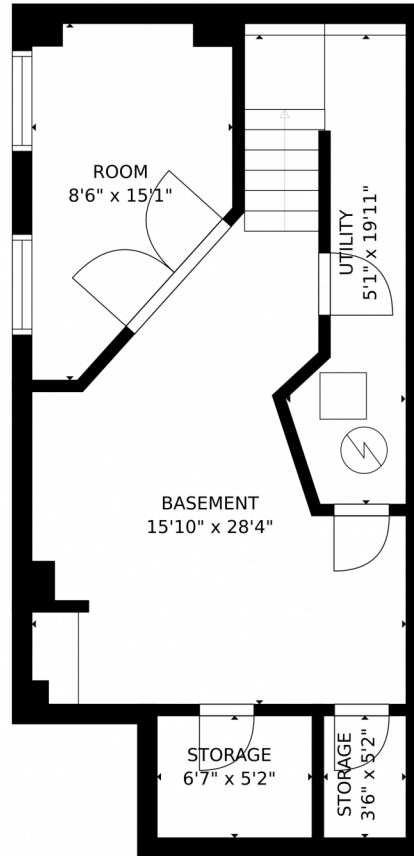

# 9602 Townsville Circle, Highlands Ranch, CO 80130 – Main Level

GROSS INTERNAL AREA  
FLOOR 1: 517 sq. ft. FLOOR 2: 822 sq. ft.  
FLOOR 3: 943 sq. ft. EXCLUDED AREAS:  
GARAGE: 342 sq. ft. PATIO: 229 sq. ft.  
PORCH: 75 sq. ft.  
TOTAL: 2282 sq. ft.  
SIZES AND DIMENSIONS ARE APPROXIMATE, ACTUAL MAY VARY.

Disclaimer: Sizes and Dimensions are Approximate, Actual May Vary.

**Jody Sheahan**  
303-229-0577  
jodysheahan@comcast.net

9602 Townsville Circle, Highlands Ranch, CO 80130 – Upper Level

GROSS INTERNAL AREA  
FLOOR 1: 517 sq. ft. FLOOR 2: 822 sq. ft.  
FLOOR 3: 943 sq. ft. EXCLUDED AREAS:  
GARAGE: 342 sq. ft. PATIO: 229 sq. ft.  
PORCH: 75 sq. ft.  
TOTAL: 2282 sq. ft.  
SIZES AND DIMENSIONS ARE APPROXIMATE, ACTUAL MAY VARY.

Disclaimer: Sizes and Dimensions are Approximate, Actual May Vary.

**Jody Sheahan**  
303-229-0577  
jodysheahan@comcast.net

9602 Townsville Circle, Highlands Ranch, CO 80130 – Lower Level

GROSS INTERNAL AREA  
FLOOR 1: 517 sq. ft. FLOOR 2: 822 sq. ft.  
FLOOR 3: 943 sq. ft. EXCLUDED AREAS:  
GARAGE: 342 sq. ft. PATIO: 229 sq. ft.  
PORCH: 75 sq. ft.  
TOTAL: 2282 sq. ft.  
SIZES AND DIMENSIONS ARE APPROXIMATE, ACTUAL MAY VARY.

# 9602 Townsville Circle, Highlands Ranch, CO 80130 – All Levels

GROSS INTERNAL AREA  
 FLOOR 1: 517 sq. ft. FLOOR 2: 822 sq. ft.  
 FLOOR 3: 943 sq. ft. EXCLUDED AREAS:  
 GARAGE: 342 sq. ft. PATIO: 229 sq. ft.  
 PORCH: 75 sq. ft.  
 TOTAL: 2282 sq. ft.  
 SIZES AND DIMENSIONS ARE APPROXIMATE, ACTUAL MAY VARY.