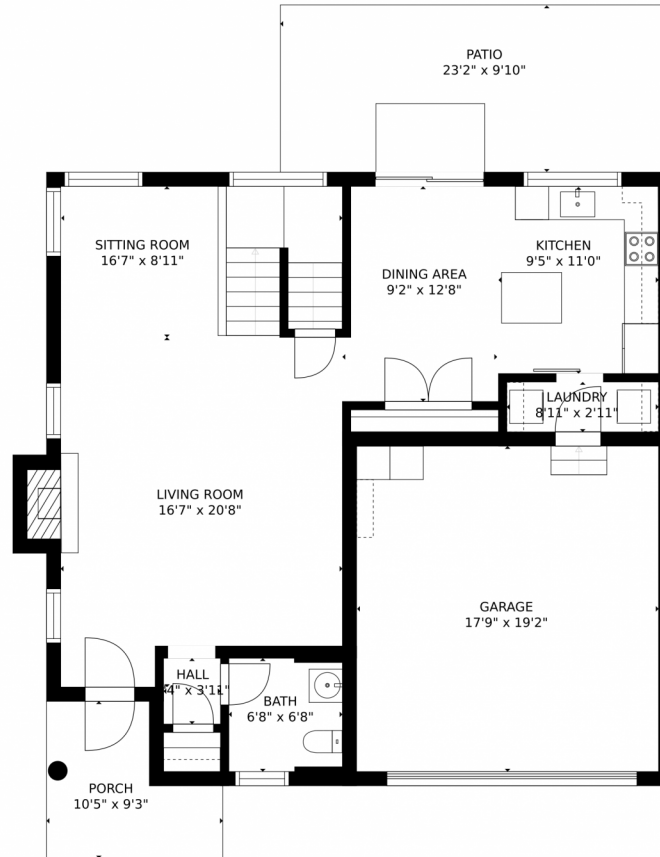

9602 Townsville Circle  
Highlands Ranch, CO 80130

Single Family

2545 SQFT

3 Beds

2/1 Baths

2 Car

0.11 Acre

**Jody Sheahan**  
303-229-0577  
jodysheahan@comcast.net

# 9602 Townsville Circle, Highlands Ranch, CO 80130 – Main Level

GROSS INTERNAL AREA  
FLOOR 1: 517 sq. ft. FLOOR 2: 822 sq. ft.  
FLOOR 3: 943 sq. ft. EXCLUDED AREAS:  
GARAGE: 342 sq. ft. PATIO: 229 sq. ft.  
PORCH: 75 sq. ft.  
TOTAL: 2282 sq. ft.  
SIZES AND DIMENSIONS ARE APPROXIMATE, ACTUAL MAY VARY.

Disclaimer: Sizes and Dimensions are Approximate, Actual May Vary.

**Jody Sheahan**  
303-229-0577  
jodysheahan@comcast.net

9602 Townsville Circle, Highlands Ranch, CO 80130 – Upper Level

GROSS INTERNAL AREA  
FLOOR 1: 517 sq. ft. FLOOR 2: 822 sq. ft.  
FLOOR 3: 943 sq. ft. EXCLUDED AREAS:  
GARAGE: 342 sq. ft. PATIO: 229 sq. ft.  
PORCH: 75 sq. ft.  
TOTAL: 2282 sq. ft.  
SIZES AND DIMENSIONS ARE APPROXIMATE, ACTUAL MAY VARY.

Disclaimer: Sizes and Dimensions are Approximate, Actual May Vary.

**Jody Sheahan**  
303-229-0577  
jodysheahan@comcast.net

9602 Townsville Circle, Highlands Ranch, CO 80130 – Lower Level

GROSS INTERNAL AREA  
FLOOR 1: 517 sq. ft. FLOOR 2: 822 sq. ft.  
FLOOR 3: 943 sq. ft. EXCLUDED AREAS:  
GARAGE: 342 sq. ft. PATIO: 229 sq. ft.  
PORCH: 75 sq. ft.  
TOTAL: 2282 sq. ft.  
SIZES AND DIMENSIONS ARE APPROXIMATE, ACTUAL MAY VARY.