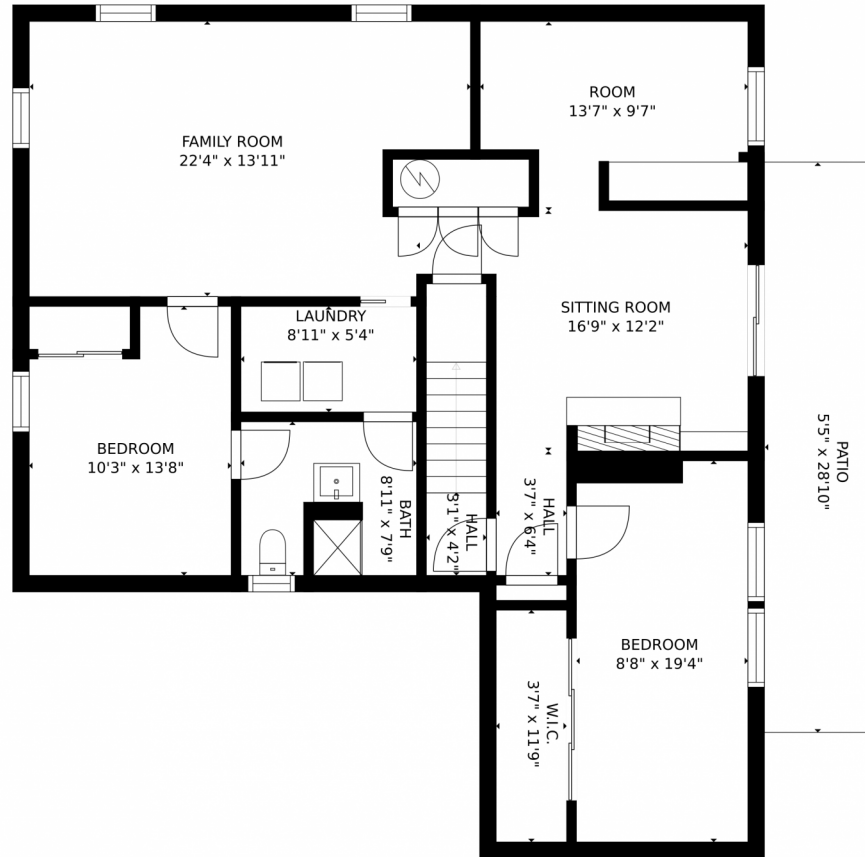

**Julie Leins**  
 720-474-0928  
 julieleins@kw.com  
<https://coloradohomesdreamteam.com>

Scan code  
 for more  
 property  
 details

GROSS INTERNAL AREA  
FLOOR 1: 1194 sq. ft. FLOOR 2: 1231 sq. ft.  
EXCLUDED AREAS: , PATIO: 710 sq. ft.  
GARAGE: 455 sq. ft., DECK: 280 sq. ft.  
PORCH: 268 sq. ft.  
TOTAL: 2425 sq. ft.  
SIZES AND DIMENSIONS ARE APPROXIMATE, ACTUAL MAY VARY.

Disclaimer: Sizes and Dimensions are Approximate, Actual May Vary.

**Julie Leins**

720-474-0928

julieleins@kw.com

<https://coloradohomesdreamteam.com>

Scan code  
for more  
property  
details

# 922 S Beech Street, Lakewood, CO 80228 – Lower Level

GROSS INTERNAL AREA  
FLOOR 1: 1194 sq. ft. FLOOR 2: 1231 sq. ft.  
EXCLUDED AREAS: , PATIO: 710 sq. ft.  
GARAGE: 455 sq. ft., DECK: 280 sq. ft.  
PORCH: 268 sq. ft.  
TOTAL: 2425 sq. ft.  
SIZES AND DIMENSIONS ARE APPROXIMATE, ACTUAL MAY VARY.

# 922 S Beech Street, Lakewood, CO 80228 – All Levels

GROSS INTERNAL AREA  
FLOOR 1: 1194 sq. ft. FLOOR 2: 1231 sq. ft.  
EXCLUDED AREAS: , PATIO: 710 sq. ft.  
GARAGE: 455 sq. ft., DECK: 280 sq. ft.  
PORCH: 268 sq. ft.  
TOTAL: 2425 sq. ft.  
SIZES AND DIMENSIONS ARE APPROXIMATE, ACTUAL MAY VARY.