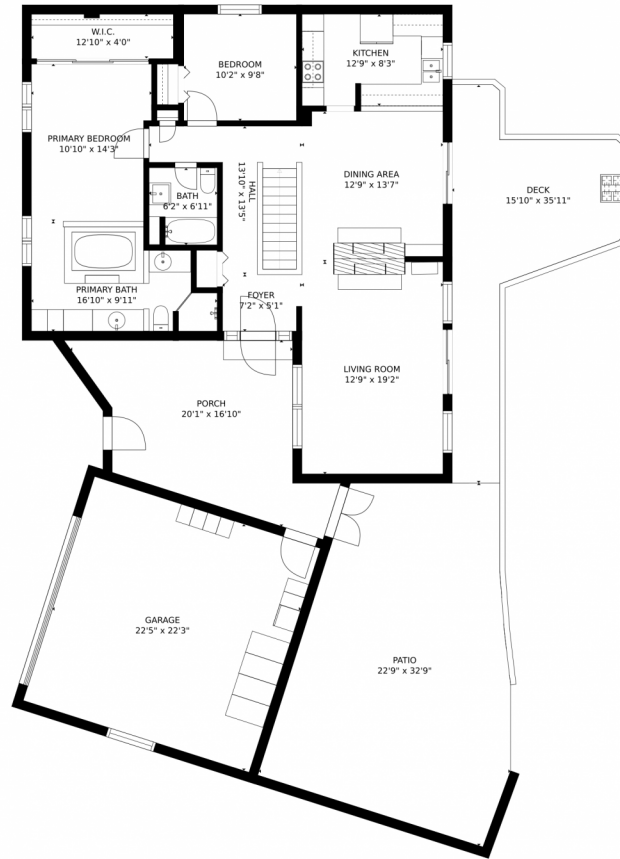

## PROPERTY DETAILS

Location Location Location! Move in Ready Home! Finished Walkout Basement, Brazilian Hardwood Deck, Great Views, New Amazing Back Yard, Dog Run, Garden Areas, Bright Open Floor Plan ready for your updates.

**Julie Leins**  
 720-474-0928  
 julieleins@kw.com  
<https://coloradohomesdreamteam.com>

Scan code  
 for more  
 property  
 details

GROSS INTERNAL AREA  
FLOOR 1: 1194 sq. ft. FLOOR 2: 1231 sq. ft.  
EXCLUDED AREAS: , PATIO: 710 sq. ft.  
GARAGE: 455 sq. ft., DECK: 280 sq. ft.  
PORCH: 268 sq. ft.  
TOTAL: 2425 sq. ft.  
SIZES AND DIMENSIONS ARE APPROXIMATE, ACTUAL MAY VARY.

# 922 S Beech Street, Lakewood, CO 80228 – Lower Level

GROSS INTERNAL AREA  
FLOOR 1: 1194 sq. ft. FLOOR 2: 1231 sq. ft.  
EXCLUDED AREAS: , PATIO: 710 sq. ft.  
GARAGE: 455 sq. ft., DECK: 280 sq. ft.  
PORCH: 268 sq. ft.  
TOTAL: 2425 sq. ft.  
SIZES AND DIMENSIONS ARE APPROXIMATE, ACTUAL MAY VARY.

# 922 S Beech Street, Lakewood, CO 80228 – All Levels

GROSS INTERNAL AREA  
FLOOR 1: 1194 sq. ft. FLOOR 2: 1231 sq. ft.  
EXCLUDED AREAS: , PATIO: 710 sq. ft.  
GARAGE: 455 sq. ft., DECK: 280 sq. ft.  
PORCH: 268 sq. ft.  
TOTAL: 2425 sq. ft.  
SIZES AND DIMENSIONS ARE APPROXIMATE, ACTUAL MAY VARY.