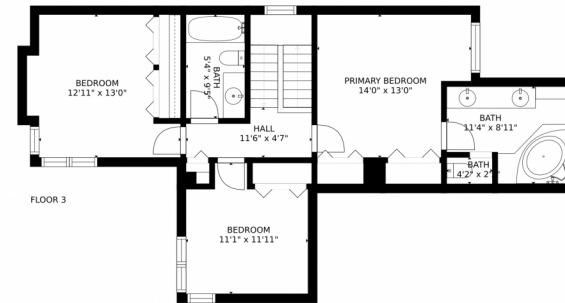

 Single Family

 2552 SQFT

 3 Beds

 3 Baths

Taylor Haas
303-665-7368
taylorh@coloradorpm.com
<https://www.coloradorpm.com/available-rental-properties-denver>

1022 E. 130th Pl, Thornton, CO 80241 – All Levels

GROSS INTERNAL AREA
FLOOR 1: 773 sq. ft, FLOOR 2: 870 sq. ft
FLOOR 3: 774 sq. ft, EXCLUDED AREAS:
GARAGE: 290 sq. ft, DECK: 368 sq. ft
PORCH: 90 sq. ft
TOTAL: 2417 sq. ft
SIZES AND DIMENSIONS ARE APPROXIMATE, ACTUAL MAY VARY.

GROSS INTERNAL AREA
FLOOR 1: 773 sq. ft., FLOOR 2: 870 sq. ft.
FLOOR 3: 774 sq. ft., EXCLUDED AREAS:
GARAGE: 290 sq. ft., DECK: 368 sq. ft.
PORCH: 90 sq. ft.
TOTAL: 2417 sq. ft.
SIZES AND DIMENSIONS ARE APPROXIMATE, ACTUAL MAY VARY.