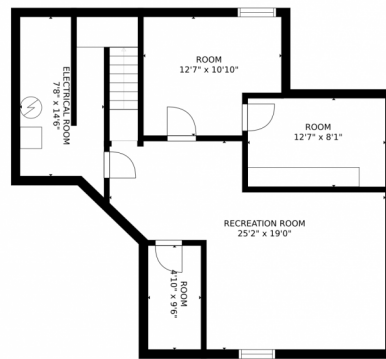

GROSS INTERNAL AREA
FLOOR 1: 773 sq. ft, FLOOR 2: 870 sq. ft
FLOOR 3: 774 sq. ft, EXCLUDED AREAS:
GARAGE: 290 sq. ft, DECK: 368 sq. ft
PORCH: 90 sq. ft
TOTAL: 2417 sq. ft
SIZES AND DIMENSIONS ARE APPROXIMATE, ACTUAL MAY VARY.

GROSS INTERNAL AREA
FLOOR 1: 773 sq. ft., FLOOR 2: 870 sq. ft.
FLOOR 3: 774 sq. ft., EXCLUDED AREAS:
GARAGE: 290 sq. ft., DECK: 368 sq. ft.
PORCH: 90 sq. ft.
TOTAL: 2417 sq. ft.
SIZES AND DIMENSIONS ARE APPROXIMATE, ACTUAL MAY VARY.