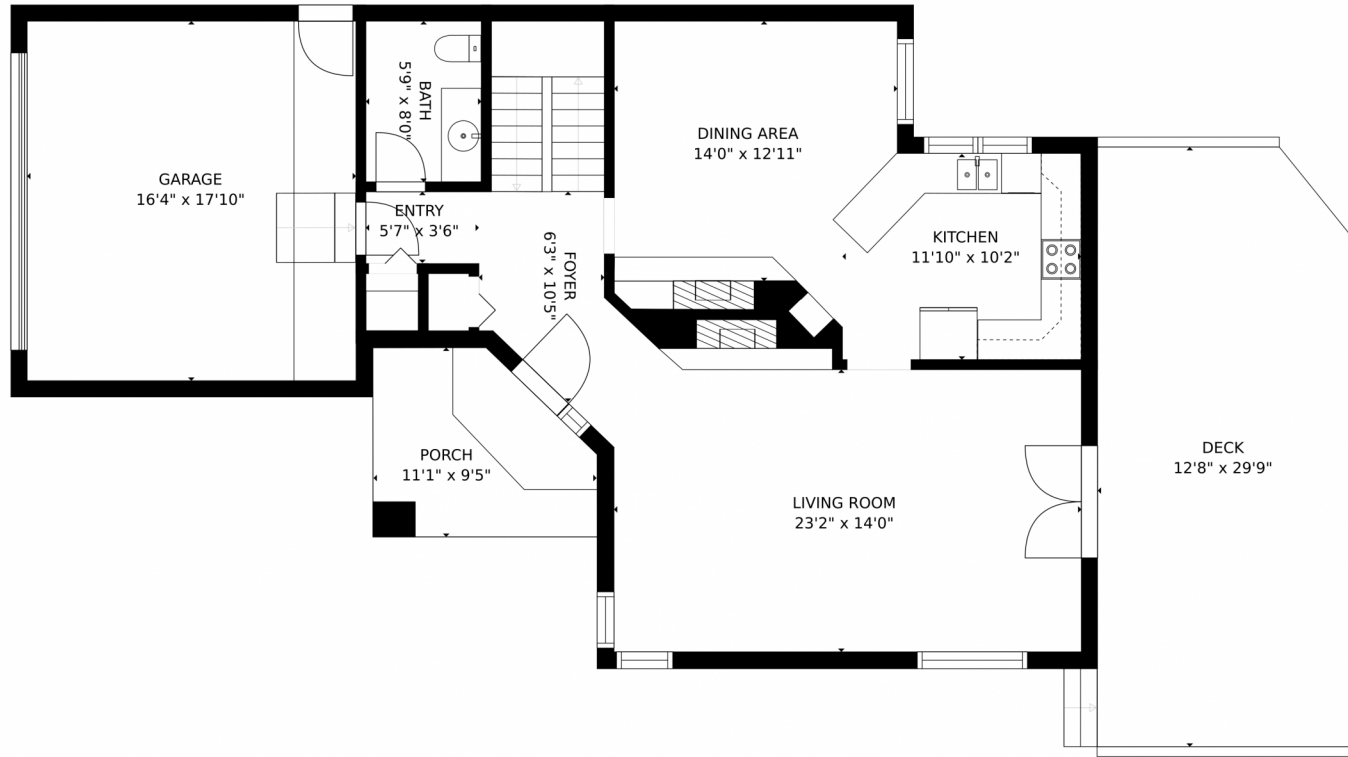

GROSS INTERNAL AREA
FLOOR 1: 773 sq. ft, FLOOR 2: 870 sq. ft
FLOOR 3: 774 sq. ft, EXCLUDED AREAS:
GARAGE: 290 sq. ft, DECK: 368 sq. ft
PORCH: 90 sq. ft
TOTAL: 2417 sq. ft
SIZES AND DIMENSIONS ARE APPROXIMATE, ACTUAL MAY VARY.

GROSS INTERNAL AREA
FLOOR 1: 773 sq. ft., FLOOR 2: 870 sq. ft.
FLOOR 3: 774 sq. ft., EXCLUDED AREAS:
GARAGE: 290 sq. ft., DECK: 368 sq. ft.
PORCH: 90 sq. ft.
TOTAL: 2417 sq. ft.
SIZES AND DIMENSIONS ARE APPROXIMATE, ACTUAL MAY VARY.