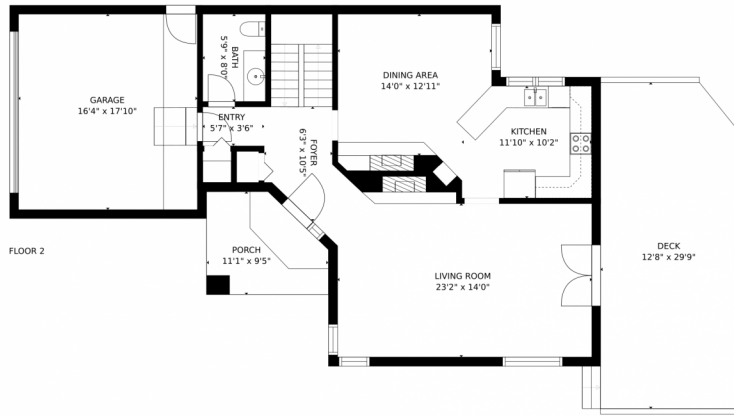

 Single Family

 2552 SQFT

 3 Beds

 3 Baths

Taylor Haas
303-665-7368
taylorh@coloradorpm.com
<https://www.coloradorpm.com/available-rental-properties-denver>

1022 E. 130th Pl, Thornton, CO 80241 – All Levels

GROSS INTERNAL AREA
FLOOR 1: 773 sq. ft, FLOOR 2: 870 sq. ft
FLOOR 3: 774 sq. ft, EXCLUDED AREAS:
GARAGE: 290 sq. ft, DECK: 368 sq. ft
PORCH: 90 sq. ft
TOTAL: 2417 sq. ft
SIZES AND DIMENSIONS ARE APPROXIMATE, ACTUAL MAY VARY.

GROSS INTERNAL AREA
FLOOR 1: 773 sq. ft., FLOOR 2: 870 sq. ft.
FLOOR 3: 774 sq. ft., EXCLUDED AREAS:
GARAGE: 290 sq. ft., DECK: 368 sq. ft.
PORCH: 90 sq. ft.
TOTAL: 2417 sq. ft.
SIZES AND DIMENSIONS ARE APPROXIMATE, ACTUAL MAY VARY.