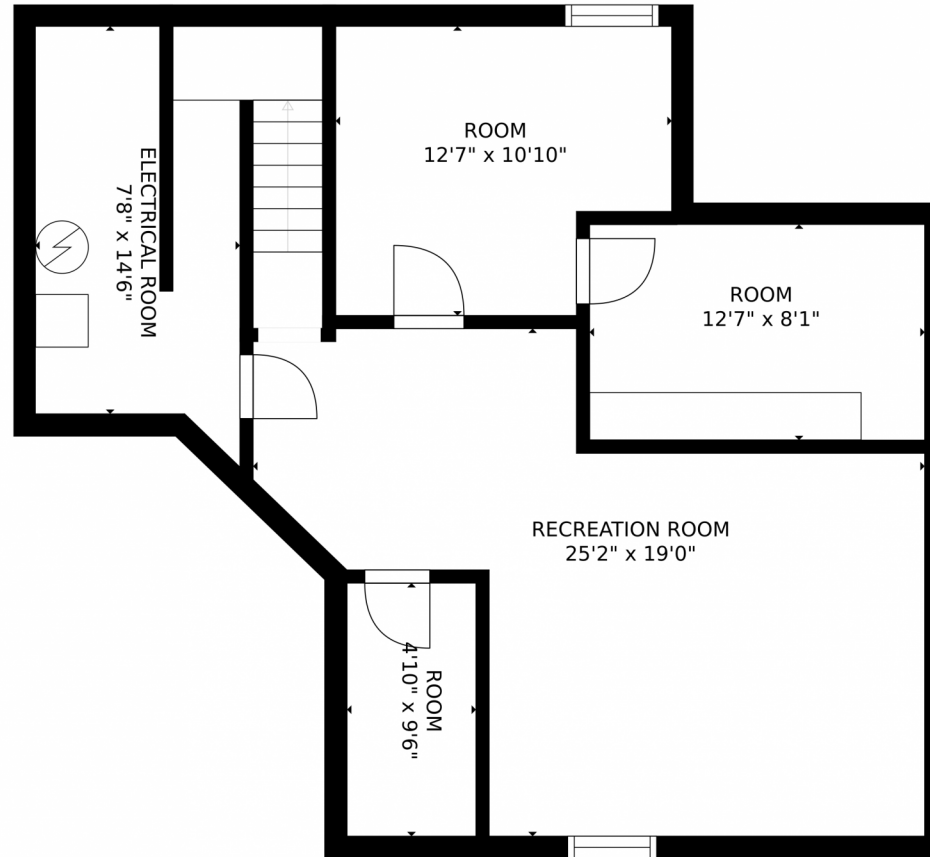

GROSS INTERNAL AREA
FLOOR 1: 773 sq. ft, FLOOR 2: 870 sq. ft
FLOOR 3: 774 sq. ft, EXCLUDED AREAS:
GARAGE: 290 sq. ft, DECK: 368 sq. ft
PORCH: 90 sq. ft
TOTAL: 2417 sq. ft
SIZES AND DIMENSIONS ARE APPROXIMATE, ACTUAL MAY VARY.

GROSS INTERNAL AREA
FLOOR 1: 773 sq. ft., FLOOR 2: 870 sq. ft.
FLOOR 3: 774 sq. ft., EXCLUDED AREAS:
GARAGE: 290 sq. ft., DECK: 368 sq. ft.
PORCH: 90 sq. ft.
TOTAL: 2417 sq. ft.
SIZES AND DIMENSIONS ARE APPROXIMATE, ACTUAL MAY VARY.