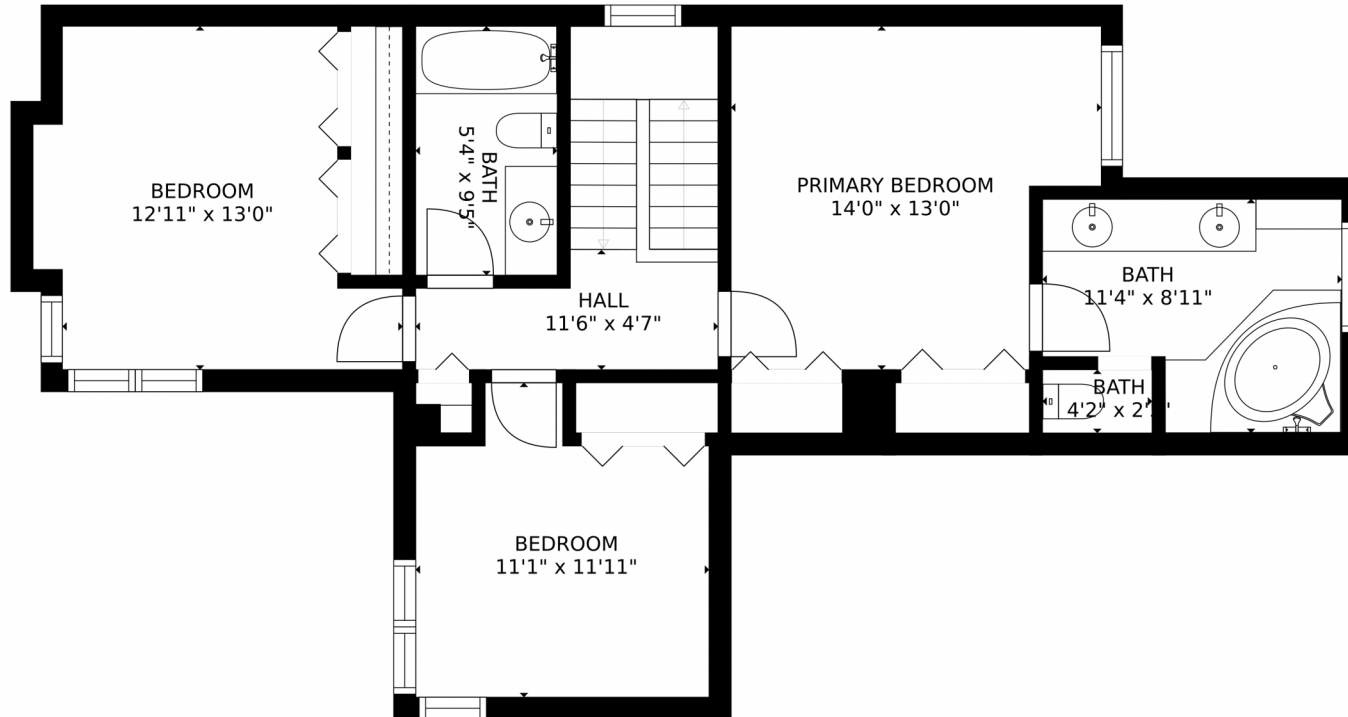

GROSS INTERNAL AREA
FLOOR 1: 773 sq. ft., FLOOR 2: 870 sq. ft.
FLOOR 3: 774 sq. ft., EXCLUDED AREAS:
GARAGE: 290 sq. ft., DECK: 368 sq. ft.
PORCH: 90 sq. ft.
TOTAL: 2417 sq. ft.
SIZES AND DIMENSIONS ARE APPROXIMATE, ACTUAL MAY VARY.

GROSS INTERNAL AREA
FLOOR 1: 773 sq. ft, FLOOR 2: 870 sq. ft
FLOOR 3: 774 sq. ft, EXCLUDED AREAS:
GARAGE: 290 sq. ft, DECK: 368 sq. ft
PORCH: 90 sq. ft
TOTAL: 2417 sq. ft
SIZES AND DIMENSIONS ARE APPROXIMATE, ACTUAL MAY VARY.